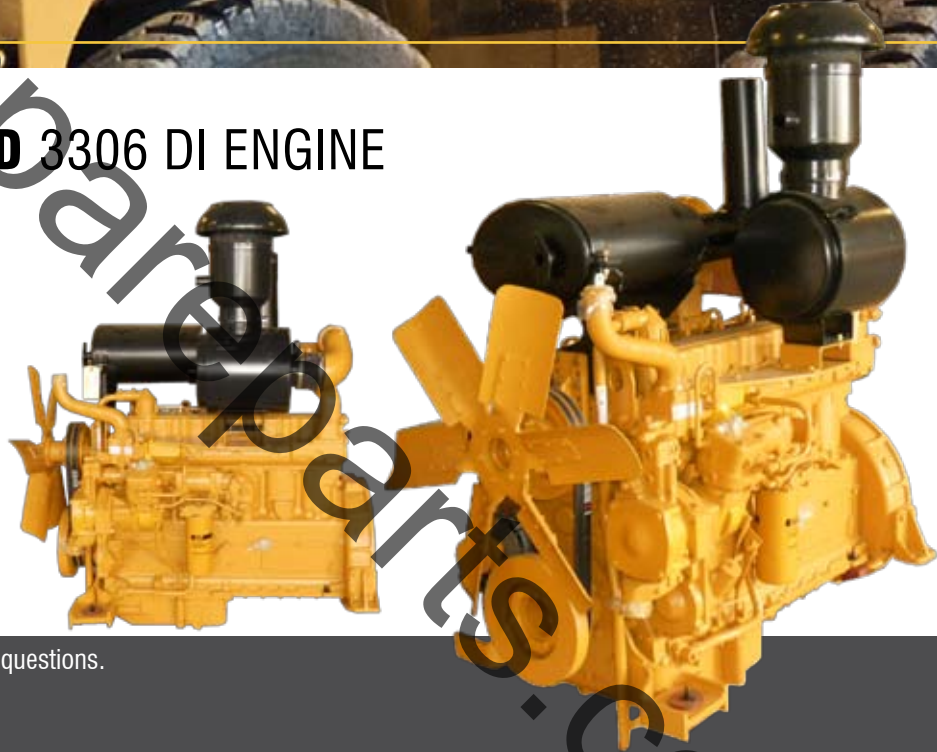

3306 DI ENGINE

COMPLETELY ASSEMBLED 3306 DI ENGINE

Available for immediate delivery!

Engine Model	3306 DI
Arrangement	9Y1719
Specifications	162 KW
	220 HP
	2,200 RPM

Please contact your sales representative if you have any questions.
Part Numbers are used for reference purposes only.