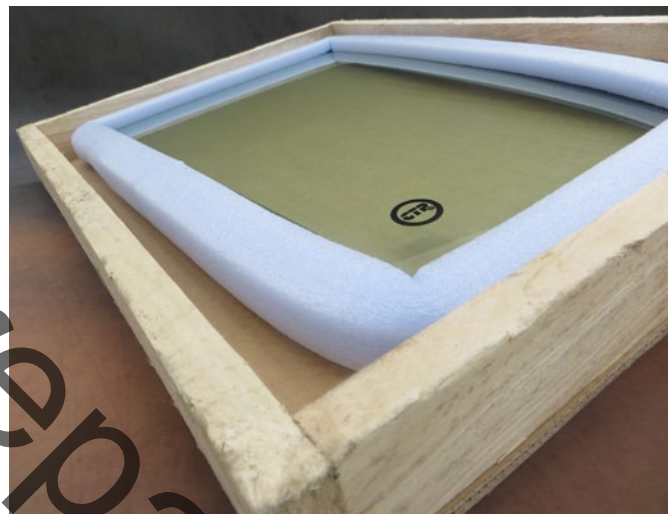

# CTP Cabin Glass

## CTP Cabin Glass -

Part No	Application	Type
1074603	980G, 824G, 825G, 826G, 950G, 962G, IT62G, 966G, 972G	GLASS FRONT
1074604	972G, 950G, 962G, 966G, 980G	RIGHT FRONT CORNER
1076144	928G, 924G, 938G, IT38G, 930, IT28G, IT14G, 914G	FRONT (LH)
1076145	928G, 924G, IT28G, CS573D/E, CS583D/E, 938G, CS563W, CP563D, CS433E, CP433E, IT38G II	FRONT (CENTER)
1076147	928G, IT28G, CS573D/E, CS583D/E, 938G, CS563W, CP563D, CS433E, CP433E, IT38G	REAR
1110177	924G, IT38G, 928G, 938G, 930G, 924G, 930H	FRONT (RH)
1325097	325B, 365B, 322B L/LN, 320B, 320B L/N/S/LN, 345B, 330B	N/A
1325098	325B, 365B, 322B L/LN, 320B, 320B L/N/S/LN, 345B, 330B	N/A
1493409	160H, 14H, 12H, 140H, 135H, 120H	PANEL GP GAP (LP)
1516789	318C, 315C, 320C, 325C, 330C	GLASS (RH)
1566472	311D, 323D, 330D, 345D, 320C	GLASS
1674065	M315C, 324D, 345C, 365C, 323D, 319C, M322C	GLASS (UPPER FRONT)
1732142	980G, 966G, 972G, 950H, 962G, 972H, 966H, 980H	GLASS FRONT
1732143	980G, 966G, 972G, 950H, 962G, 972H, 966H, 980H	RIGHT FRONT CORNER
1732144	980G, 966G, 972G, 950H, 962G, 972H, 966H, 980H	LEFT FRONT CORNER
2059598	434E, 416E, 422E, 428E, 432E, 430E, 432F	GLASS (RH)
2059605	434E, 416E, 422E, 428E, 432E, 430E, 432F	GLASS (FRONT,LH)
2059606	434E, 416E, 422E, 428E, 432E, 430E	GLASS (FRONT,RH)
2059607	430E, 420E, 416E, 432E, 434E, 442E, 444E, 422E, 428E	GLASS FRONT
2059608	416E, 422E, 428F, 428E, 434E, 432F	GLASS (REAR, RH)
2059609	416E, 422E, 428F, 428E, 434E, 432F	GLASS (REAR, LH)
2346489	319D, 315D, 312D, 320D, 324D, 336D	GLASS (RH)
3346483	336E, 319D, 336D, 329D, 374F, 329E	GLASS
7G2454	D7R, D6R, D11R, D6T, D10N	GLASS (TINTED)

### CTP Cabin Glass - Packaging

The new CTP Cabin Glasses come individually packed in wooden frames, fastened with carton on the sides and added foam for extra protection to ensure they do not suffer any damage during delivery.