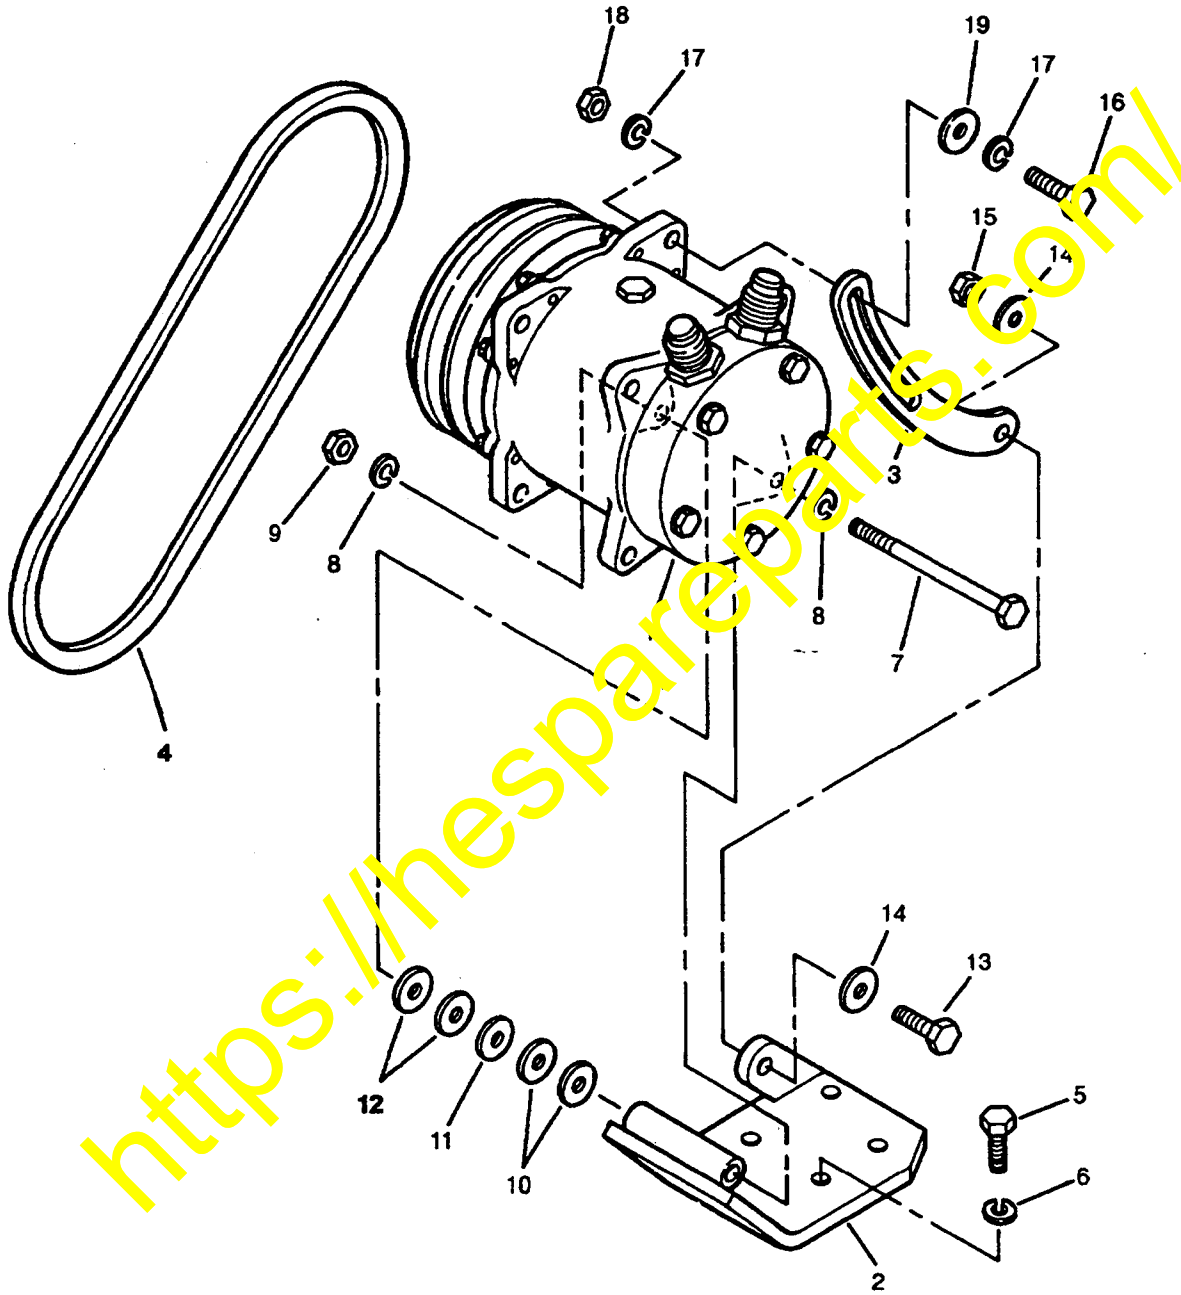

PARTS & SERVICE NEWS

REF NO.	A955027
DATE	July 28, 1995

Page 1 of 28

SUBJECT: RELEASE A/C PIPING AND RELATED SERVICE PARTS FOR EAGLE HEATER A/C UNITS

PURPOSE: To provide a service parts list for the A/C hoses and related parts of the Eagle heater A/C units on the below listed Wheel Loaders.

DESCRIPTION: The component service parts for the A/C hose group, the compressor mounting group and the condenser mounting group are released for service.

For individual service part numbers of the related parts, refer to the subsequent pages of the PARTS AND SERVICE NEWS.

L13EH017

**AIR CONDITIONER COMPRESSOR MOUNTING
FOR WA380 AND WA420**

Item	Part Number	Description	Qty.	Ref.
1	425-963-A230	COMPRESSOR ASSEMBLY	1	
2	423-963-A270	BRACKET, MOUNTING	1	
3	423-963-A280	ARM, TENSIONER	1	
4	423-963-A110	V-BELT, 47 1/2 IN.	1	
5	01010-51035	BOLT	4	
6	01643-31032	WASHER	4	
7	01011-51030	BOLT	1	
8	01643-31032	WASHER	2	
9	01598-11011	NUT, NYLON LOCK	1	
10	425-963-A410	SHIM, .015 IN	2	
11	425-963-A420	SHIM, .010 IN	1	
12	425-963-A430	SHIM, .005 IN	2	
13	01010-51030	BOLT	1	
14	01643-31032	WASHER	2	
15	01580-11008	NUT	1	
16	01010-50835	BOLT	1	
17	01643-30823	WASHER	2	
18	01580-10806	NUT	1	
19	425-963-A250	BUSHING	1	
N/I	425-963-A260	DECAL, WARNING	1	
N/I	425-963-A460	WIRE, ADAPTER	1	