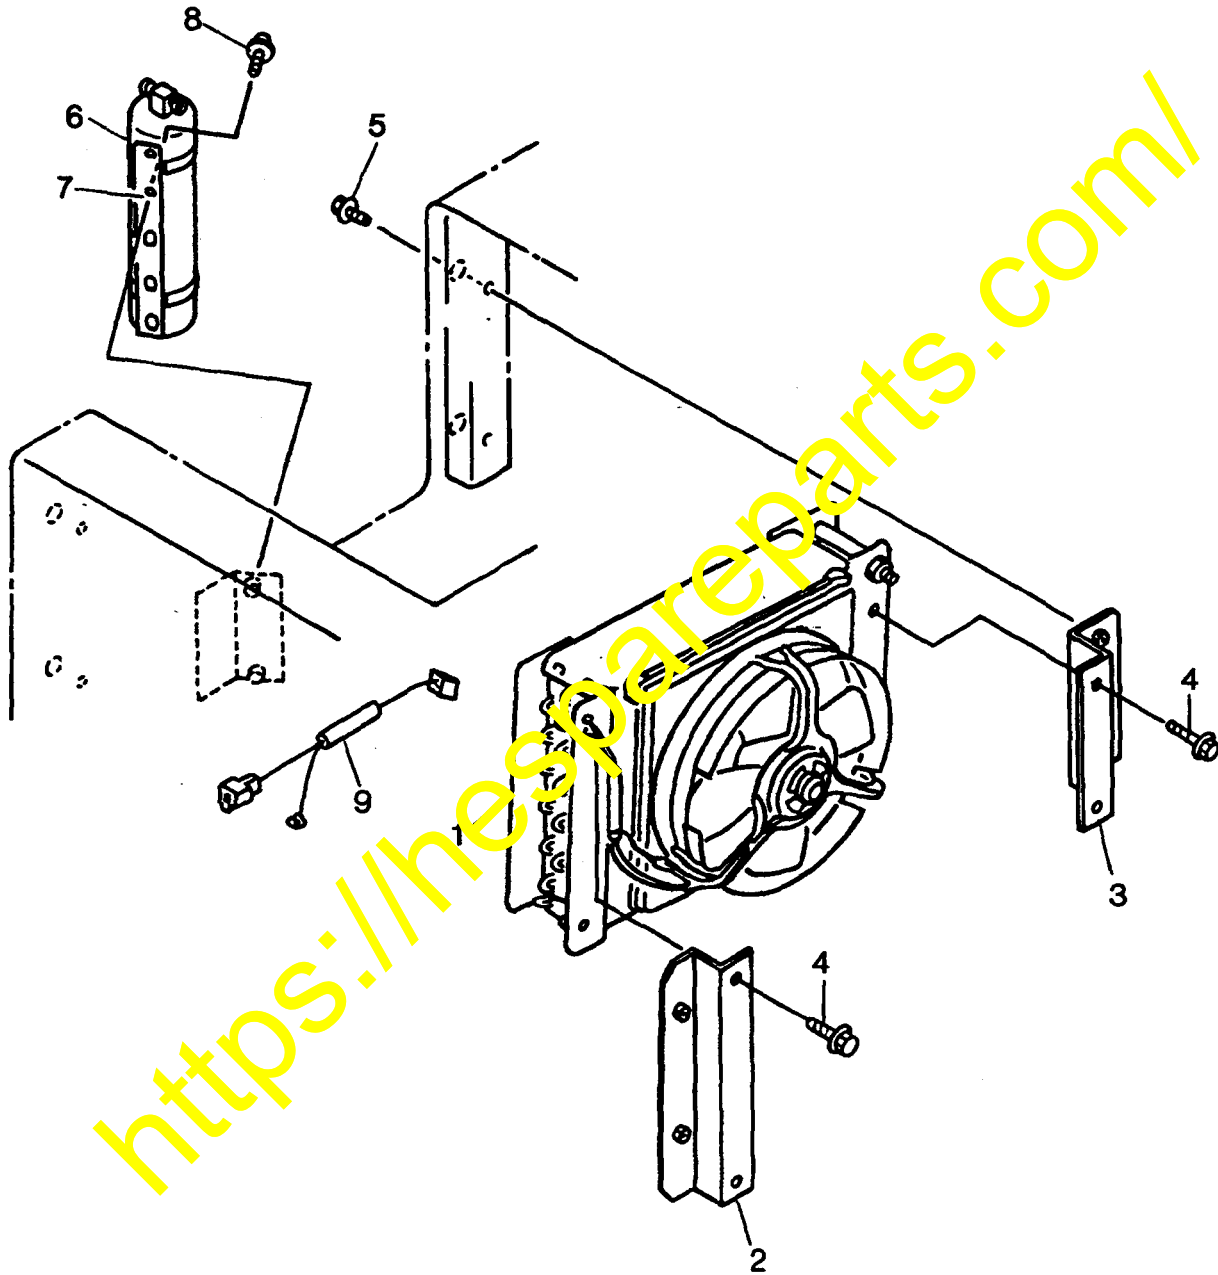

AIR CONDITIONER CONDENSER MOUNTING
FOR WA450

L13FD008

**AIR CONDITIONER CONDENSER MOUNTING
FOR WA450**

Item	Part Number	Description	Qty.	Ref.
1		CONDENSER ASSEMBLY	1	F1
2	421-963-1340	BRACKET, LH	1	
3	421-963-1330	BRACKET, RH	1	
4	01435-01225	BOLT	4	
5	01435-01220	BOLT	4	
6	425-963-A220	RECEIVER DRIER	1	
7	425-963-A210	BRACKET, RECEIVER	1	
	425-963-A720	.BOLT, M5 X .8 X 20 HEX	4	
8	01435-00820	BOLT	2	
9	421-963-1350	HARNESS, WIRING	1	
	08031-10106	.TERMINAL, HARNESS	1	
N/I	421-963-1320	COVER	1	F2
N/I	01435-01020	BOLT	4	F2

F1 - FOR SERVICE PARTS, REFER TO PARTS AND SERVICE NEWS,
A955019

F2 - USED ON S/N 125314 AND UP