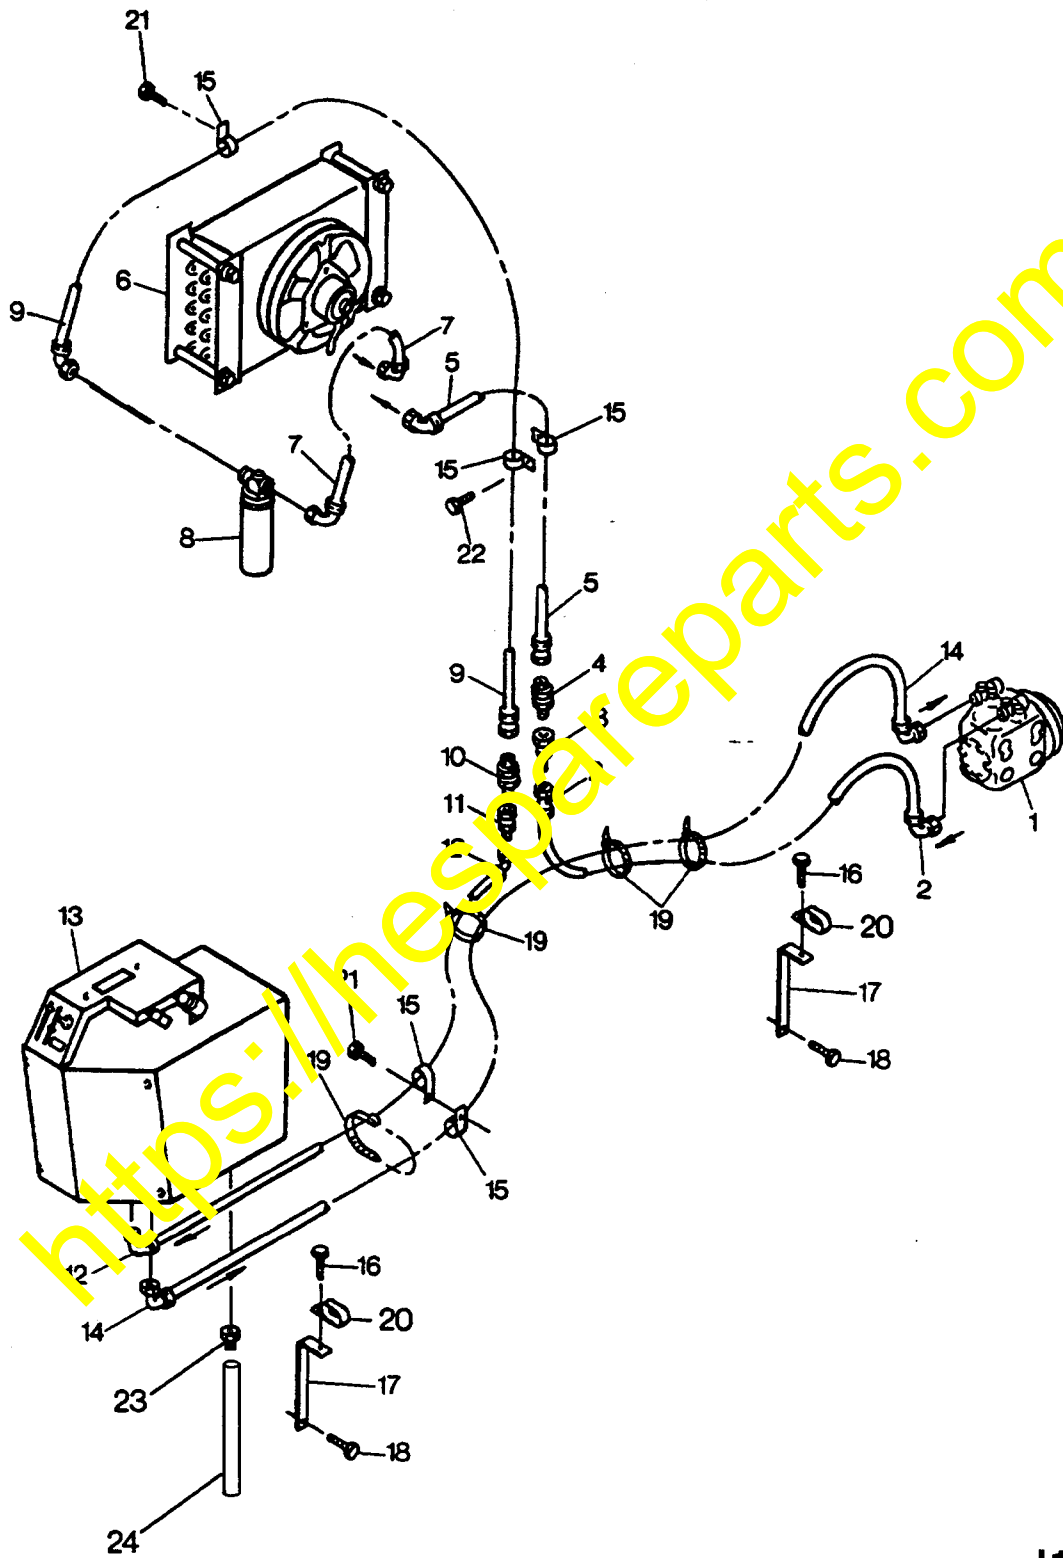

CAB AIR CONDITIONER PIPING
FOR WA380 AND WA420

L13ED026

**CAB AIR CONDITIONER PIPING
FOR WA380 AND WA420**

Item	Part Number	Description	Qty.	Ref.
1		COMPRESSOR ASSEMBLY (SEE PG 3 OF 28)	1	
2	423-963-A210	HOSE, COMPRESSOR TO CONNECTOR	1	
3	423-963-A140	CONNECTOR, 3/4 FEMALE	1	
4	423-963-A150	CONNECTOR, 3/4 MALE	1	
5	423-963-A220	HOSE, CONNECTOR TO CONDENSER	1	
6		CONDENSER ASSEMBLY	1	F1
7	423-963-A230	HOSE, CONDENSER TO RECEIVER TANK	1	
8		RECEIVER DRIER (SEE PG 7 OF 28)	1	
9	423-963-A240	HOSE, RECEIVER TANK TO CONNECTOR	1	
10	423-963-A130	CONNECTOR, 5/8 MALE	1	
11	423-963-A120	CONNECTOR, 5/8 FEMALE	1	
12	423-963-A250	HOSE, CONNECTOR TO EVAPORATOR	1	
13		UNIT, AIR CONDITIONER	1	F1
14	423-963-A260	HOSE, EVAPORATOR TO COMPRESSOR	1	
15	175-804-3230	CLAMP, HOSE	5	
16	01435-01020	BOLT	2	
17	423-963-1510	PLATE	2	
18	01435-01020	BOLT	2	
19	08034-20536	STRAP, TIE	4	
20	421-09-12170	CLAMP, HOSE	1	
21	01435-01220	BOLT	3	
22	01435-01016	BOLT	1	
23	425-963-A360	FITTING, DRAIN HOSE	1	
24	425-963-A350	HOSE ASSEMBLY, DRAIN	1	
	425-963-AF10	HOSE, DRAIN	1	
	425-963-AA10	VALVE, DRAIN CHECK	1	
	425-963-AF70	UNION, HOSE BARB	1	
N/I	04434-51012	CLIP	1	
N/I	04434-51010	CLIP	1	
N/I	21T-68-11320	CLIP	1	
N/I	08019-01014	CLAMP, HOSE	1	

F1 - FOR SERVICE PARTS, REFER TO PARTS AND SERVICE NEWS,
A955019