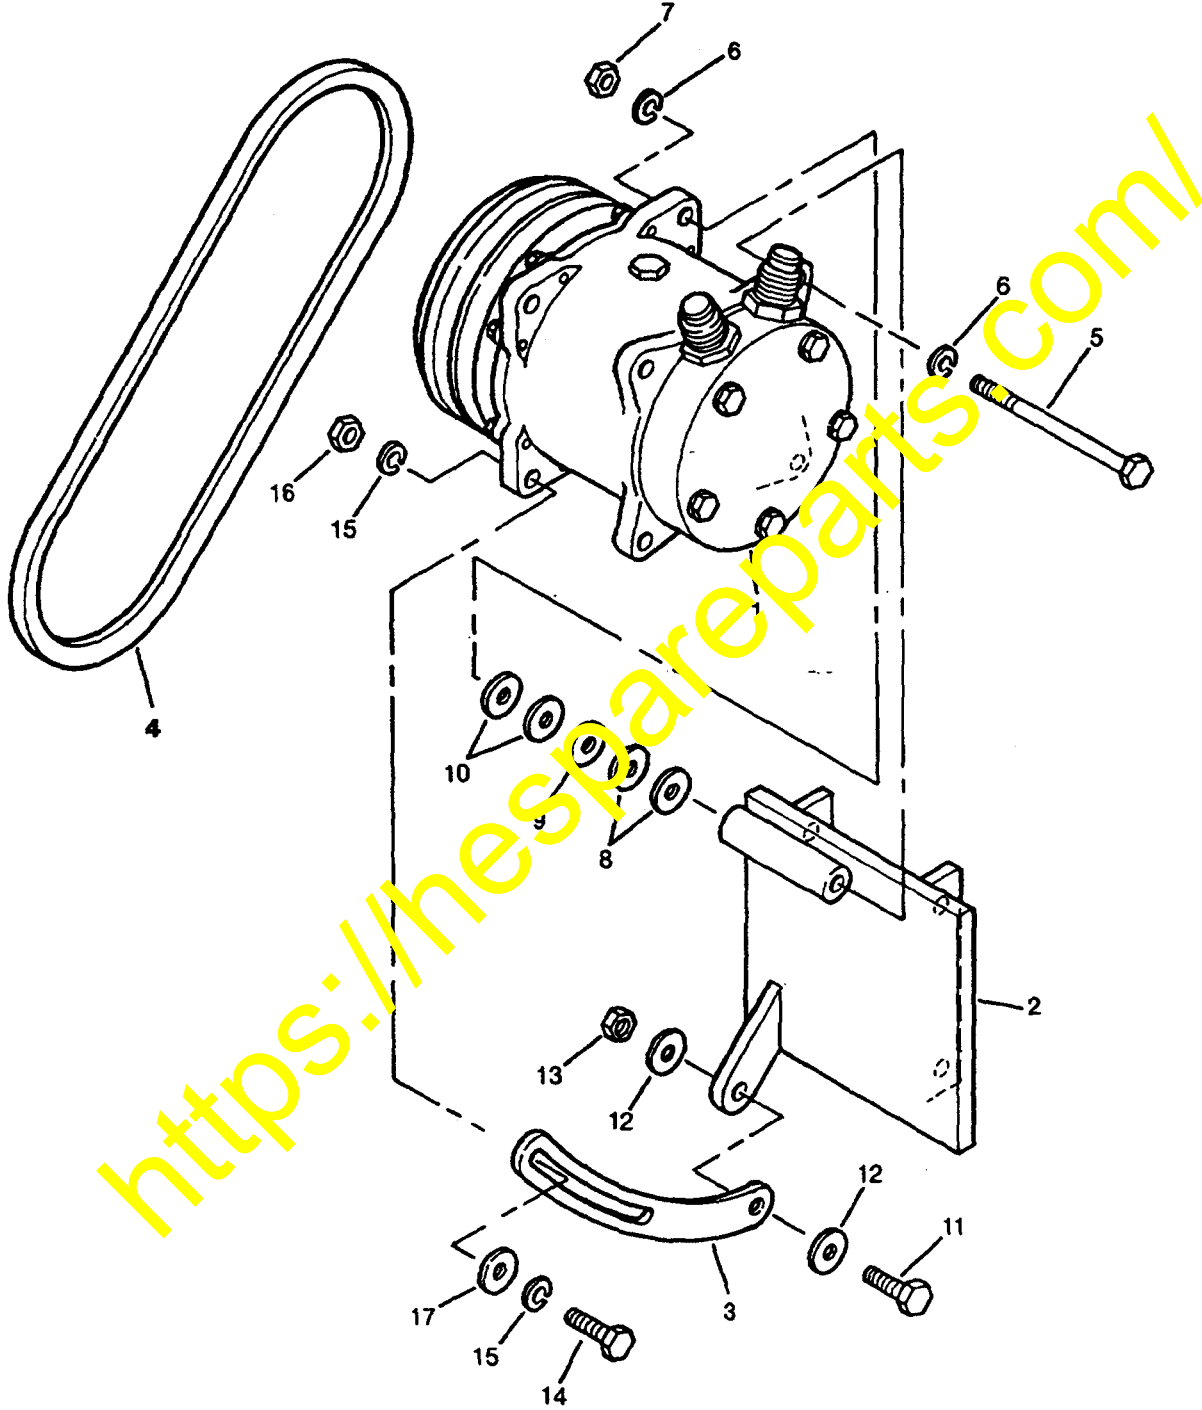

AIR CONDITIONER COMPRESSOR MOUNTING
FOR WA600

L13EH020

**AIR CONDITIONER COMPRESSOR MOUNTING
FOR WA600**

Item	Part Number	Description	Qty. Ref.
1	425-963-A230	COMPRESSOR ASSEMBLY	1
2	426-963-A250	BRACKET, COMPRESSOR	1
	01011-51010	.BOLT	2
	01643-31032	.WASHER	4
	01580-11008	.NUT	2
3	426-963-A260	ARM, TENSIONER	1
4	425-963-A240	V-BELT, 43 1/2 IN	1
5	01011-51030	BOLT	1
6	01643-31032	WASHER	2
7	01598-11011	NUT, NYLON LOCK	1
8	425-963-A410	SHIM, .015 IN	2
9	425-963-A420	SHIM, .010 IN	1
10	425-963-A430	SHIM, .005 IN	2
11	01010-51030	BOLT	1
12	01643-31032	WASHER	2
13	01580-11008	NUT	1
14	01010-50835	BOLT	1
15	01643-30823	WASHER	2
16	01580-10806	NUT	1
17	425-963-A250	BUSHING	1
N/I	425-963-A260	DECAL, WARNING	1
N/I	425-963-A460	WIRE, ADAPTER	1