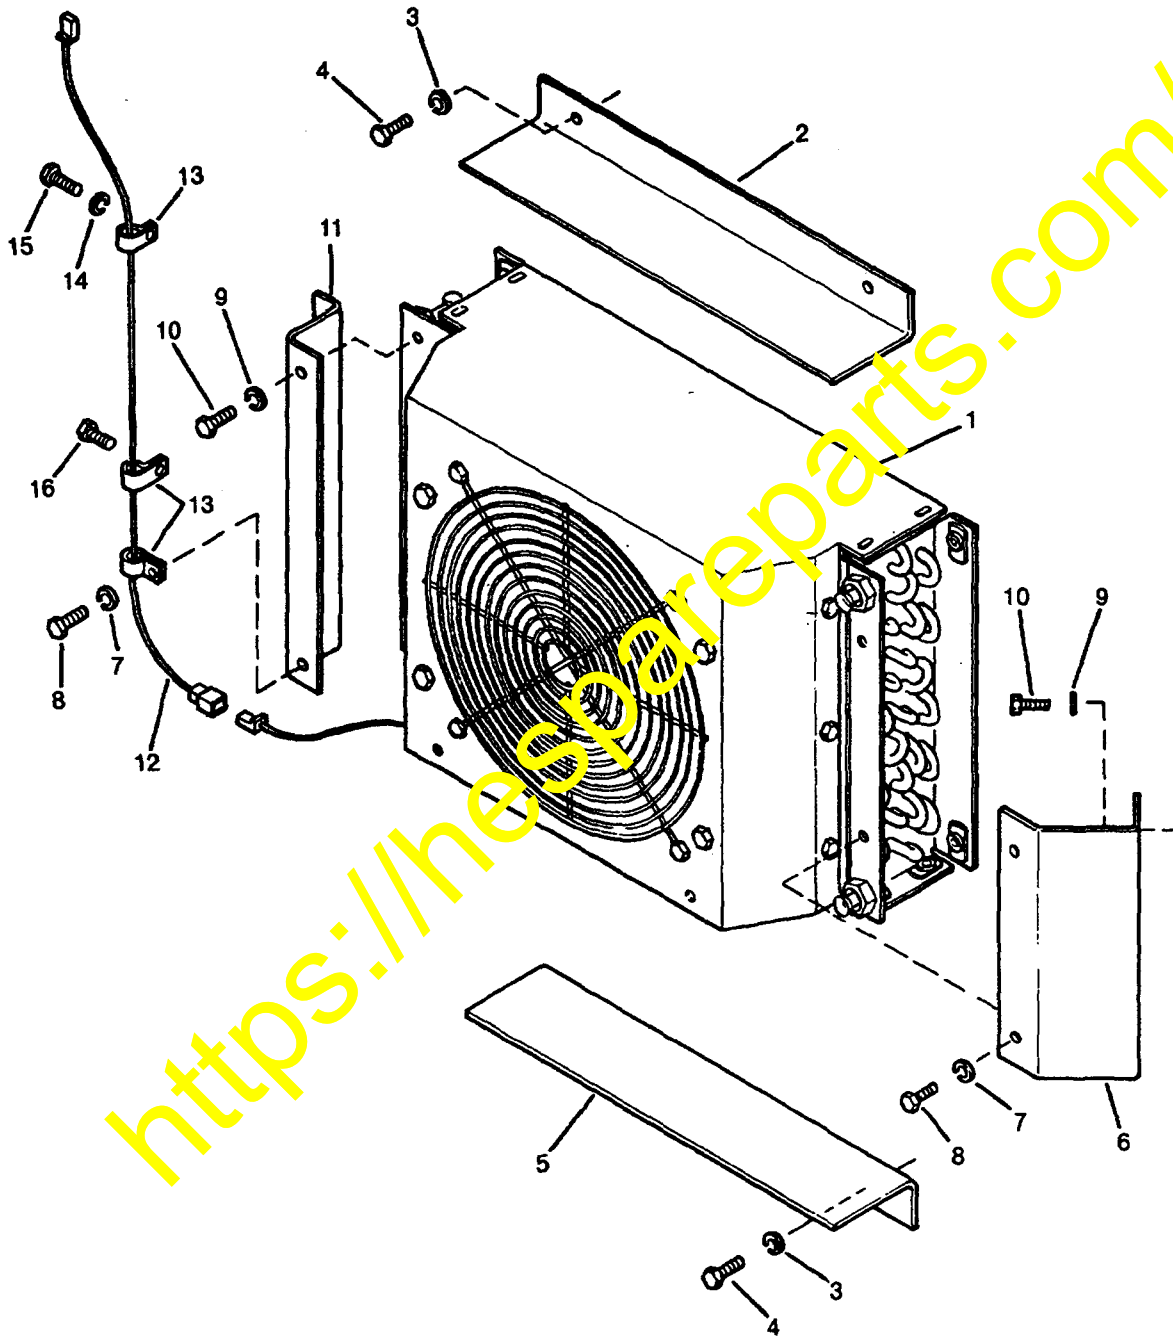

AIR CONDITIONER CONDENSER MOUNTING
FOR WA500

L13FD047

**AIR CONDITIONER CONDENSER MOUNTING
FOR WA500**

Item	Part Number	Description	Qty.	Ref.
1		CONDENSER ASSEMBLY	1	F1
2	425-963-1460	COVER, TOP	1	
3	01643-31232	WASHER	4	
4	01010-51220	BOLT	4	
5	425-963-1471	COVER, BOTTOM	1	
6	425-963-1481	BRACKET, RH	1	
7	01643-31032	WASHER	1	
8	01010-51025	BOLT	4	
9	01643-31232	WASHER	4	
10	01010-51225	BOLT	4	
11	425-963-1491	BRACKET, LH	1	
12	425-963-1551	HARNES, WIRING	1	
13	04434-51010	CLIP	3	
14	01643-30823	WASHER	1	
15	01435-00816	BOLT	1	
16	01010-50816	BOLT	1	

F1 - FOR SERVICE PARTS, REFER TO PARTS AND SERVICE NEWS,
A955019