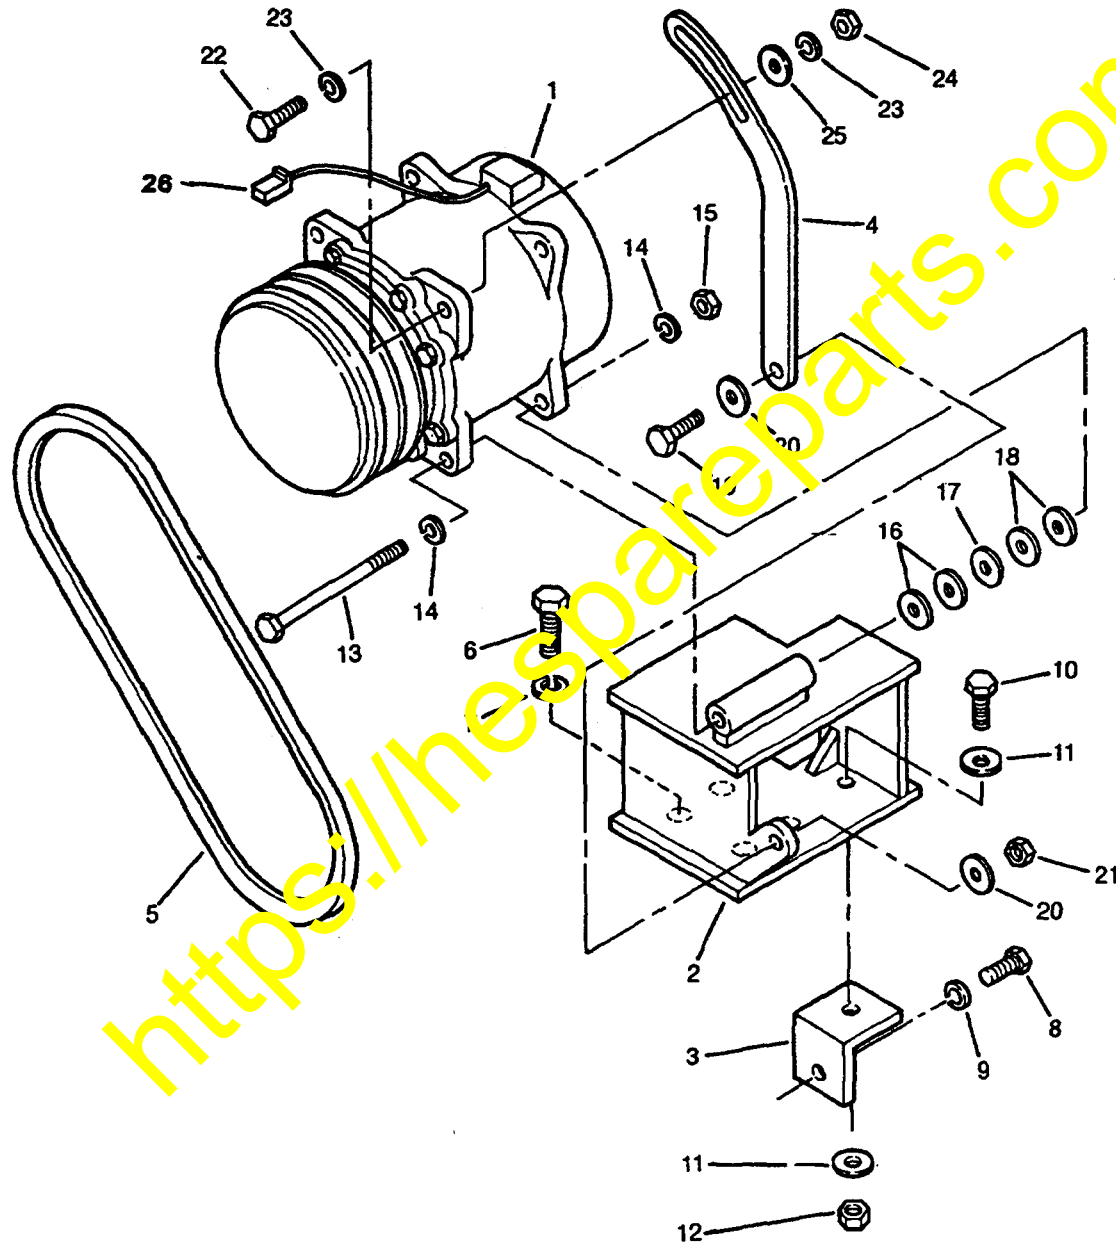

F1 - FOR SERVICE PARTS, REFER TO PARTS AND SERVICE NEWS,
A955019

F2 - USED ON S/N 125314 AND UP

AIR CONDITIONER COMPRESSOR MOUNTING
FOR WA500

L13EH019

**AIR CONDITIONER COMPRESSOR MOUNTING
FOR WA500**

Item	Part Number	Description	Qty.	Ref.
1	425-963-A230	COMPRESSOR ASSEMBLY	1	
2	425-963-A270	BRACKET, COMPRESSOR	1	
3	425-963-A280	BRACE, ANGLE	1	
4	425-963-A290	ARM, TENSIONER	1	
5	425-963-A240	V-BELT	1	
6	24 861 R1	BOLT, 1/2 NC X 1 1/4	2	
7	01643-31445	WASHER	2	
8	80 298 R1	BOLT, 7/16-20 X 1 1/2	1	
9	01643-31232	WASHER	1	
10	01010-51030	BOLT	1	
11	01643-31032	WASHER	2	
12	01580-11008	NUT	1	
13	01011-51030	BOLT	1	
14	01643-31032	WASHER	2	
15	01598-11011	NUT, NYLON LOCK	1	
16	425-963-A410	SHIM, .015 IN	2	
17	425-963-A420	SHIM, .010 IN	1	
18	425-963-A430	SHIM, .005 IN	2	
19	01010-51030	BOLT	1	
20	01643-31032	WASHER	2	
21	01580-11008	NUT	1	
22	01010-50835	BOLT	1	
23	01643-30823	WASHER	2	
24	01580-10806	NUT	1	
25	425-963-A250	BUSHING	1	
26	425-963-A460	WIRE, ADAPTER	1	
N/I	425-963-A250	DECAL, WARNING	1	