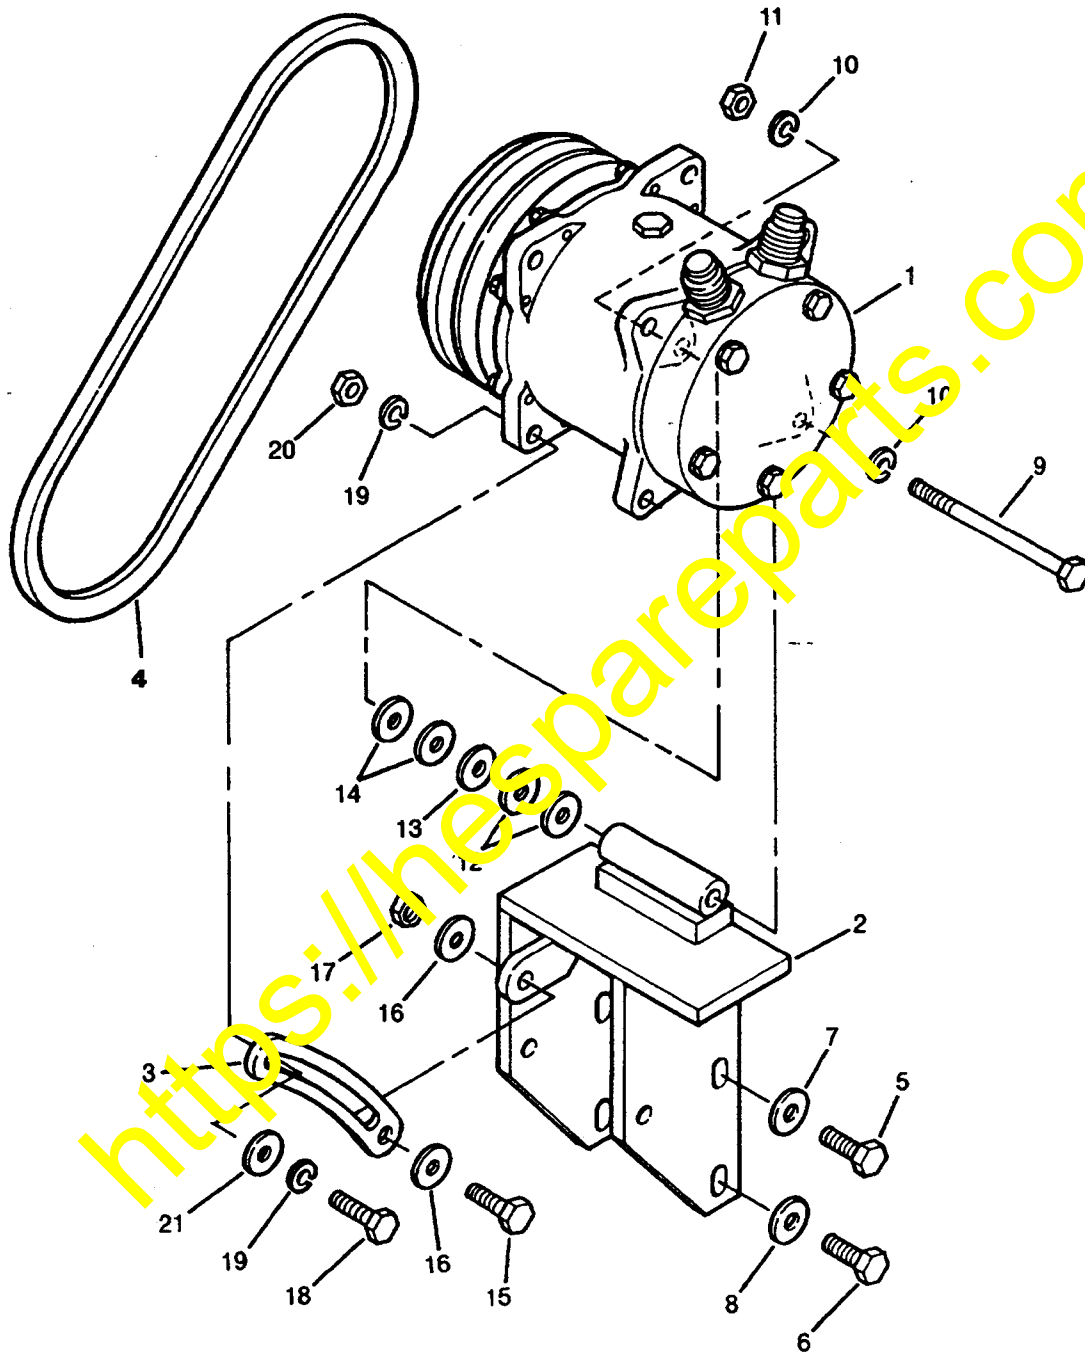

AIR CONDITIONER COMPRESSOR MOUNTING
FOR WA450

L13EH018

**AIR CONDITIONER COMPRESSOR MOUNTING
FOR WA450**

Item	Part Number	Description	Qty.	Ref.
1	425-963-A230	COMPRESSOR ASSEMBLY	1	
2	421-963-A350	BRACKET, COMPRESSOR MOUNTING	1	
3	421-963-A360	ARM, TENSIONER	1	
4	421-963-A210	V-BELT	1	
5	01010-50835	BOLT	2	
6	01010-51035	BOLT	2	
7	01643-31032	WASHER	2	
8	01643-30823	WASHER	2	
9	01011-51030	BOLT	1	
10	01643-31032	WASHER	2	
11	01598-11011	NUT, NYLON LOCK	1	
12	425-963-A410	SHIM, .015 IN	2	
13	425-963-A420	SHIM, .010 IN	1	
14	425-963-A430	SHIM, .005 IN	2	
15	01010-51030	BOLT	1	
16	01643-31032	WASHER	2	
17	01580-11008	NUT	1	
18	01010-50835	BOLT	1	
19	01643-30823	WASHER	2	
20	01580-10806	NUT	1	
21	425-963-A250	BUSHING	1	
N/I	425-963-A260	DECAL, WARNING	1	
N/I	425-963-A460	WIRE, ADAPTER	1