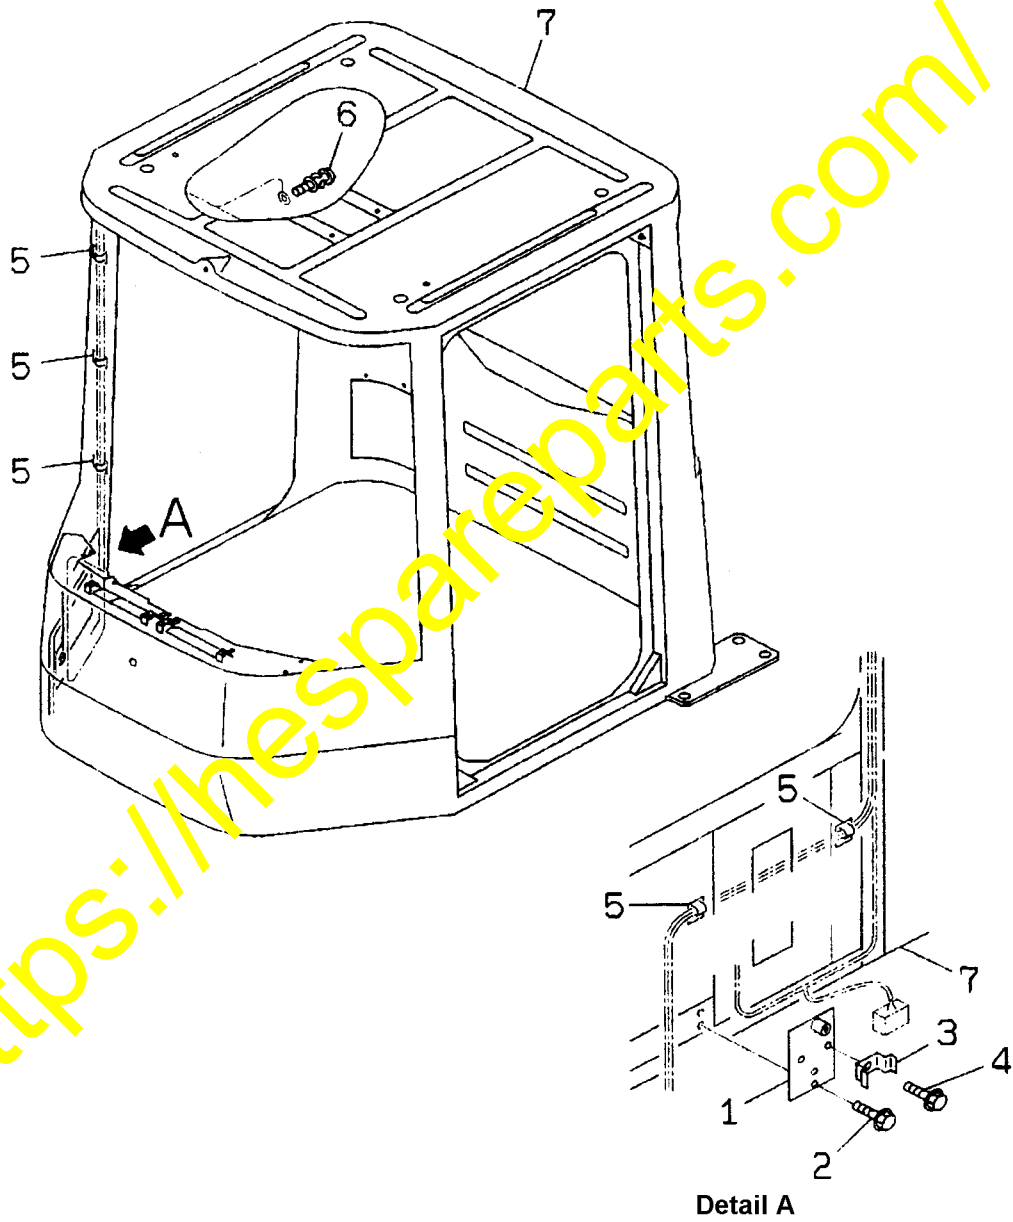

<https://hespareparts.com/>

OPERATOR'S CAB
WINDOW

VLPB2288

**OPERATOR'S CAB
WINDOW**

Item	Part Number	Description	Qty	Ref	Serial No.
	424-926-A200	CAB ASSEMBLY	1		
1	424-926-2670	.GLASS, FRONT CENTER	1		
2	424-926-2940	.GLASS, SIDE	2		
3	423-926-A211	.STRIP, WEATHER	1		
4	23S-55-51840	.RUBBER	4		
5	423-926-2990	.PLATE	4		
6	363-06-35410	.BOLT	8		
7	426-926-AB10	.GLASS, REAR	1		
8	423-926-A171	.STRIP, WEATHER	1		
9	421-926-2720	.COVER	1		
10	421-926-A140	.SEAL	1		
11	421-926-2550	.SEAL	1		
12	01434-00625	.SCREW	2		
13	01642-20608	.WASHER	2		
14	423-56-21920	.WASHER	2		

<https://hespareparts.com/>

OPERATOR'S CAB
DOOR MOUNTING

VLPB2325

OPERATOR'S CAB
DOOR MOUNTING

Item	Part Number	Description	Qty	Ref	Serial No.
		CAB ASSEMBLY	1		
1	419-926-A790	.CAP (WITHOUT BEACON LAMP)	1		
2	417-927-AM30	.STRIKER	4		
3	423-926-A280	.BOLT	2		
4	01643-30823	.WASHER	12		
5	423-926-A650	.SEAL, DOOR	2		
6	423-926-A490	.WASHER	2		

<https://hespareparts.com/>

OPERATOR'S CAB
ELECTRICAL MOUNTING PARTS

VLPB0148

OPERATOR'S CAB
ELECTRICAL MOUNTING PARTS

Item	Part Number	Description	Qty	Ref	Serial No.
		CAB ASSEMBLY	1		
1	421-56-21660	.BRACKET	1		
2	421-09-21410	.BOLT	2		
3	08053-15010	.CLIP	1		
4	01435-01016	.BOLT	1		
5	421-54-15520	.CLIP	5		
6	01023-60510	.BOLT	1		
7	424-926-A210	.CAB	1		