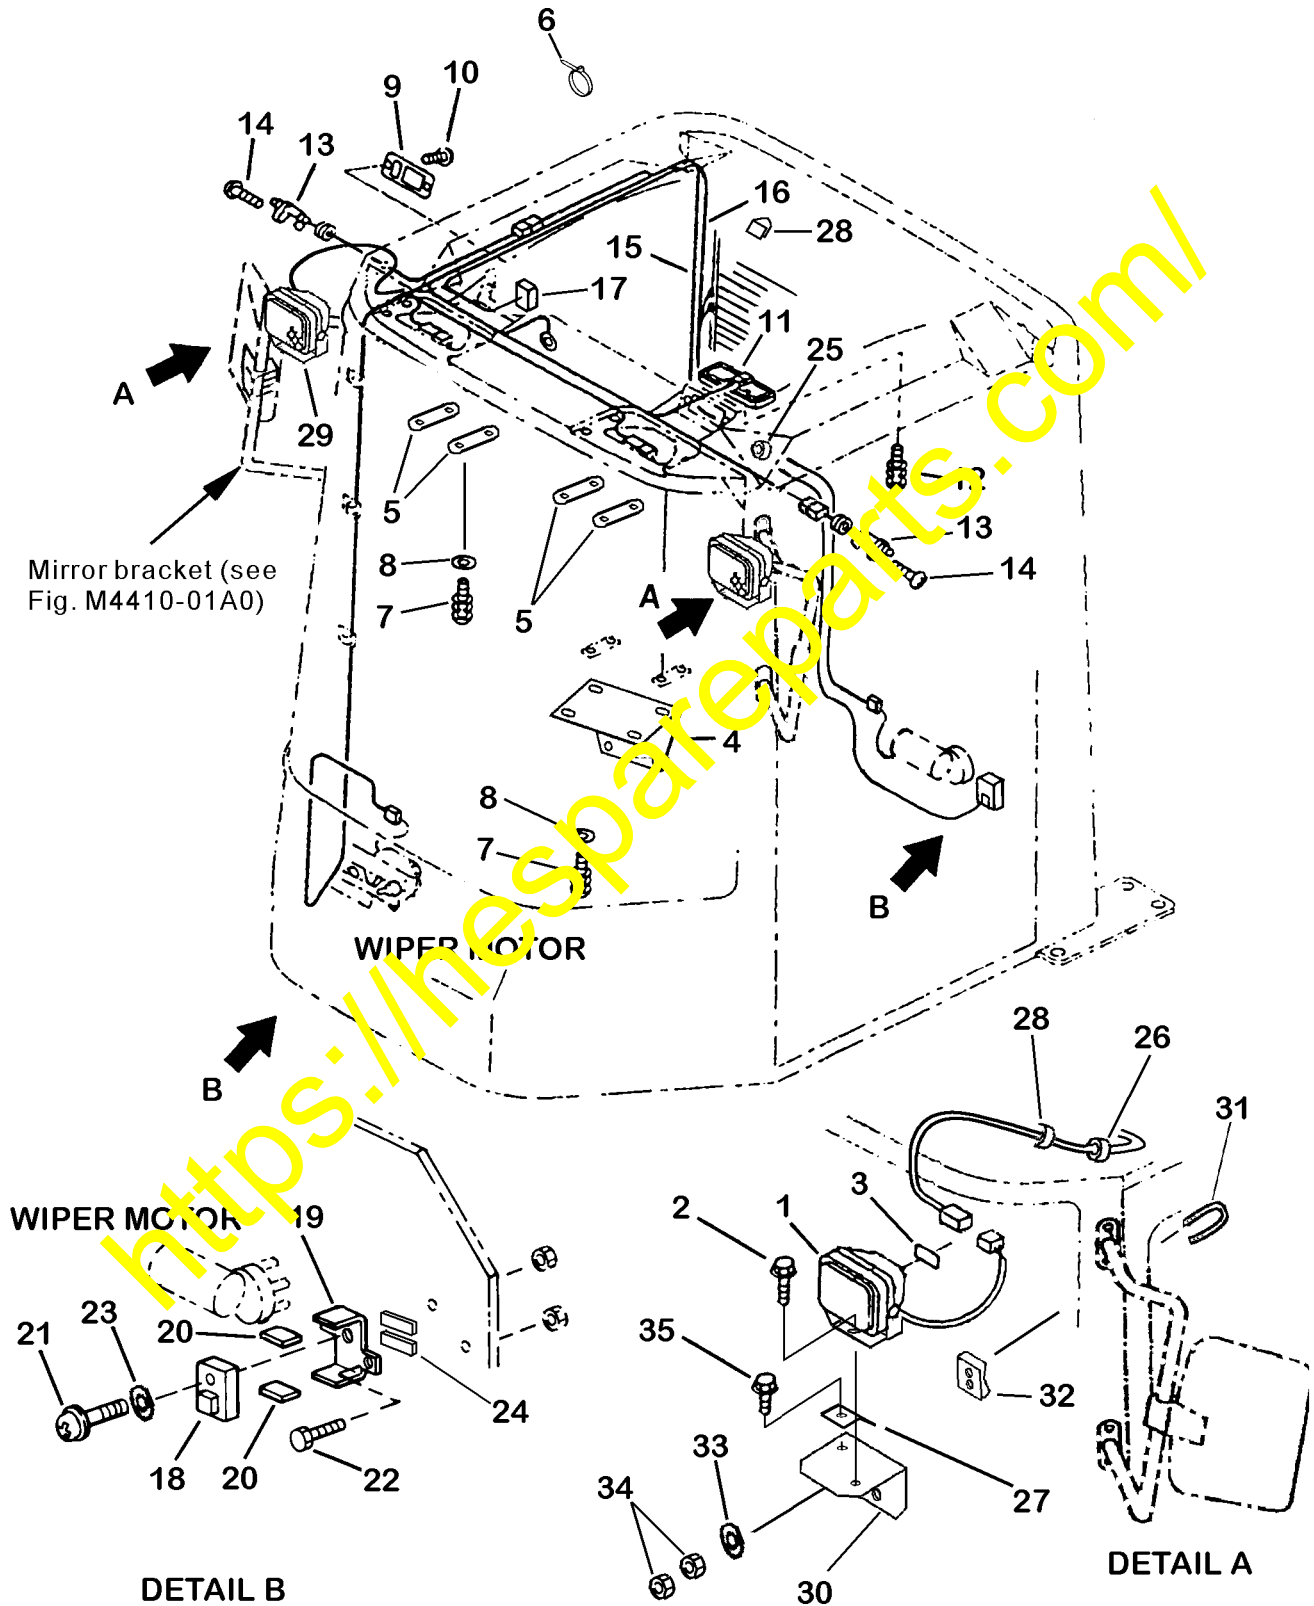

OPERATOR'S CAB
ELECTRICAL SYSTEM

VLPB2311

OPERATOR'S CAB
ELECTRICAL SYSTEM

Item	Part Number	Description	Qty	Ref	Serial No.
32	07283-52737	SEAT	2		
33	01643-31032	WASHER	4		
34	01580-01510	NUT	8		
35	01435-01020	BOLT	2		

<https://hespareparts.com/>