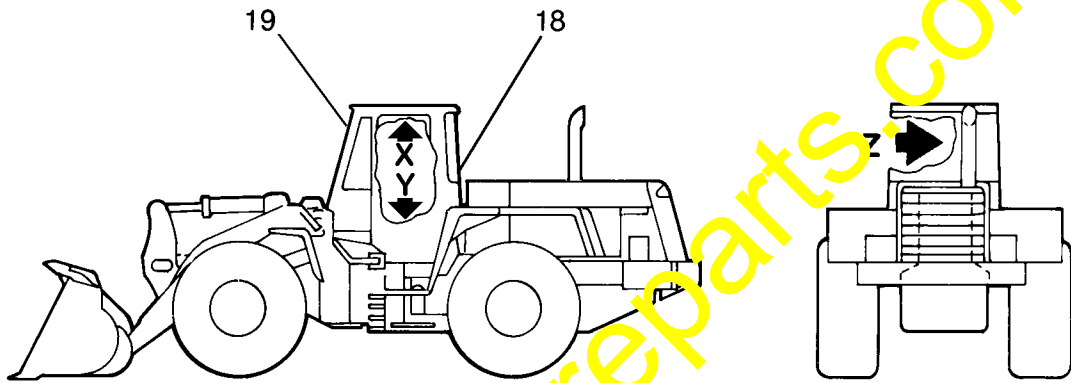

MARKS AND PLATES
INSIDE CAB

INSTRUMENT
PANEL