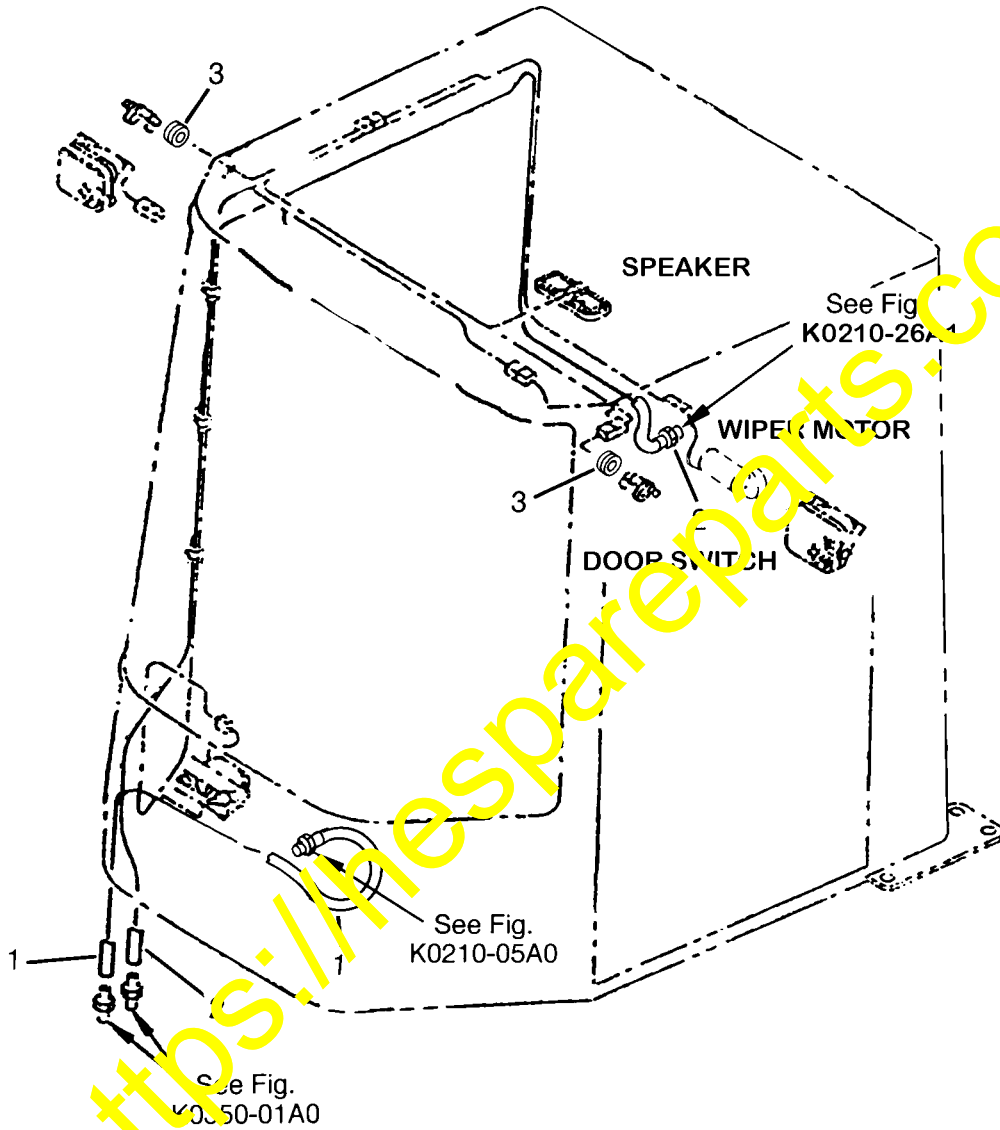

OPERATOR'S CAB
WINDOW WASHER

VLPB2312

OPERATOR'S CAB
WINDOW WASHER

Item	Part Number	Description	Qty	Ref	Serial No.
		CAB ASSEMBLY	1		
1	423-926-AB80	.HOSE	1		
2	423-926-AC80	.HOSE	1		
3	423-926-A030	.GROMMET	2		

<https://hespareparts.com/>