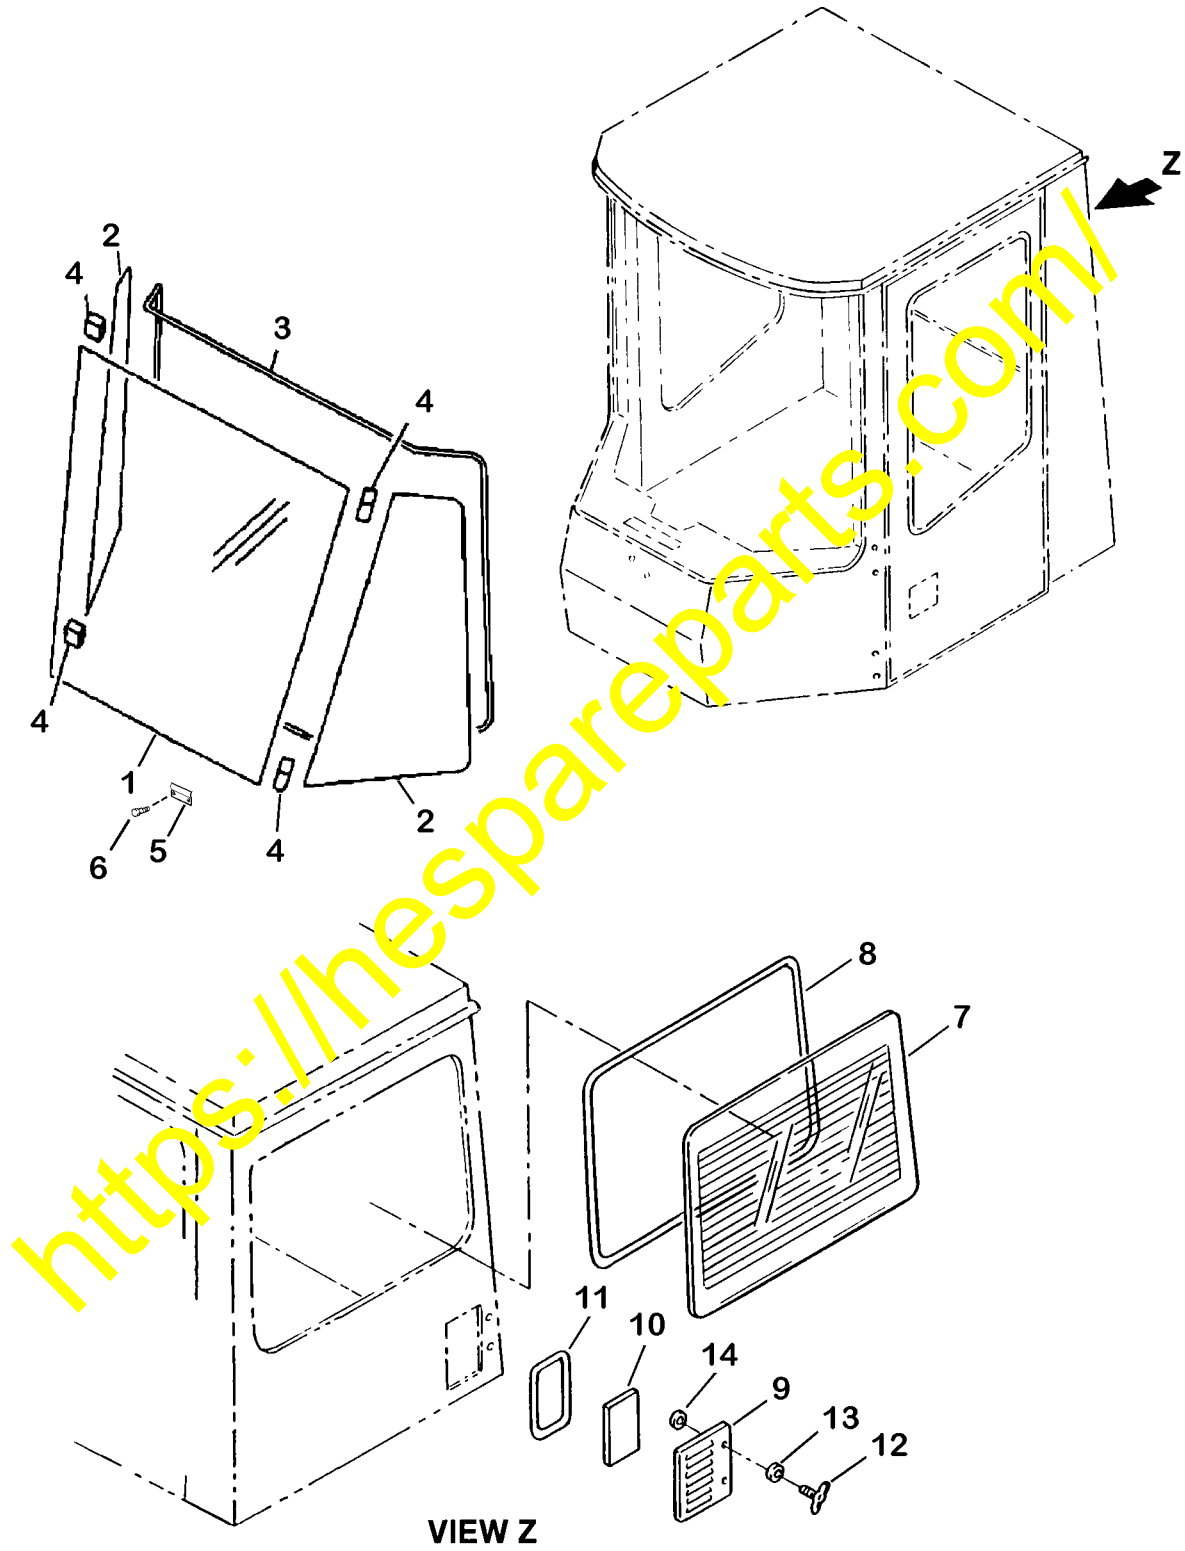

PARTS & SERVICE NEWS

REF NO.	AA01133
DATE	June 27, 2001

(C)

SUBJECT: RELEASE PARTS FOR "FLAT GLASS DESIGN" CAB FOR WHEEL LOADERS

PURPOSE: To release the latest parts to the field.

APPLICATION: WA320-3MC Wheel Loader Serial Number A31297 and up
 WA380-3MC Wheel Loader Serial Number A51222 and up
 WA420-3MC Wheel Loader Serial Number A31057 and up
 WA450-3MC Wheel Loader Serial Number A31078 and up

<https://hespareparts.com/>

OPERATOR'S CAB
WINDOW

VLPB2288

**OPERATOR'S CAB
WINDOW**

Item	Part Number	Description	Qty	Ref	Serial No.
	424-926-A200	CAB ASSEMBLY	1		
1	424-926-2670	.GLASS, FRONT CENTER	1		
2	424-926-2940	.GLASS, SIDE	2		
3	423-926-A211	.STRIP, WEATHER	1		
4	23S-55-51840	.RUBBER	4		
5	423-926-2990	.PLATE	4		
6	363-06-35410	.BOLT	8		
7	426-926-AB10	.GLASS, REAR	1		
8	423-926-A171	.STRIP, WEATHER	1		
9	421-926-2720	.COVER	1		
10	421-926-A140	.SEAL	1		
11	421-926-2550	.SEAL	1		
12	01434-00625	.SCREW	2		
13	01642-20608	.WASHER	2		
14	423-56-21920	.WASHER	2		

<https://hespareparts.com/>

OPERATOR'S CAB
ROOF

VLPB2305

OPERATOR'S CAB
ROOF

Item	Part Number	Description	Qty	Ref	Serial No.
		CAB ASSEMBLY	1		
1	423-926-2130	.COVER, REAR L.H.	1		
2	423-926-2140	.COVER, REAR R.H.	1		
3	421-56-21450	.BUTTON	6		
4	424-926-A150	.PAD, ROOF	1		
5	421-926-2650	.SHEET	1		
6	421-926-2660	.SHEET	1		
7	421-56-21970	.SHEET	4		
8	423-56-21910	.BUTTON	16		
9	421-56-21371	.VISOR, SUN	1		
10	01023-70516	.SCREW	4		
11	423-926-A180	.MIRROR, ROOM	2		
12	421-56-21380	.STAY	2		
13	01435-00616	.BOLT, FLANGED	4		
14	01643-30623	.WASHER	4		
15	205-54-51250	.HANGER	1		
16	01224-70412	.SCREW	2		
17	419-926-A190	.HOLDER, CUP	1		
18	419-926-A910	.SCREW	4		
19	421-926-2630	.PAD, LEFT	1		
20	421-926-2640	.PAD, RIGHT	1		
21	421-54-22990	.PLUG	2		
22	08037-01610	.GROMMET	1		