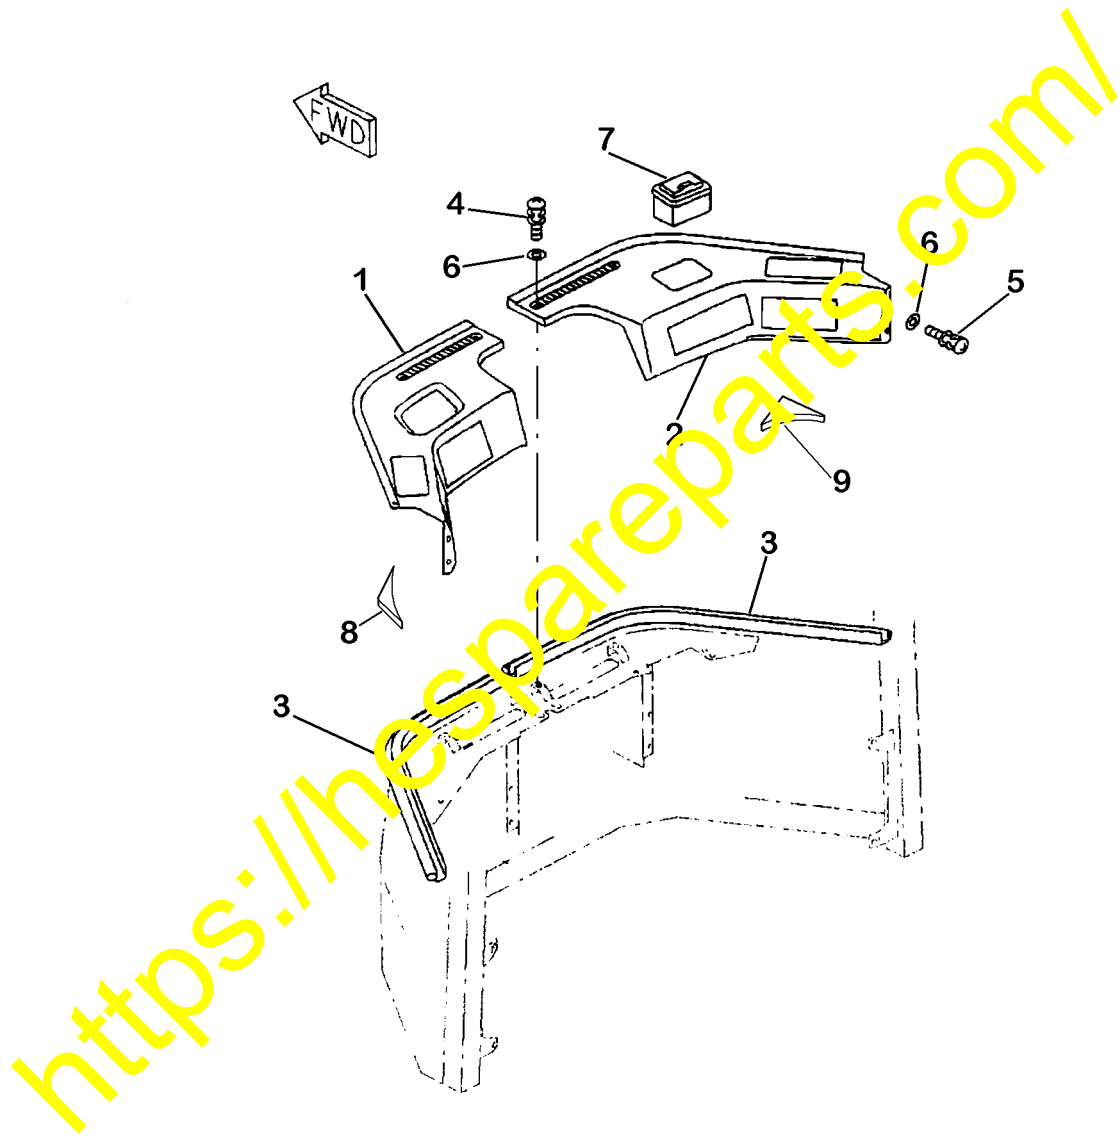

OPERATOR'S CAB
FRONT INTERIOR TRIM

VLPB2331

OPERATOR'S CAB
FRONT INTERIOR TRIM

Item	Part Number	Description	Qty	Ref	Serial No.
		CAB ASSEMBLY	1		
1	421-56-21561	.COVER, LEFT	1		
2	421-56-21571	.COVER, RIGHT	1		
3	417-54-21380	.SEAL	2		
4	421-09-21410	.SCREW	6		
5	421-09-21410	.SCREW	4		
6	01642-40810	.WASHER	10		
7	20G-54-13420	.ASHTRAY	1		
8	426-56-21680	.SHEET, LEFT	1		
9	426-56-21690	.SHEET, RIGHT	1		

<https://hespareparts.com/>