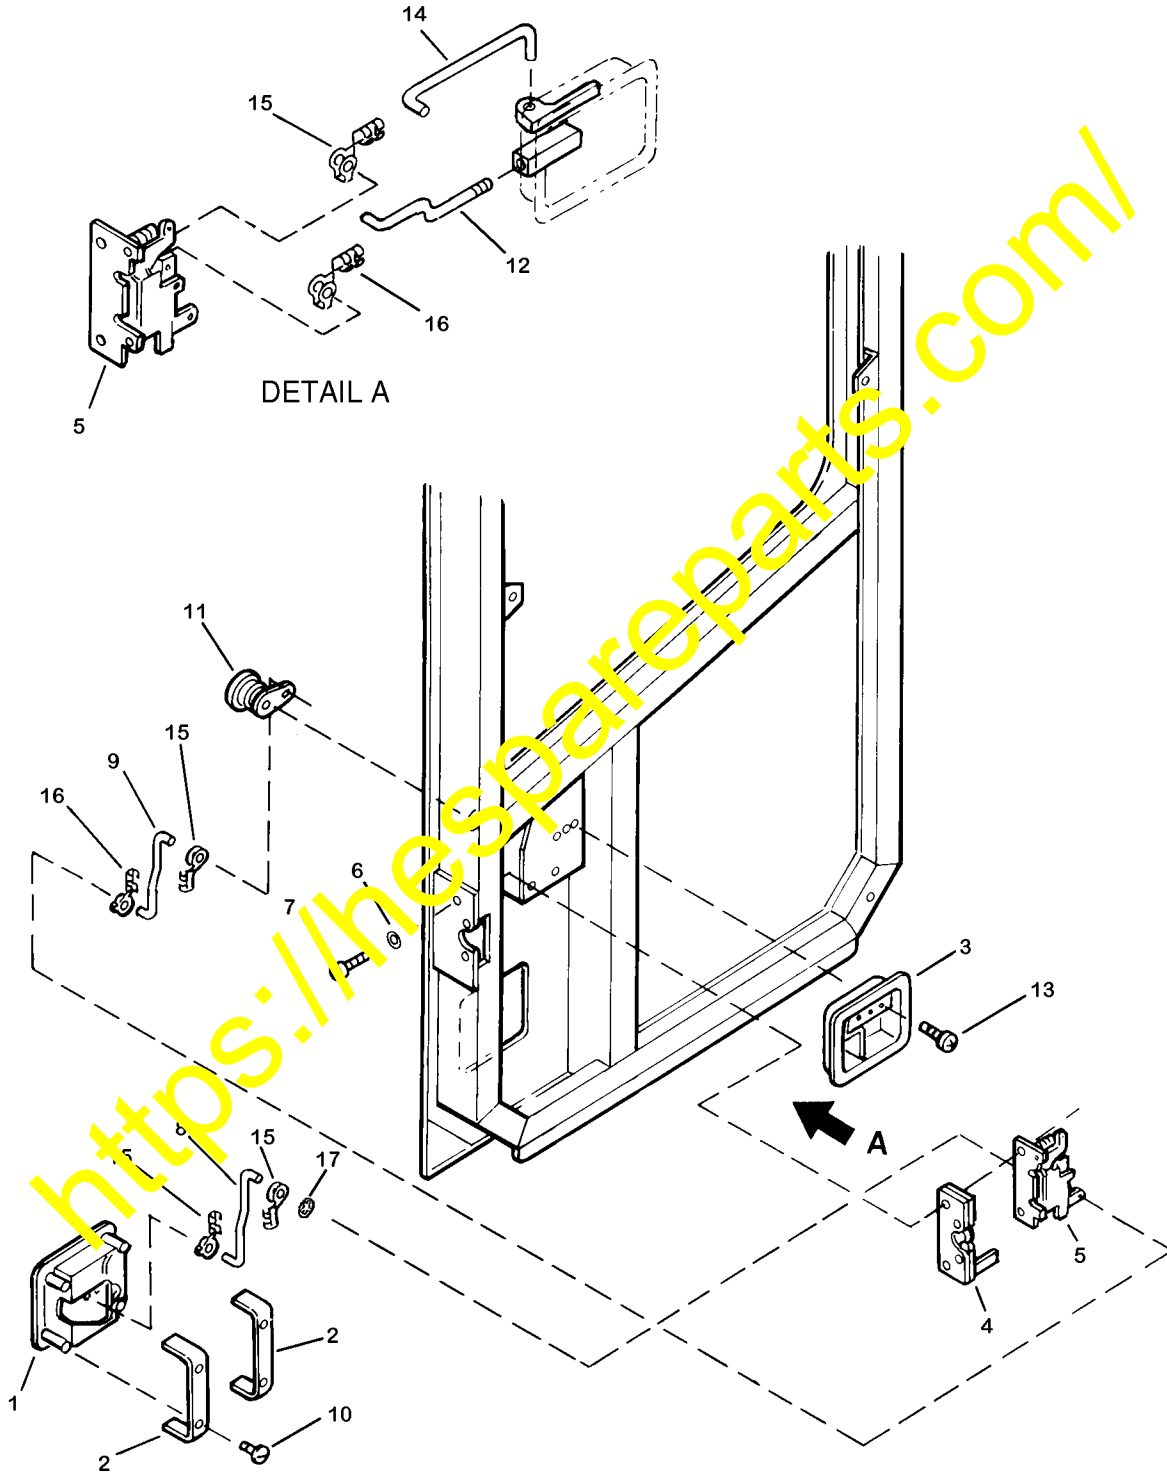

OPERATOR'S CAB
DOOR LOCK

VLPB2327

OPERATOR'S CAB

DOOR LOCK

Item	Part Number	Description	Qty	Ref	Serial No.
		CAB ASSEMBLY	1		
1	423-926-A620	.PADDLE HANDLE ASSEMBLY, RIGHT	1		
	423-926-A600	.PADDLE HANDLE ASSEMBLY, LEFT	1		
2	417-926-AS30	.PADDLE, HANDLE MOUNT	2		
3	416-926-A560	.HANDLE, INSIDE LEFT	1		
	416-926-A660	.HANDLE, INSIDE RIGHT	1		
4	416-926-A650	.LATCH, 2-ROTOR ASSEMBLY LEFT	1		
	416-926-A550	.LATCH, 2-ROTOR ASSEMBLY RIGHT	1		
5	423-926-A550	.LINKAGE ASSEMBLY, LEFT	1		
	423-926-A560	.LINKAGE ASSEMBLY, RIGHT	1		
6	416-926-A680	.WASHER, FLAT (1/4 INCH)	4		
7	416-926-A690	.BOLT, HEX (1/4-20x1 1/4 INCH)	4		
8	416-926-A720	.ROD	1		
9	416-926-A730	.ROD	1		
10	423-926-A530	.SCREW	4		
11	427-56-11790	.LOCK ASSEMBLY	1		
12	419-926-AB20	.ROD, DOOR LOCK LEFT	1		
	419-926-AC20	.ROD, DOOR LOCK RIGHT	1		
13	416-926-A590	.SCREW, SELF-TAPPING	4		
14	419-926-AB30	.ROD, DOOR LATCH, LEFT	1		
	419-926-AC30	.ROD, DOOR LATCH, RIGHT	1		
15	423-926-A570	.ROD, CLIP (7L)	4		
16	423-926-A590	.ROD, CLIP (7R)	2		
17	419-926-AD60	.RING, RETAINING	1