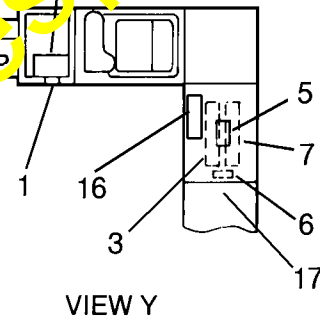

<https://hespareparts.com/>

OPERATOR'S CAB
MOUNTING PARTS

VLPB2336

**OPERATOR'S CAB
MOUNTING PARTS**

Item	Part Number	Description	Qty	Ref	Serial No.
1	01010-81240	BOLT	2		
2	01643-31232	WASHER	2		
3	418-46-12310	SHIM, 1.0MM	4		
4	01011-82005	BOLT	6		
5	01643-32060	WASHER	6		
6	01011-82400	BOLT	6		
7	01643-32460	WASHER	6		
8	421-56-21720	CAP	4		
9	421-926-2920	SHIM, 1.0MM	16		
10	421-926-2930	SHIM, 0.5MM	4		
11	07049-03342	PLUG	2		
12	426-56-21990	PLUG	8		

<https://hespareparts.com/>

RADIO
AM/FM CASSETTE

<https://mespareparts.com/>

RADIO
AM/FM CASSETTE

Item	Part Number	Description	Qty	Ref	Serial No.
1	417-967-A030	MODULE/CRADLE, REMOTE CONTROL	1		
2	417-967-A010	MODULE, RADIO/STEREO	1		
3	417-967-A180	ANTENNA	1		
4	417-967-A190	EXTENSION, ANTENNA (48 INCH)	1		
5	417-967-A220	EXTENSION, ANTENNA (12 INCH)	1		
6	417-967-A150	PLATE, DIN MOUNTING	1		
7	417-967-A160	SPEAKER, H.D.	2		
8	417-967-A170	GRILL, SPEAKER	2		
9	417-967-A040	CASSETTE DECK, AUTO REVERSE	1		
10	417-967-A090	SCREW	4		
11	01643-30623	WASHER	4		
12	08031-10206	TERMINAL	1		
13	08021-00400	CONNECTOR	2		
14	417-967-A240	PLATE, SPEAKER	2		
15	01220-40420	SCREW	8		

<https://hespareparts.com/>

MARKS AND PLATES
INSIDE CAB

INSTRUMENT
PANEL

VIEW Y

VIEW Z

L.H. COVER

VIEW X

VLPB2313