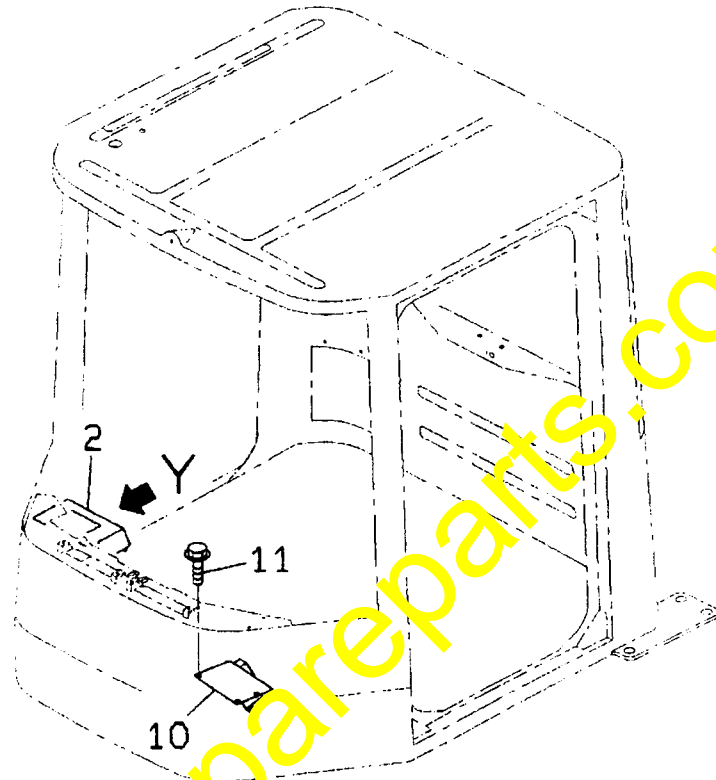

OPERATOR'S CAB
RADIO COVER

VLPB0154

OPERATOR'S CAB
RADIO COVER

Item	Part Number	Description	Qty	Ref	Serial No.
		CAB ASSEMBLY	1		
1	08913-02401	.LIGHTER	1		
2	421-56-21612	.BRACKET	1		
3	01435-00616	.BOLT	3		
4	01605-10818	.WASHER	1		
5	421-56-21621	.BRACKET	1		
6	01435-00610	.BOLT	3		
7	417-56-21570	.COVER	1		
8	01023-70516	.SCREW	2		
9	01584-00504	.NUT	2		
10	421-56-21630	.BRACKET	1		
11	01435-00616	.BOLT	3		

<https://hespareparts.com/>