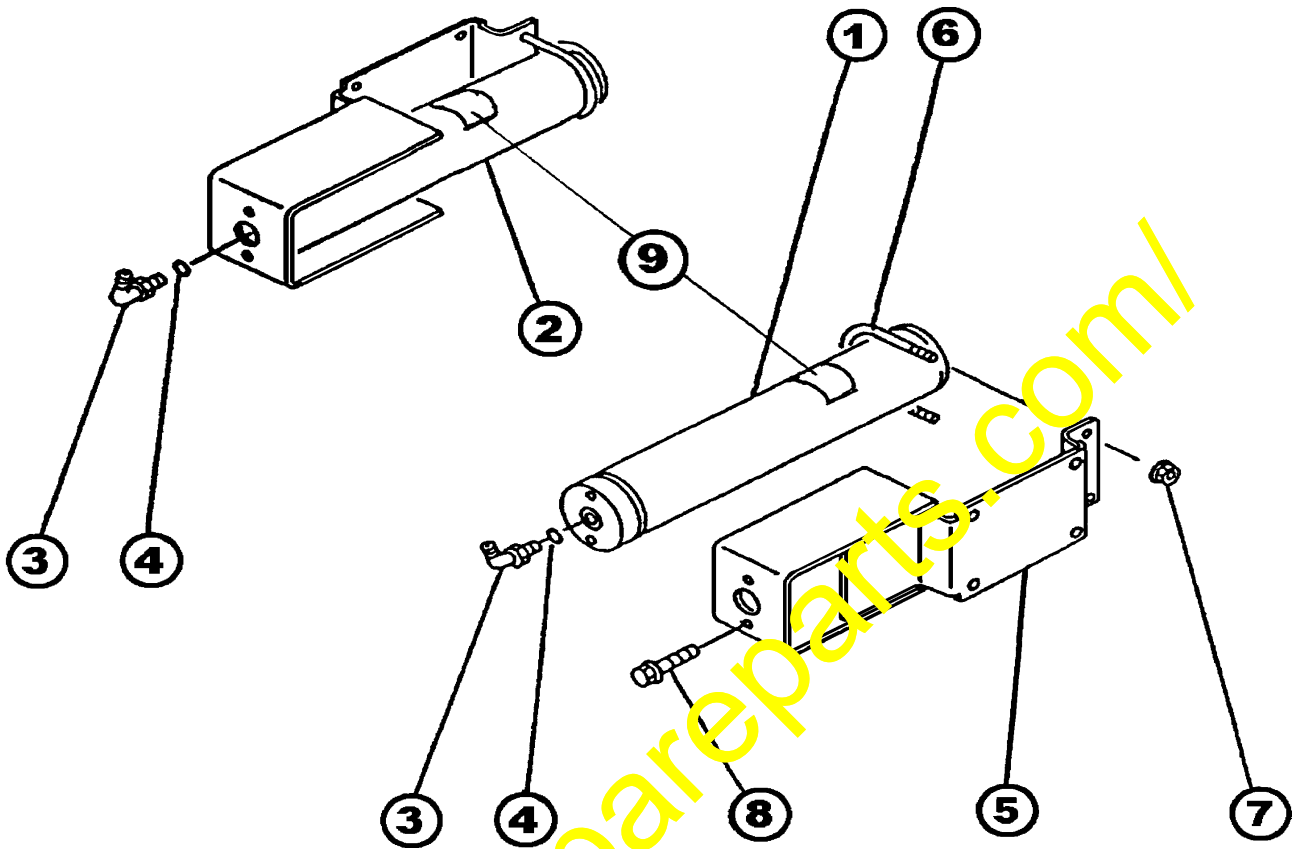

HYDRAULIC PIPING ACCUMULATOR MOUNTING

Item	Part Number	Description	Qty
1	423-S99-A120	ACCUMULATOR	1
2	424-S99-A040	ACCUMULATOR	1
3	07235-10522	ELBOW	2
4	07003-12134	O-RING	2
5	423-S99-A140	BRACKET	2
6	417-S99-2240	U-BOLT	2
7	01594-01008	NUT	4
8	01435-01225	BOLT	4
9	09659-53000	DECAL	2