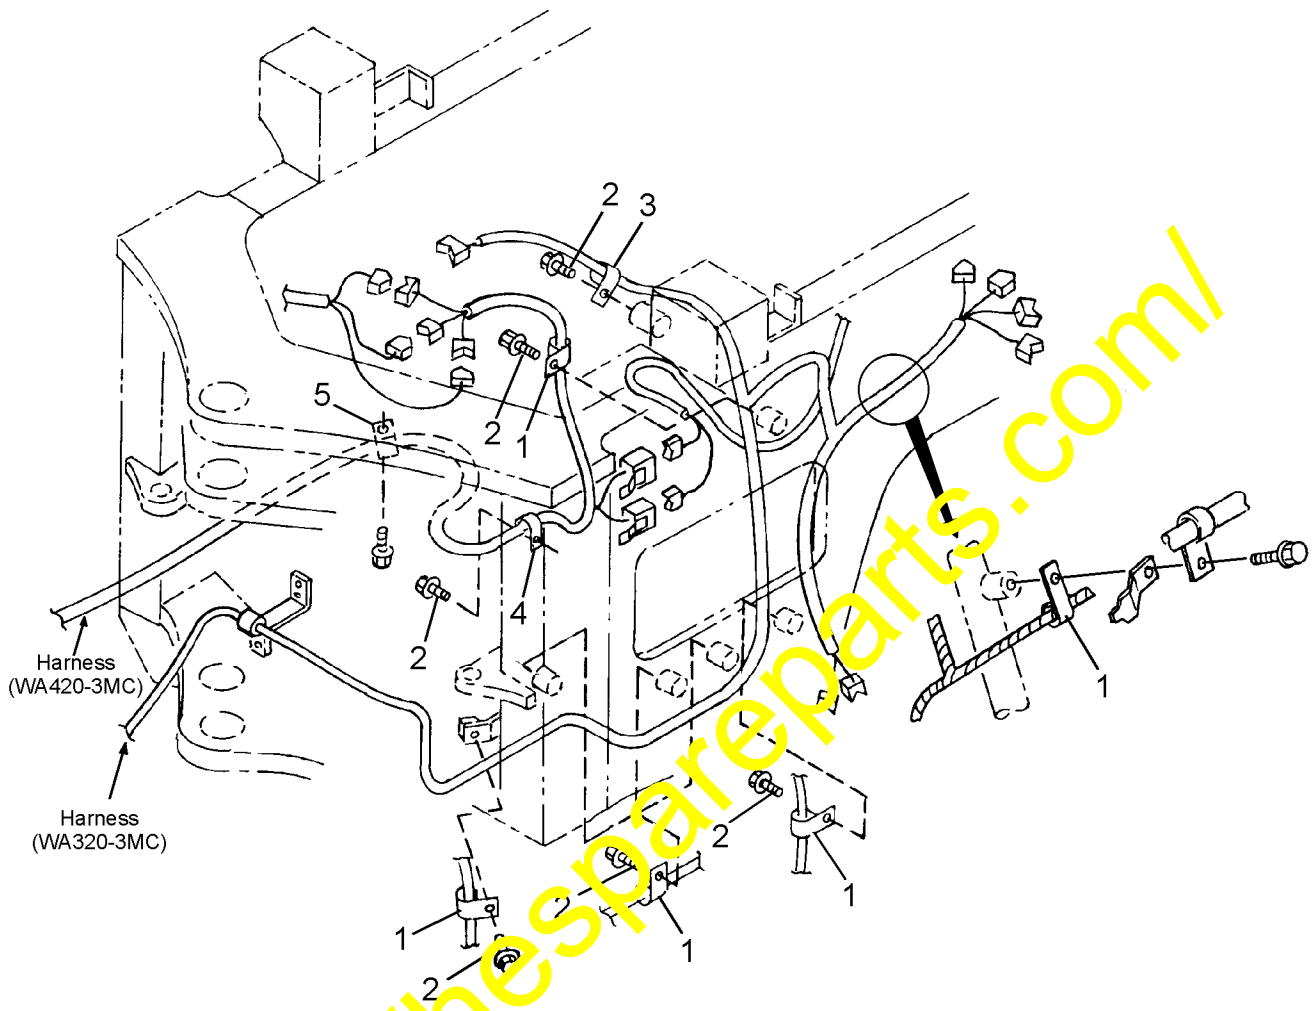

WIRING HARNESS MOUNTING

Item	Part Number	Description	Qty
1	08036-21314	CLIP	6
2	04435-91916	BOLT	7
3	04434-52110	CLIP	1
4	08036-21414	CLIP	1
5	04434-51910	CLIP	1