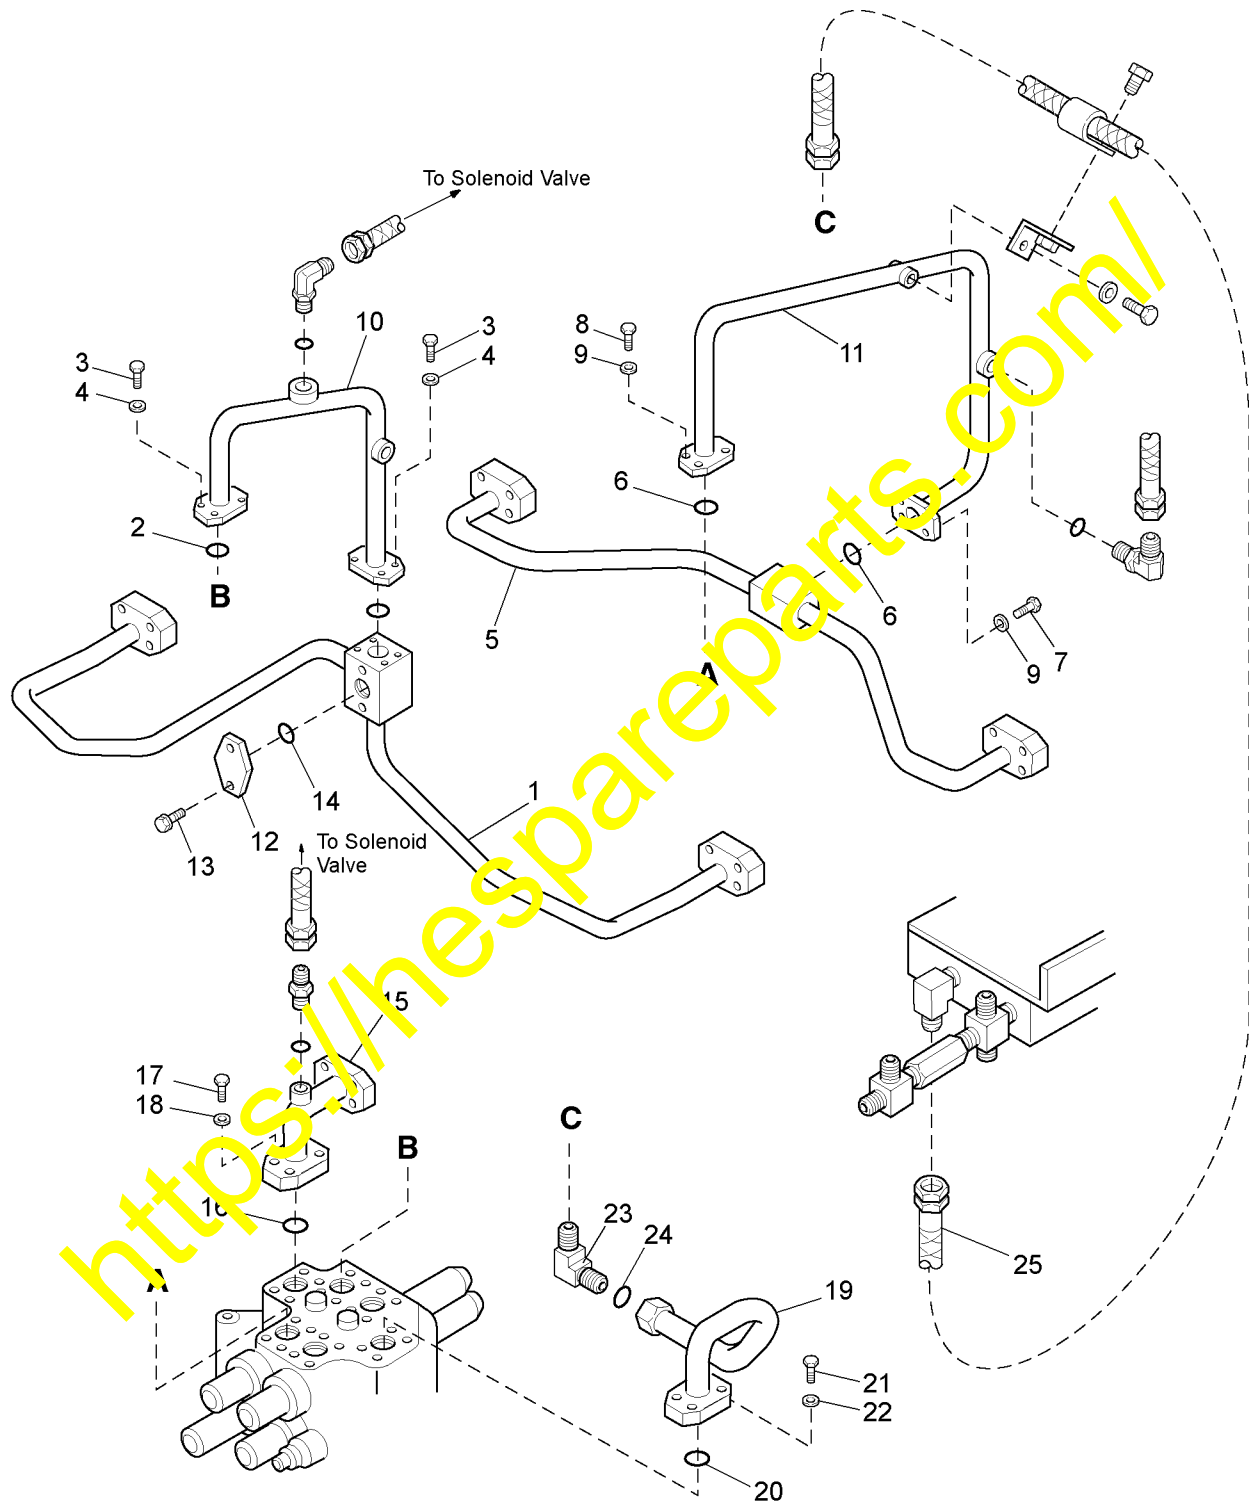

HYDRAULIC PIPING E.C.S.S. PIPING (WA420-3MC)

VLPB2731

HYDRAULIC PIPING E.C.S.S. PIPING (WA420-3MC)			
Item	Part Number	Description	Qty
1	424-U94-2111	TUBE	1
2	07000-13035	O-RING	2
3	07372-21040	BOLT	8
4	01643-51032	WASHER	8
5	424-S99-2121	TUBE	1
6	07000-13035	O-RING	2
7	01010-81075	BOLT	4
8	07372-21035	BOLT	4
9	01643-51032	WASHER	8
10	423-S99-2230	TUBE	1
11	423-S99-2220	TUBE	1
12	423-T32-2160	PLATE	1
13	01435-00825	BOLT	2
14	07000-13030	O-RING	1
15	424-S99-2110	TUBE	1
16	07000-13035	O-RING	1
17	07372-21030	BOLT	4
18	01643-51032	WASHER	4
19	424-S99-2460	TUBE	1
20	07000-13038	O-RING	1
21	01010-81045	BOLT	4
22	01643-51032	WASHER	4
23	07235-10522	ELBOW	1
24	07002-12434	O-RING	1
25	07123-00508	HOSE	1