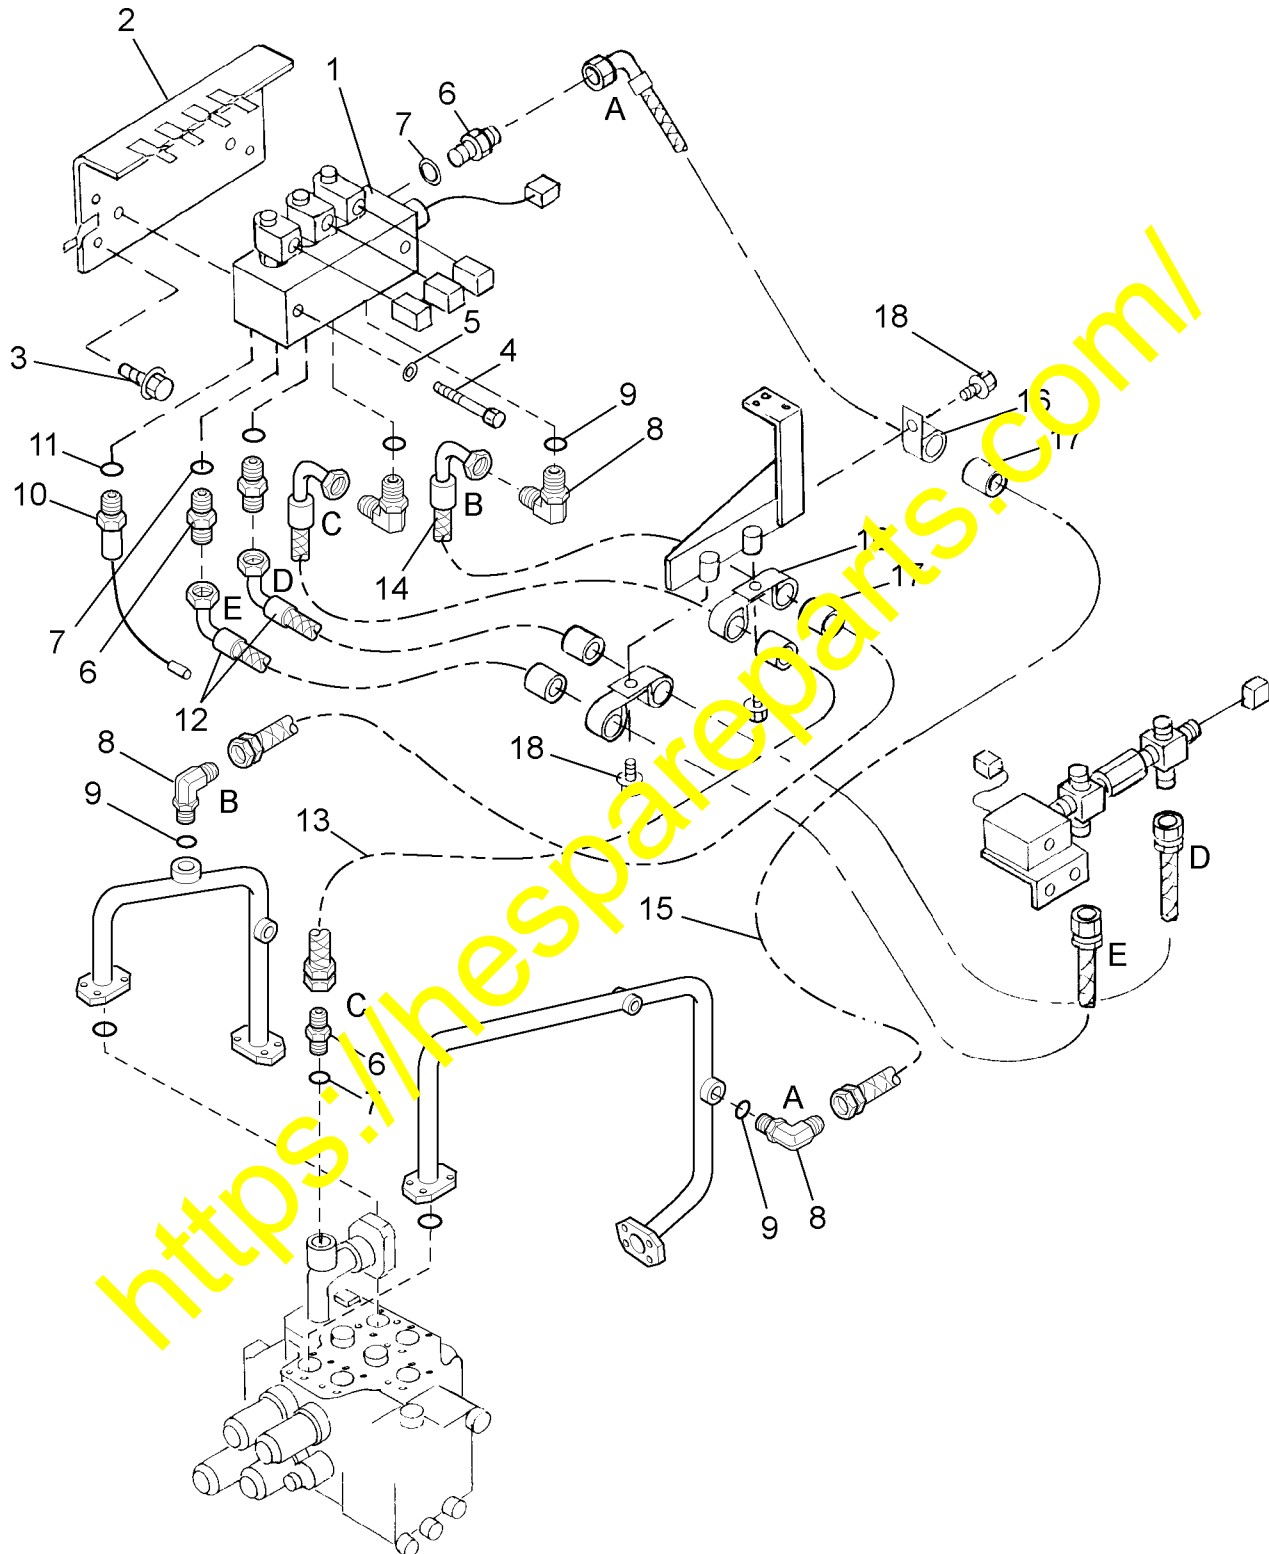

HYDRAULIC PIPING MAIN VALVE TO SOLENOID VALVE (WA420-3MC)

VLPB2721

HYDRAULIC PIPING MAIN VALVE TO SOLENOID VALVE (WA420-3MC)			
Item	Part Number	Description	Qty
1	421-S99-2480	VALVE	1
2	419-S99-2330	BRACKET	1
3	01435-01220	BOLT	4
4	01011-812303	BOLT	2
5	01643-31232	WASHER	2
6	07230-20522	CONNECTOR	4
7	07002-12434	O-RING	4
8	07235-10522	ELBOW	4
9	07002-12434	O-RING	4
10	425-S99-2281	SENSOR	1
11	07002-11423	O-RING	1
12	419-S99-2370	HOSE	2
13	424-S99-2210	HOSE	1
14	419-S99-2380	HOSE	1
15	419-S99-2370	HOSE	1
16	04434-53411	CLIP	5
17	07095-20627	PROTECTOR	5
18	01435-01016	BOLT	3