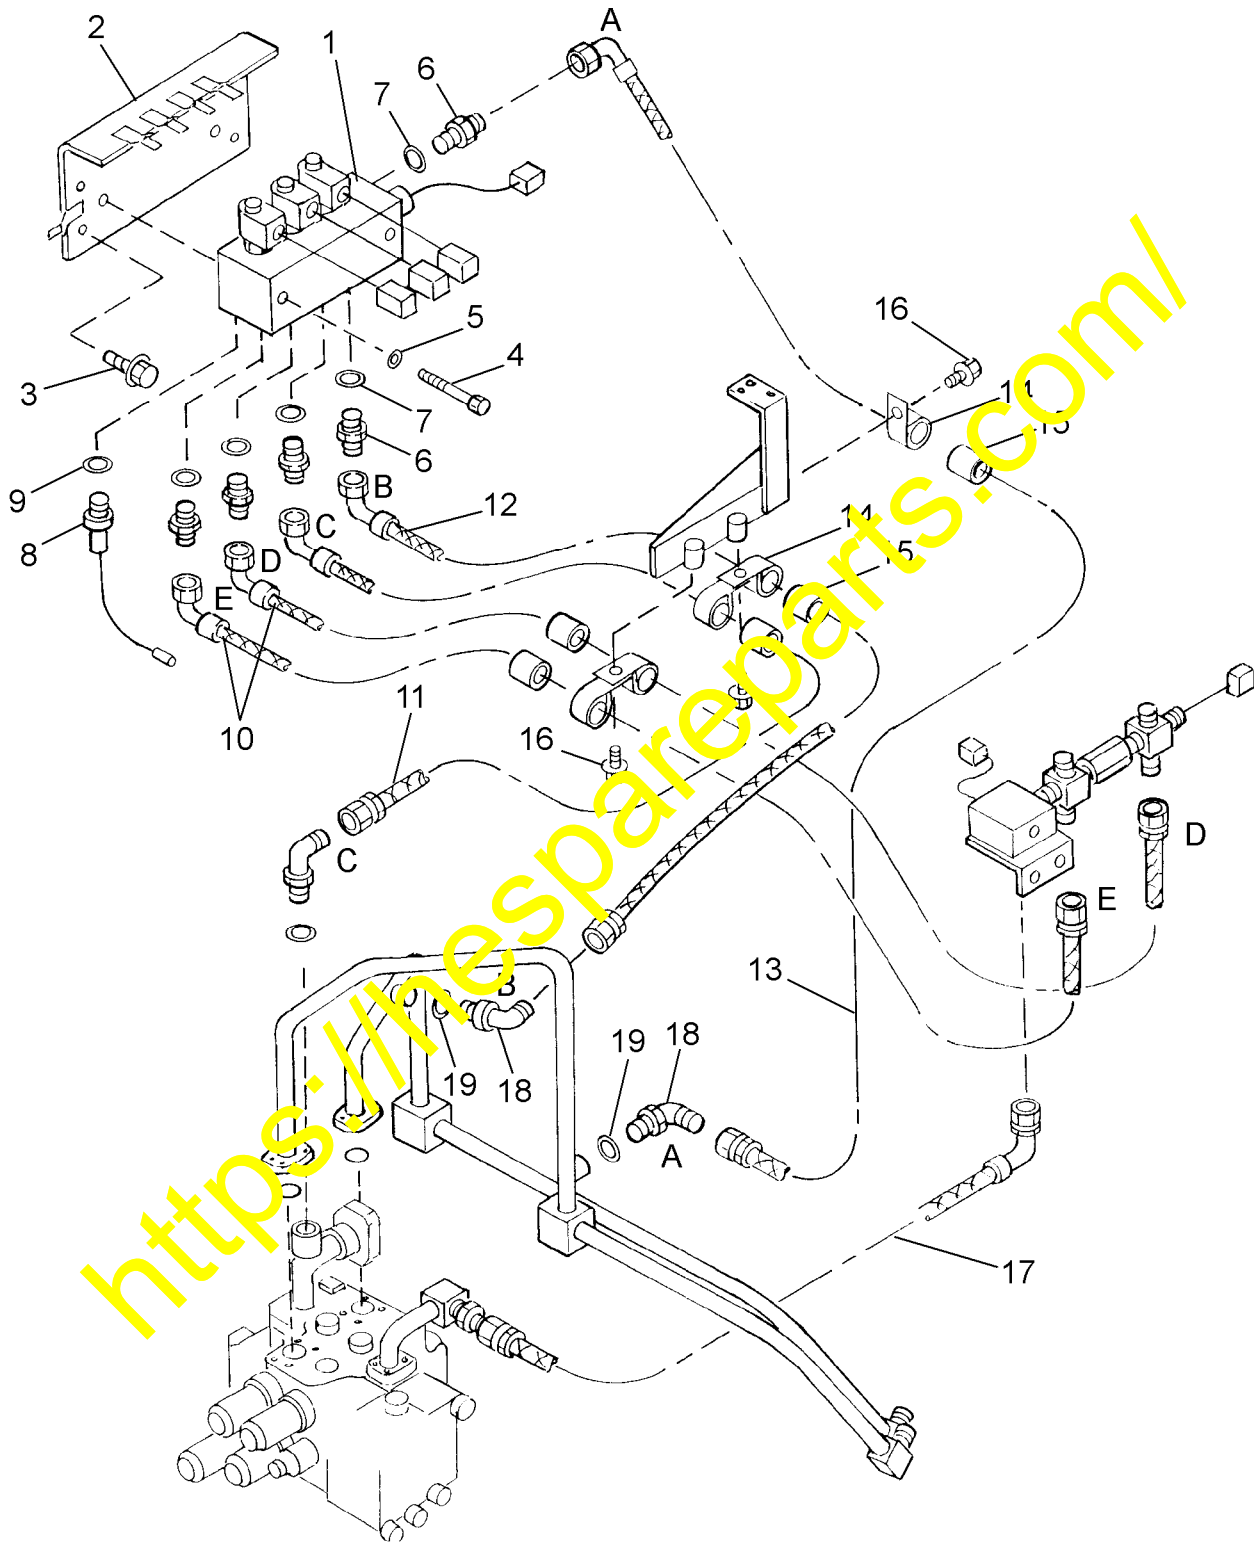

HYDRAULIC PIPING MAIN VALVE TO SOLENOID VALVE (WA320-3MC)

VLPB2720

HYDRAULIC PIPING MAIN VALVE TO SOLENOID VALVE (WA320-3MC)			
Item	Part Number	Description	Qty
1	421-S99-2480	VALVE	1
2	419-S99-2330	BRACKET	1
3	01435-01220	BOLT	4
4	01011-81230	BOLT	2
5	01643-31232	WASHER	2
6	07230-20522	CONNECTOR	5
7	07002-12434	O-RING	5
8	425-S99-2281	SENSOR	1
9	07002-11423	O-RING	1
10	419-S99-2370	HOSE	2
11	424-S99-2210	HOSE	1
12	419-S99-2380	HOSE (FOR REFERENCE)	0
13	419-S99-2370	HOSE	1
14	04434-53411	CLIP	5
15	07095-20627	PROTECTOR	5
16	01435-01016	BOLT	3
17	419-S99-A160	HOSE (FOR REFERENCE)	0
18	07236-10522	ELBOW	2
19	07002-12434	O-RING	2