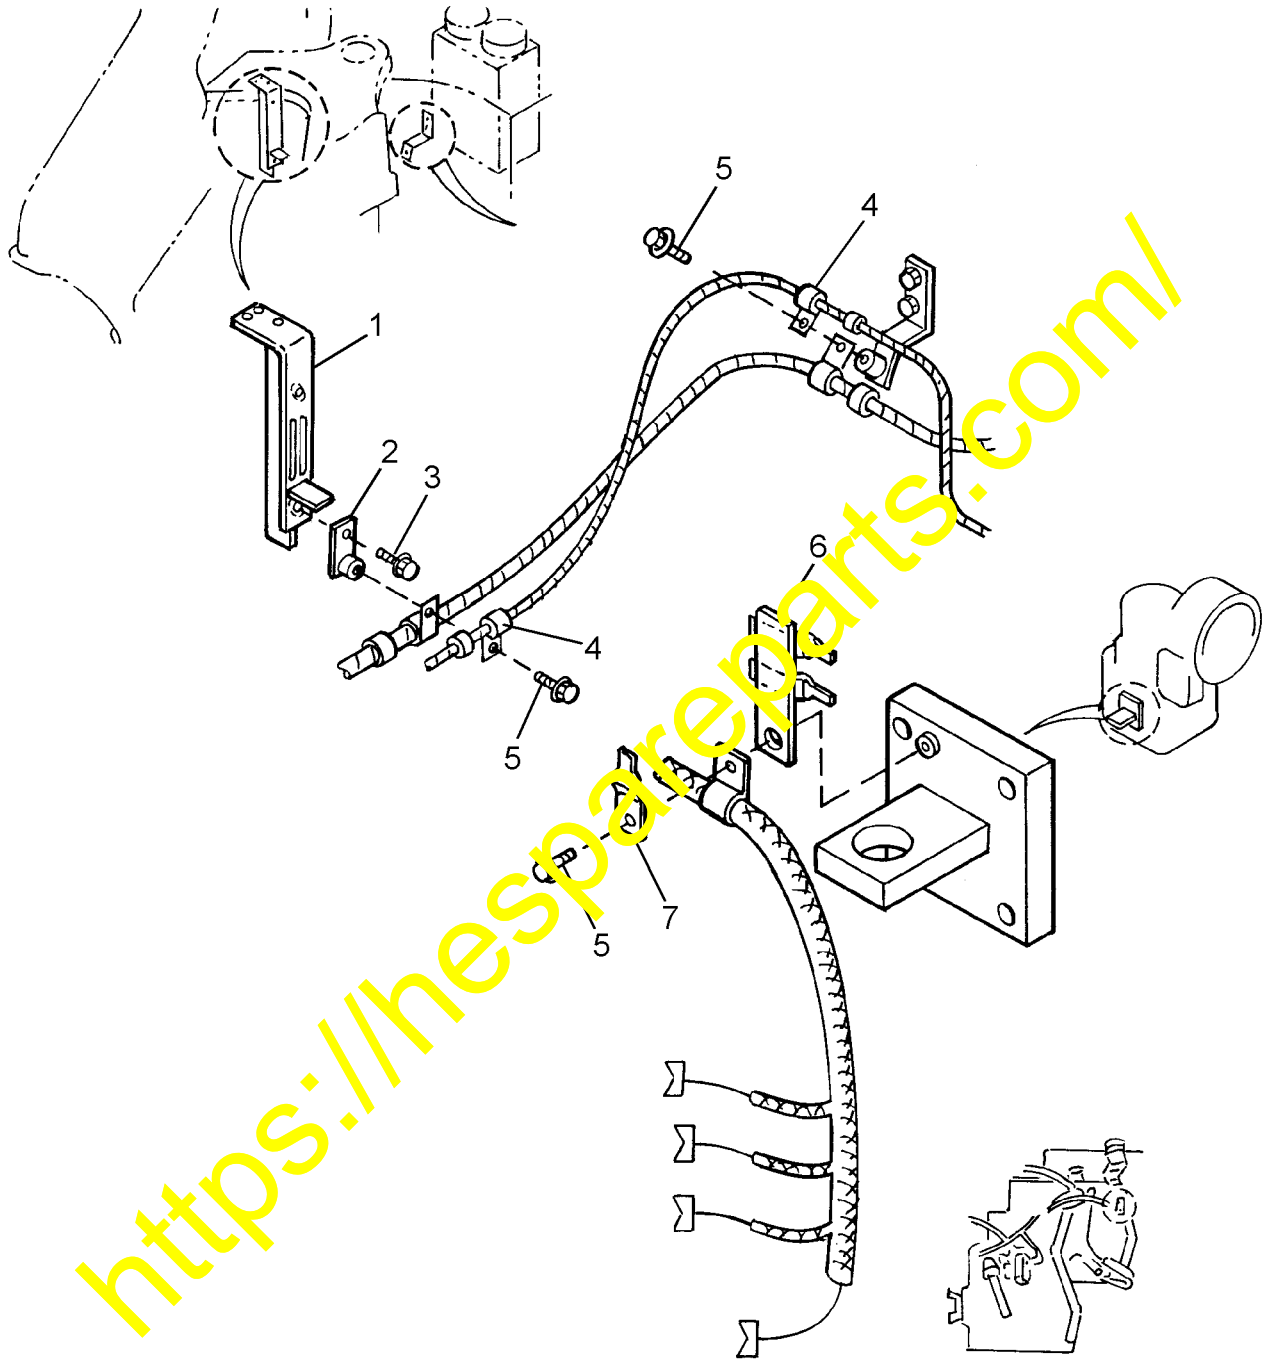

WIRING HARNESS MOUNTING

Item	Part Number	Description	Qty
1	08036-21314	CLIP	6
2	04435-91916	BOLT	7
3	04434-52110	CLIP	1
4	08036-21414	CLIP	1
5	04434-51910	CLIP	1

**WIRING HARNESS
MOUNTING (WA320-3MC)**

Item	Part Number	Description	Qty
1	419-S99-2450	HARNESS, WIRING	1
2	04434-52110	CLIP	7
3	01435-01016	BOLT	5
4	423-S99-2330	BRACKET	1

**WIRING HARNESS
MOUNTING (WA420-3MC)**

Item	Part Number	Description	Qty
1	424-S99-2470	HARNESS, WIRING	1
2	08036-21414	CLIP	7
3	01435-01016	BOLT	5
4	423-S99-2330	BRACKET	1

WIRING HARNESS MOUNTING

VLPB2718