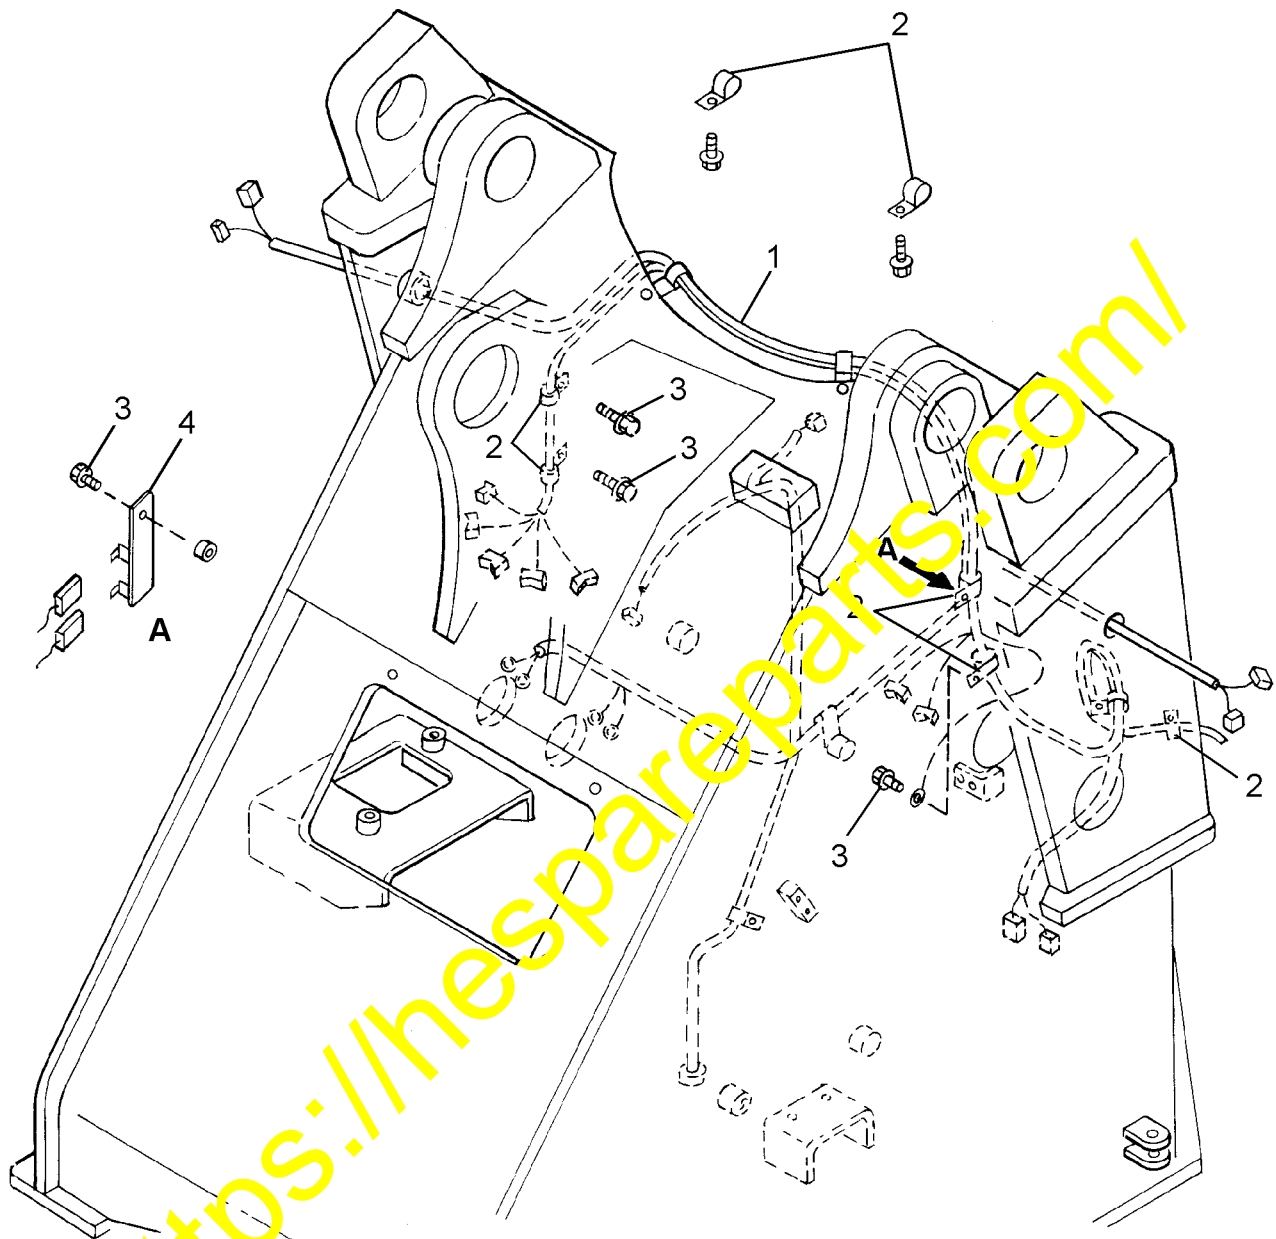

**WIRING HARNESS
MOUNTING (WA420-3MC)**

Item	Part Number	Description	Qty
1	424-S99-2470	HARNESS, WIRING	1
2	08036-21414	CLIP	7
3	01435-01016	BOLT	5
4	423-S99-2330	BRACKET	1