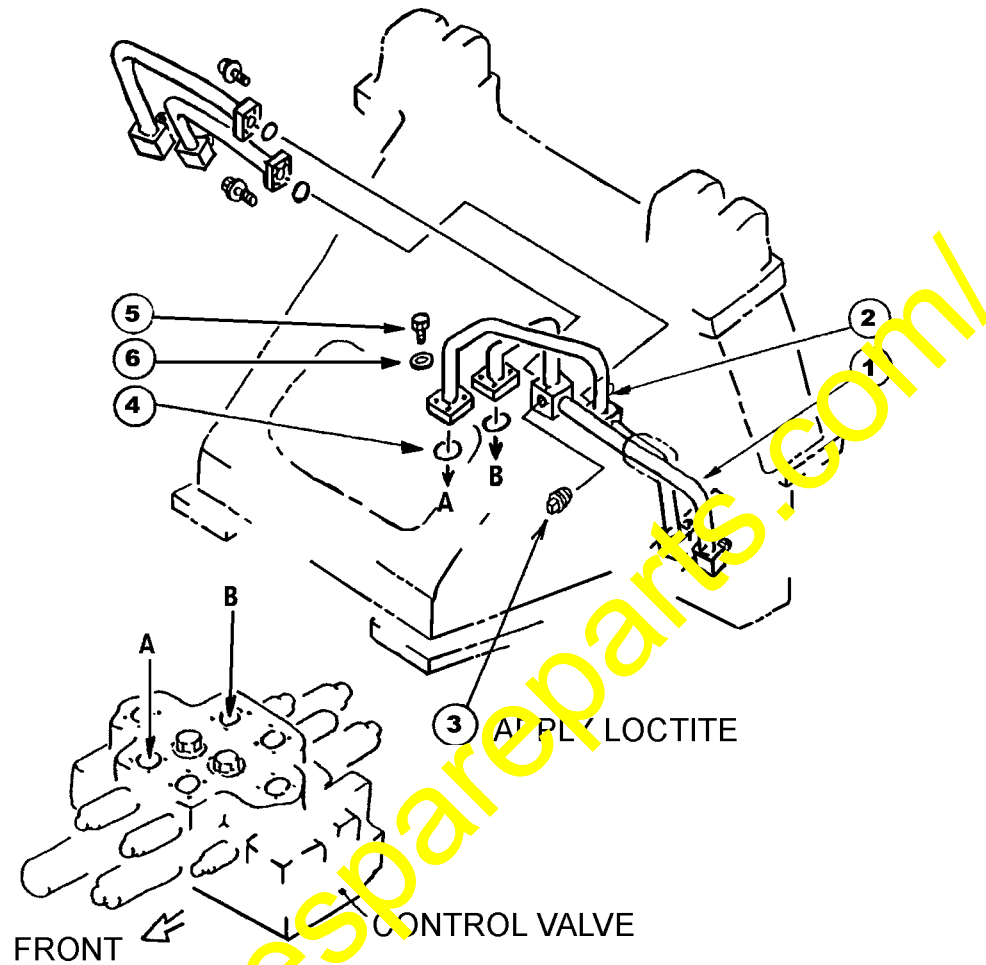

FAILURE CODE: 6BQ0Z9

DESCRIPTION:

The purpose of this Parts & Service News is to release additional ECSS information for installation and parts data.

<https://hespareparts.com/>

HYDRAULIC PIPING
ACCUMULATOR TO SOLENOID VALVE (E.C.S.S.)

L10AK054

HYDRAULIC PIPING ACCUMULATOR TO SOLENOID VALVE (E.C.S.S.)			
Item	Part Number	Description	Qty
1	419-S99-A120	ACCUMULATOR ASSEMBLY	1
2	419-S99-A020	ACCUMULATOR ASSEMBLY	1
3	01435-01225	BOLT	4
4	419-S99-2220	PLATE	1
5	01435-01225	BOLT	2
6	419-S99-2211	PLATE	1
7	01435-01225	BOLT	2
8	417-S99-2240	CLIP	2
9	01594-01008	NUT	4
10	07123-00503	HOSE	1
11	07123-00504	HOSE	1
12	07236-10522	ELBOW	2
13	07230-20522	UNION	2
14	07002-12434	O-RING	4

**HYDRAULIC PIPING
ACCUMULATOR TO SOLENOID VALVE (E.C.S.S.)**

Item	Part Number	Description	Qty
1	425-S99-2111	VALVE	1
2	423-S99-2540	ADAPTER	1
3	07002-12634	O-RING	2
4	421-432-2951	VALVE	1
5	423-S99-2830	ADAPTER	1
6	421-S99-2191	SENSOR	1
7	07002-11423	O-RING	2
8	07235-10522	ELBOW	1
9	07040-11409	PLUG	1
10	419-S99-A170	BRACKET	1
11	01435-01290	BOLT	2
12	01435-01225	BOLT	2

HYDRAULIC PIPING LIFT CYLINDER LINE

Item	Part Number	Description	Qty
1	419-S99-2240	TUBE	1
2	419-S99-2230	TUBE	1
3	07372-2108	PLUG	1
4	07000-13035	O-RING	2
5	07372-21045	BOLT	8
6	01643-51032	WASHER	8

HYDRAULIC PIPING
DUMP CYLINDER LINE