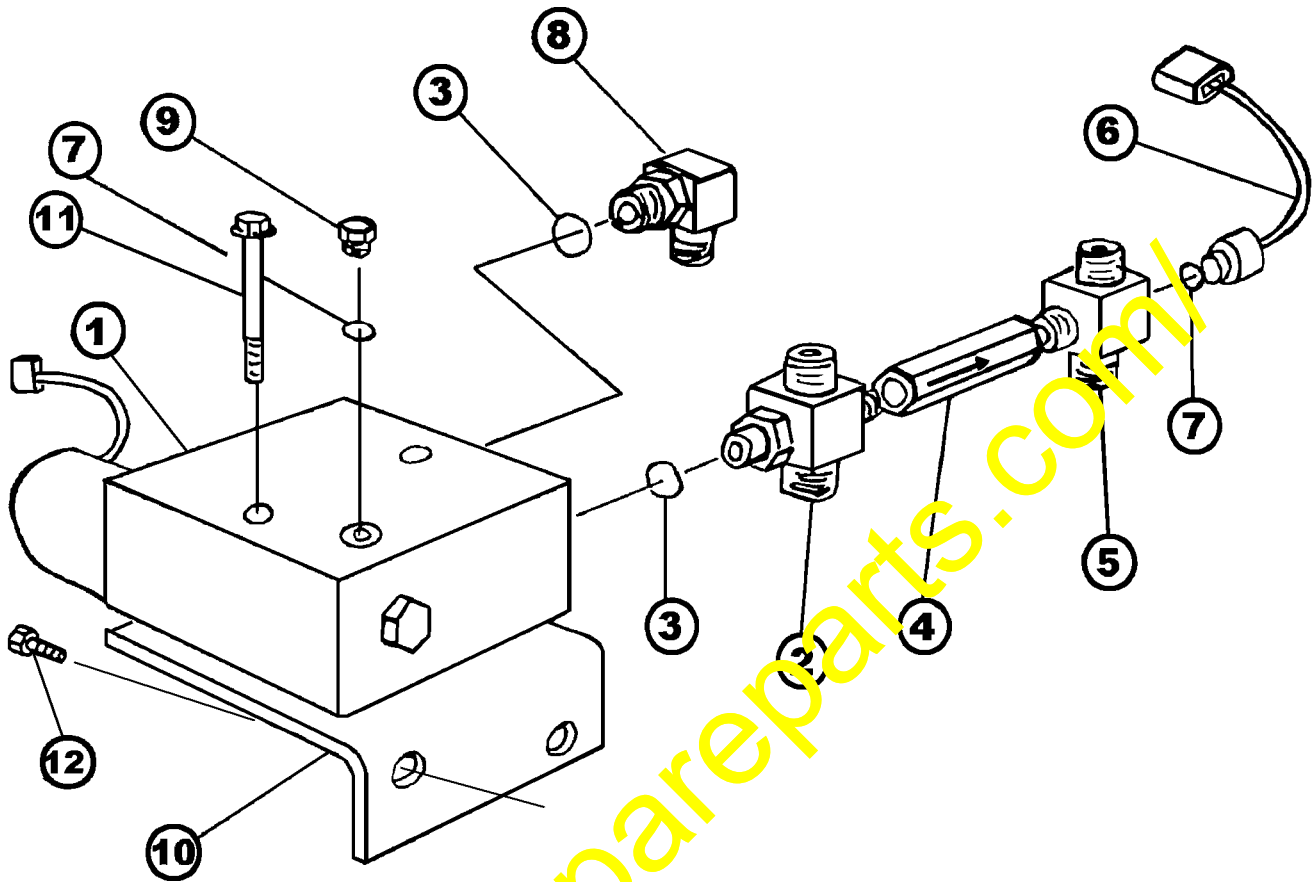

FAILURE CODE: 6BQ0Z9

DESCRIPTION:

The purpose of this Parts & Service News is to release additional ECSS information for installation and parts data.

<https://hespareparts.com/>

HYDRAULIC PIPING
ACCUMULATOR TO SOLENOID VALVE (E.C.S.S.)

L10AK054

HYDRAULIC PIPING ACCUMULATOR TO SOLENOID VALVE (E.C.S.S.)			
Item	Part Number	Description	Qty
1	419-S99-A120	ACCUMULATOR ASSEMBLY	1
2	419-S99-A020	ACCUMULATOR ASSEMBLY	1
3	01435-01225	BOLT	4
4	419-S99-2220	PLATE	1
5	01435-01225	BOLT	2
6	419-S99-2211	PLATE	1
7	01435-01225	BOLT	2
8	417-S99-2240	CLIP	2
9	01594-01008	NUT	4
10	07123-00503	HOSE	1
11	07123-00504	HOSE	1
12	07236-10522	ELBOW	2
13	07230-20522	UNION	2
14	07002-12434	O-RING	4

**HYDRAULIC PIPING
ACCUMULATOR TO SOLENOID VALVE (E.C.S.S.)**

Item	Part Number	Description	Qty
1	425-S99-2111	VALVE	1
2	423-S99-2540	ADAPTER	1
3	07002-12634	O-RING	2
4	421-432-2951	VALVE	1
5	423-S99-2830	ADAPTER	1
6	421-S99-2191	SENSOR	1
7	07002-11423	O-RING	2
8	07235-10522	ELBOW	1
9	07040-11409	PLUG	1
10	419-S99-A170	BRACKET	1
11	01435-01290	BOLT	2
12	01435-01225	BOLT	2

HYDRAULIC PIPING LIFT CYLINDER LINE

Item	Part Number	Description	Qty
1	419-S99-2240	TUBE	1
2	419-S99-2230	TUBE	1
3	07372-2108	PLUG	1
4	07000-13035	O-RING	2
5	07372-21045	BOLT	8
6	01643-51032	WASHER	8

HYDRAULIC PIPING
DUMP CYLINDER LINE