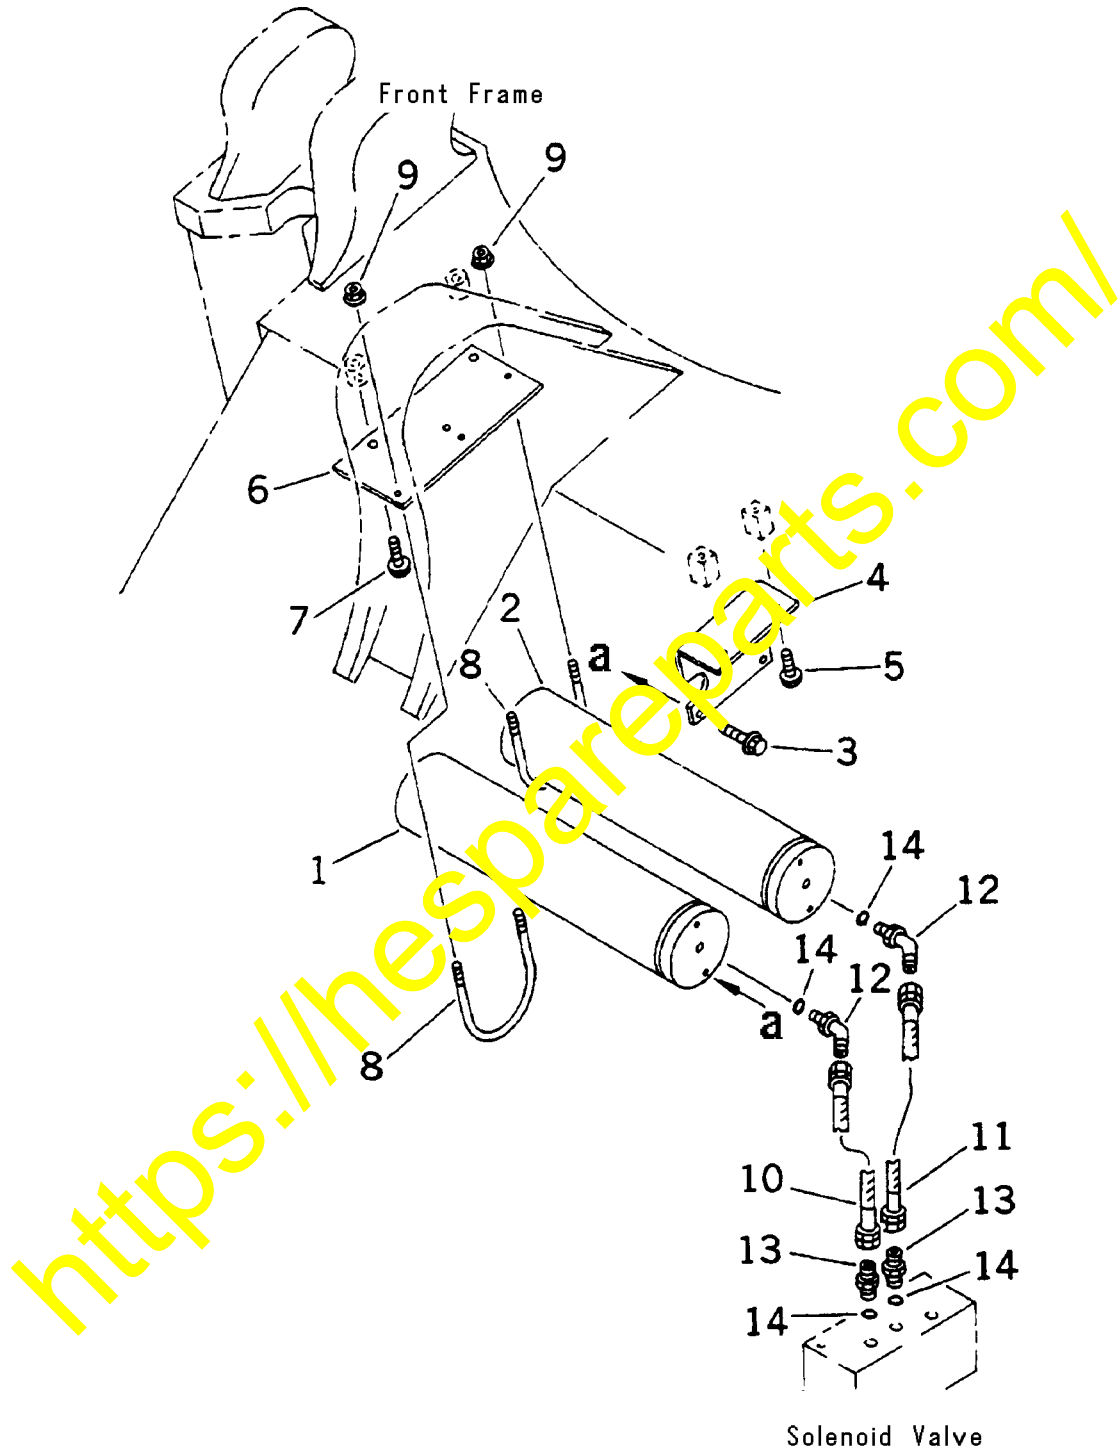

PARTS & SERVICE NEWS

REF NO. AA02025

DATE March 15, 2002

(C)

Page 1 of 21

SUBJECT: ECSS INFORMATION

PURPOSE: To release additional ECSS information.

APPLICATION: WA320-3MC Wheel Loader Serial Number A31001 and up
WA420-3MC Wheel Loader Serial Number A31001 and up

FAILURE CODE: 6BQ0Z9

DESCRIPTION:

The purpose of this Parts & Service News is to release additional ECSS information for installation and parts data.

<https://hespareparts.com/>

HYDRAULIC PIPING
ACCUMULATOR TO SOLENOID VALVE (E.C.S.S.)

L10AK054

HYDRAULIC PIPING ACCUMULATOR TO SOLENOID VALVE (E.C.S.S.)			
Item	Part Number	Description	Qty
1	419-S99-A120	ACCUMULATOR ASSEMBLY	1
2	419-S99-A020	ACCUMULATOR ASSEMBLY	1
3	01435-01225	BOLT	4
4	419-S99-2220	PLATE	1
5	01435-01225	BOLT	2
6	419-S99-2211	PLATE	1
7	01435-01225	BOLT	2
8	417-S99-2240	CLIP	2
9	01594-01008	NUT	4
10	07123-00503	HOSE	1
11	07123-00504	HOSE	1
12	07236-10522	ELBOW	2
13	07230-20522	UNION	2
14	07002-12434	O-RING	4

**HYDRAULIC PIPING
ACCUMULATOR TO SOLENOID VALVE (E.C.S.S.)**

Item	Part Number	Description	Qty
1	425-S99-2111	VALVE	1
2	423-S99-2540	ADAPTER	1
3	07002-12634	O-RING	2
4	421-432-2951	VALVE	1
5	423-S99-2830	ADAPTER	1
6	421-S99-2191	SENSOR	1
7	07002-11423	O-RING	2
8	07235-10522	ELBOW	1
9	07040-11409	PLUG	1
10	419-S99-A170	BRACKET	1
11	01435-01290	BOLT	2
12	01435-01225	BOLT	2