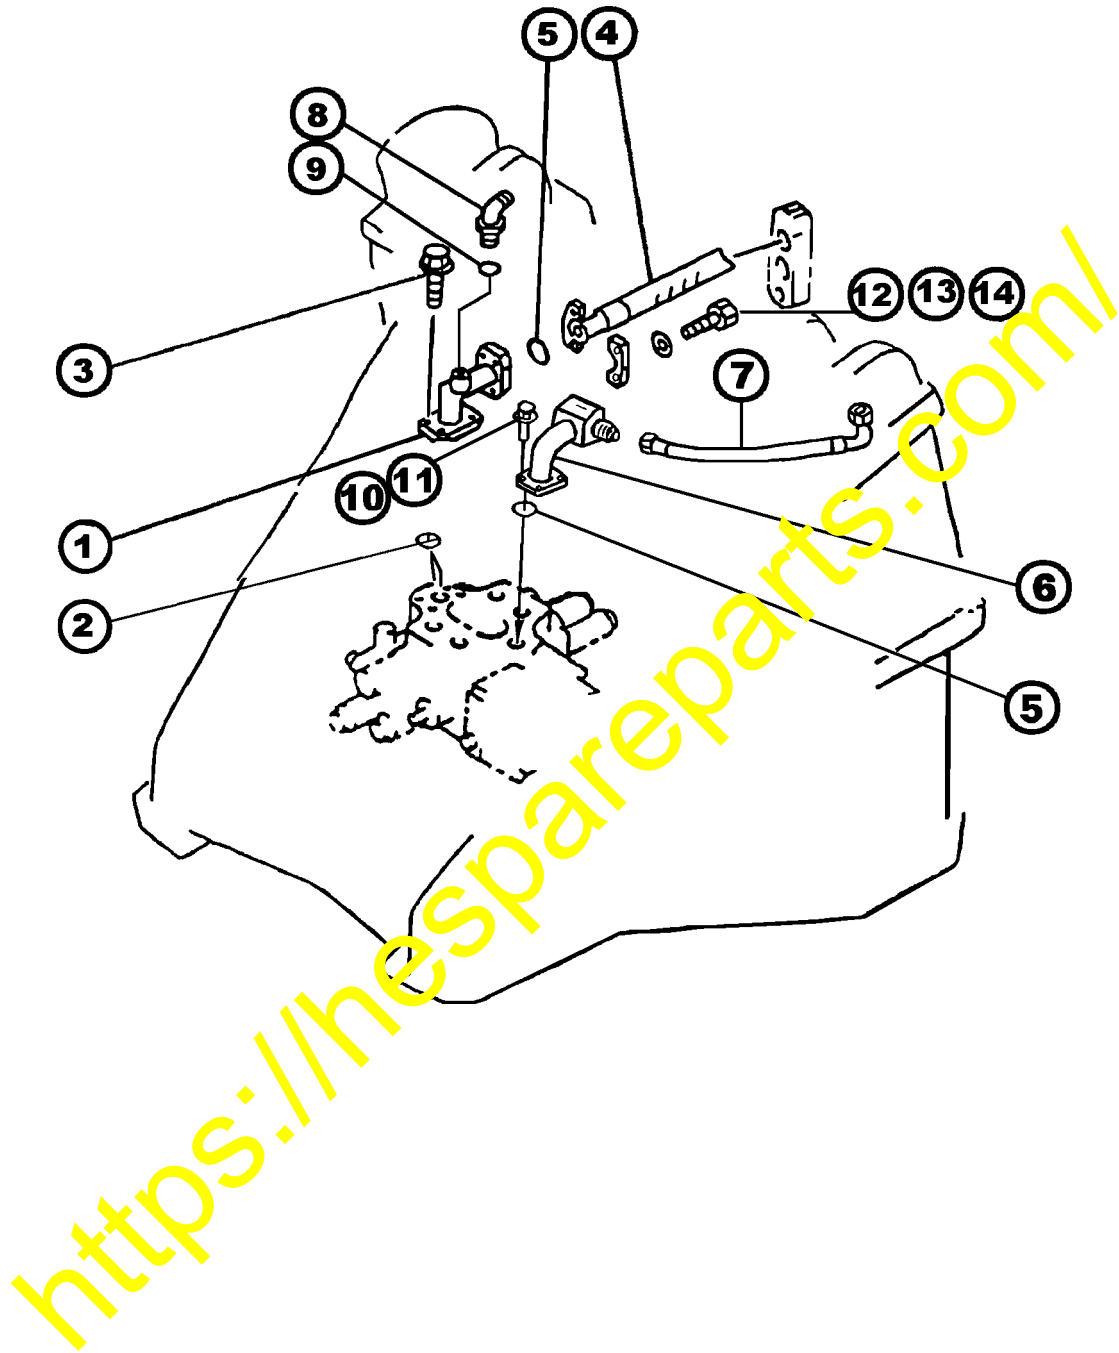

L10AK054

HYDRAULIC PIPING ACCUMULATOR TO SOLENOID VALVE (E.C.S.S.)			
Item	Part Number	Description	Qty
1	419-S99-A120	ACCUMULATOR ASSEMBLY	1
2	419-S99-A020	ACCUMULATOR ASSEMBLY	1
3	01435-01225	BOLT	4
4	419-S99-2220	PLATE	1
5	01435-01225	BOLT	2
6	419-S99-2211	PLATE	1
7	01435-01225	BOLT	2
8	417-S99-2240	CLIP	2
9	01594-01008	NUT	4
10	07123-00503	HOSE	1
11	07123-00504	HOSE	1
12	07236-10522	ELBOW	2
13	07230-20522	UNION	2
14	07002-12434	O-RING	4

**HYDRAULIC PIPING
ACCUMULATOR TO SOLENOID VALVE (E.C.S.S.)**

Item	Part Number	Description	Qty
1	425-S99-2111	VALVE	1
2	423-S99-2540	ADAPTER	1
3	07002-12634	O-RING	2
4	421-432-2951	VALVE	1
5	423-S99-2830	ADAPTER	1
6	421-S99-2191	SENSOR	1
7	07002-11423	O-RING	2
8	07235-10522	ELBOW	1
9	07040-11409	PLUG	1
10	419-S99-A170	BRACKET	1
11	01435-01290	BOLT	2
12	01435-01225	BOLT	2

HYDRAULIC PIPING LIFT CYLINDER LINE

Item	Part Number	Description	Qty
1	419-S99-2240	TUBE	1
2	419-S99-2230	TUBE	1
3	07372-2108	PLUG	1
4	07000-13035	O-RING	2
5	07372-21045	BOLT	8
6	01643-51032	WASHER	8

HYDRAULIC PIPING
DUMP CYLINDER LINE

HYDRAULIC PIPING DUMP CYLINDER LINE			
Item	Part Number	Description	Qty
1	419-S99-2250	TUBE	1
2	07000-53042	O-RING	1
3	01435-01030	BOLT	4
4	07296-01217	HOSE	1
5	07000-13038	O-RING	2
6	419-S99-2350	TUBE, CONNECTION	1
7	419-S99-A160	HOSE	1
8	07236-10522	ELBOW	1
9	07002-12434	O-RING	1
10	07372-21045	BOLT	4
11	01643-51032	WASHER	4
12	07371-31255	FLANGE, SPLIT	2
13	07372-21065	BOLT	4
14	01643-51032	WASHER	4