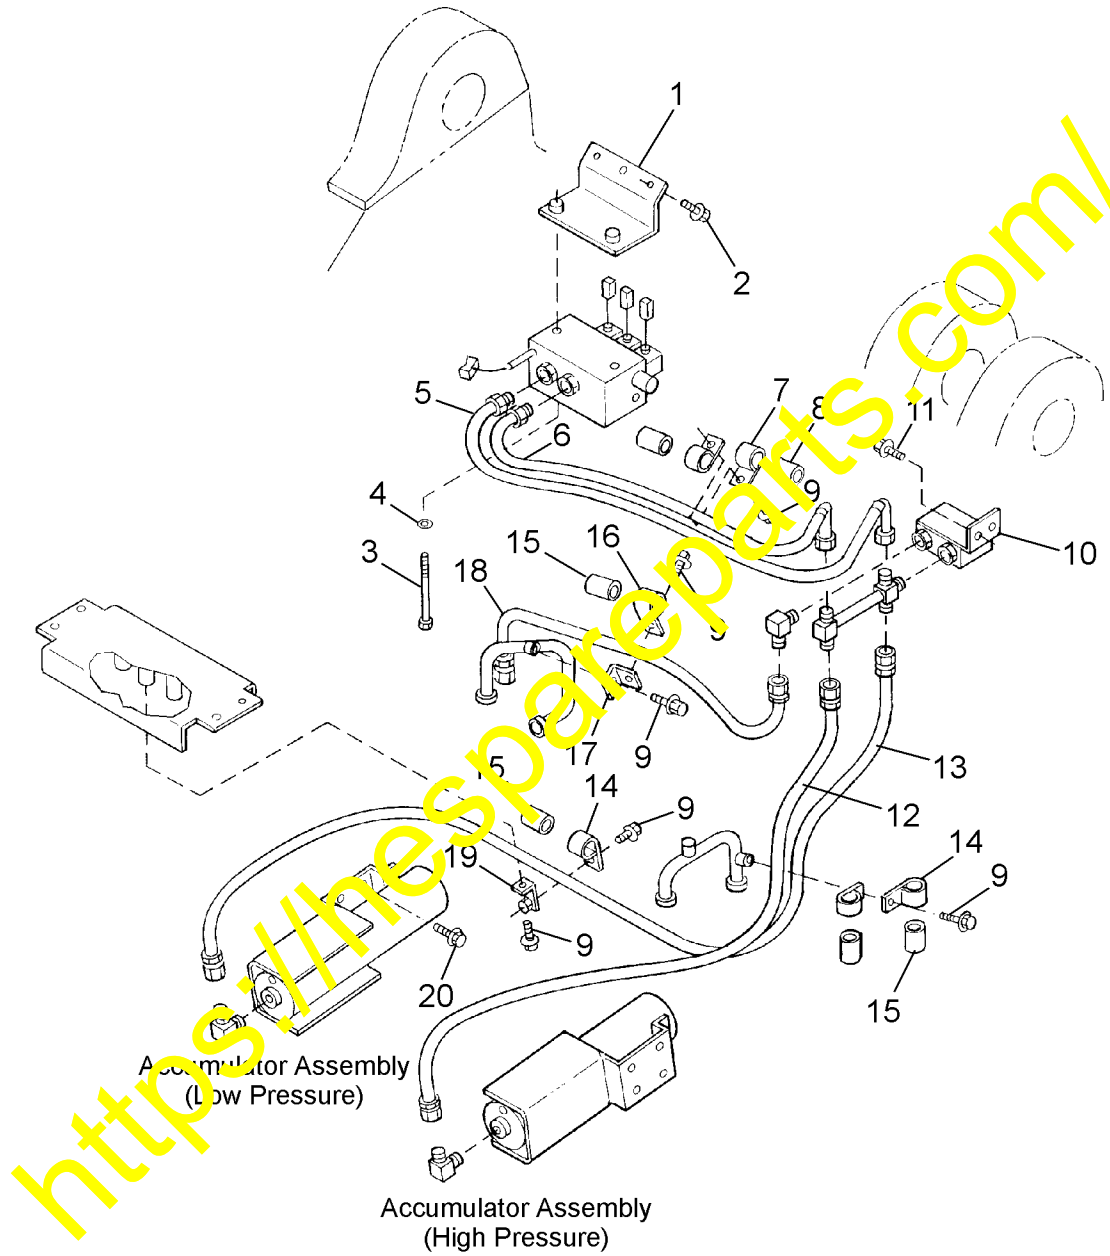

HYDRAULIC PIPING ACCUMULATOR TO SOLENOID VALVE (E.C.S.S.)

VLPB2719

HYDRAULIC PIPING ACCUMULATOR TO SOLENOID VALVE (E.C.S.S.)			
Item	Part Number	Description	Qty
1	423-S99-2810	BRACKET	1
2	01435-01225	BOLT	3
3	01011-81230	BOLT	2
4	01643-31232	WASHER	2
5	423-S99-2850	HOSE	1
6	421-S99-2740	HOSE	1
7	04434-53411	CLIP	2
8	07095-20627	PROTECTOR	2
9	01435-01016	BOLT	7
10	425-S99-2111	VALVE (FOR REFERENCE)	0
11	01435-01225	BOLT	2
12	07123-00509	HOSE, HIGH PRESSURE	1
13	07123-00512	HOSE, LOW PRESSURE	1
14	04434-53412	CLIP	3
15	07095-20627	PROTECTOR	3
16	04434-53411	CLIP	1
17	427-431-11370	SUPPORT	1
18	07123-00508	HOSE (FOR REFERENCE)	0
19	427-431-11370	SUPPORT	1