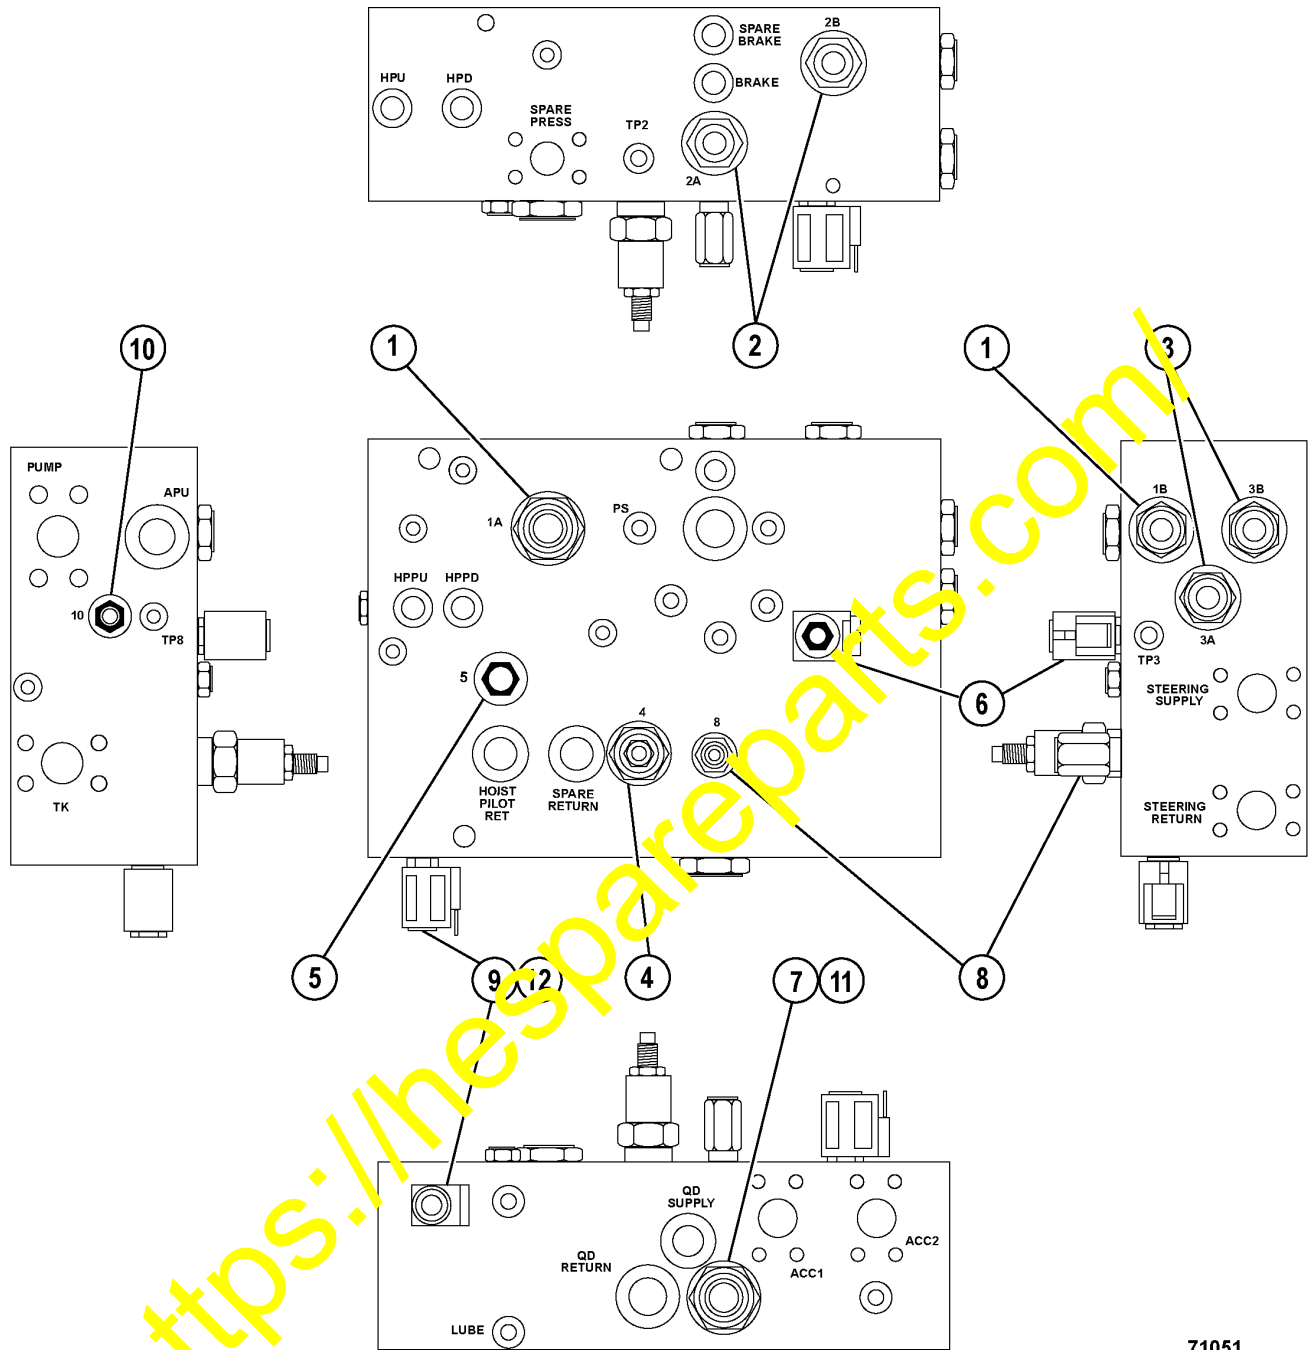

PARTS & SERVICE NEWS

REF NO. AA03154

DATE November 5, 2003

(C)

Page 1 of 2

SUBJECT: SERVICE PARTS REVISION FOR PC0700 BLEEDDOWN MANIFOLD

PURPOSE: Correct parts book error

APPLICATION: Komatsu Electric Drive Dump Trucks:
930E-2: A30156 - A30300
930E-3: A30304

FAILURE CODE: RX10Z9

DESCRIPTION:

The service parts shown in the parts catalog are incorrect. With the information provided below, please update the service part numbers for PC0700 bleeddown manifolds in all applicable Parts Books.

Service Parts for PC0700 Bleeddown Manifold			
Item Number	Part Number	Quantity	Description
1	PB5916	2	Valve, Check
2	XA0200	2	Valve, Check
3	VE3054	2	Valve, Check
4	VE3833	1	Valve, Relief
5	XA0201	1	Plug, Cavity
6	BF5207	1	Valve, Solenoid
7	VF3830	1	Valve, Check
8	BF5202	1	Valve, Relief
9	VS7009	1	Cartridge
10	BF5204	1	Valve, Pilot Operated
11	XA2379	1	Piston, Pilot
12	XA0202	1	Coil, 24V

71051

FIGURE 1. BLEEDDOWN MANIFOLD (PC0700)