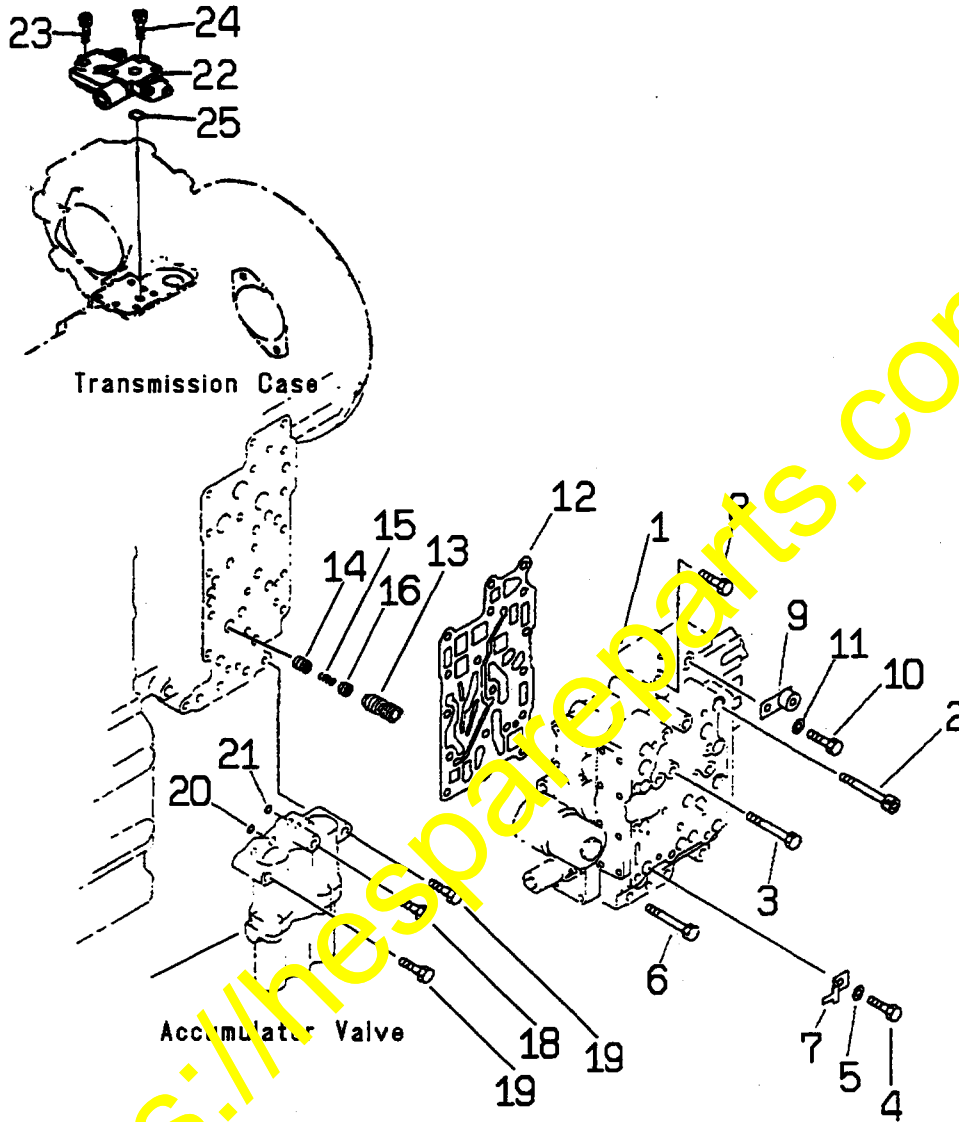

PARTS & SERVICE NEWS

REF NO.	AA98003
DATE	March 26, 1998

Page 1 of 10

SUBJECT: TRANSMISSION CONTROL VALVE

PURPOSE: To release the correct transmission control valve.

APPLICATION: WA380-3L Wheel Loader - Serial Number A50001 and up

FAILURE CODE: 159081

DESCRIPTION: To release the correct transmission control valve and its parts.

<https://hespareparts.com/>

TRANSMISSION CONTROL VALVE MOUNTING

L07ED068

TRANSMISSION CONTROL VALVE MOUNTING

Item	Part Number	Description	Qty.	Ref.
1	714-12-15001	VALVE ASSEMBLY	1	
2	714-07-16670	BOLT	4	
3	01011-81040	BOLT	7	
4	01011-81045	BOLT	1	
5	01643-31032	WASHER	1	
6	01011-81015	BOLT	2	
7	08053-01510	CLIP	1	
8	01010-81085	BOLT	1	
9	426-06-11570	BRACKET	1	
10	01010-81090	BOLT	1	
11	01643-31032	WASHER	1	
12	714-07-16920	GASKET	1	
13-	714-07-16500	VALVE ASSEMBLY	1	
13	714-07-16580	.SLEEVE	1	
14	714-07-16570	.PLUG	1	
15	714-07-16590	.SPRING	1	
16	04260-00635	.BALL	1	
17	714-12-15600	VALVE ASSEMBLY	1	
18	01010-81080	BOLT	1	
19	01010-81070	BOLT	2	
20	07000-73025	O-RING	2	
21	07000-72014	O-RING	2	
22	714-12-15400	VALVE ASSEMBLY	1	
23	01252-31065	BOLT	1	
24	01252-31055	BOLT	3	
25	07000-72020	O-RING	1	

TRANSMISSION CONTROL VALVE - LOWER

<https://mespareparts.com/>

L07ED070

TRANSMISSION CONTROL VALVE - LOWER

Item	Part Number	Description	Qty.	Ref.
	714-12-16010	VALVE ASSEMBLY	1	
1	714-07-16110	.BODY	1	
2	714-07-16250	.VALVE	1	
3	714-12-16310	.VALVE	1	
4	714-12-16420	.VALVE	1	
5	714-12-16430	.VALVE	1	
6	714-07-16340	.VALVE	1	
7	714-07-16620	.SLEEVE	2	
8	02720-10104	.PLUG	5	
9	419-15-16631	.SPACER	2	
10	714-07-16290	.SPRING	1	
11	714-07-16370	.SPRING	2	
12	419-15-16620	.SPRING	2	
13	714-07-16380	.SPRING	1	
14	714-07-16842	.COVER	1	
15	714-12-15810	.COVER	1	
16	714-07-16950	.GASKET	1	
17	714-07-16960	.GASKET	1	