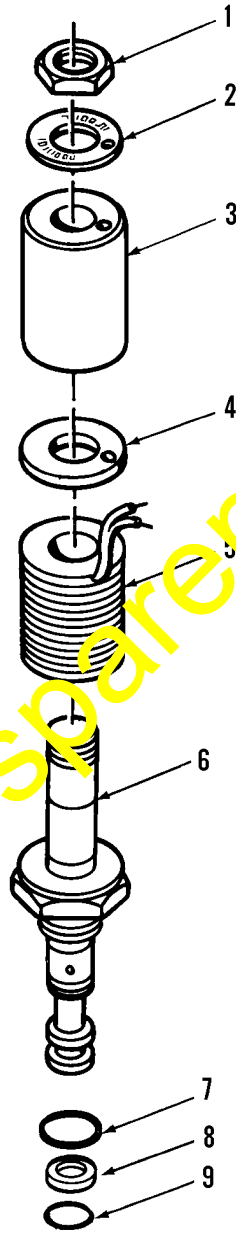

PARTS & SERVICE NEWS

REF NO. AA98049A

DATE Nov. 9, 2000

Page 1 of 5

This Parts & Service News supercedes AA98049 dated April 29, 1998 and should be discarded.

SUBJECT: AWD HIC VALVE SOLENOID CARTRIDGE

PURPOSE: To provide service parts for AWD HIC Valve Solenoid Cartridge on the below listed graders.

FAILURE CODE: DA0099

DESCRIPTION:

Introduction:

The component parts for the AWD HIC Valve Solenoid Cartridge are released for service.

For individual service part numbers, refer to the subsequent pages of this **PARTS & SERVICE NEWS**. Use this publication along with applicable parts book until such time as this information is incorporated into the parts book.

SOLENOID VALVE CARTRIDGE

<https://hespareparts.com/>

5334.01

SOLENOID VALVE CARTRIDGE

Item	Part Number	Description	Qty.	Ref.
	1269 991 H91	CARTRIDGE, SOLENOID VALVE	1	F1
1	1439 611 H1	..NUT, HEX - THIN	1	
	1269 996 H91	..KIT, COIL - 28 VOLT	1	
2	NSS	..PLATE, ID	1	
3	NSS	..SHELL	1	
4	NSS	..PLATE	1	
5	NSS	..COIL	1	
6	1221 280 H91	..CARTRIDGE, VALVE	1	
	1220 165 H91	..KIT, SEAL	1	
7	876 106 C1	...O-RING	1	
8	148 349	...RING, BACKUP	1	
9	615 002 C1	...O-RING	1	
		F1 - DISCONTINUED - ORDER THE FOLLOWING:		
	1438 121 H91	CARTRIDGE, SOLENOID VALVE (SEE NEXT PAGE)	1	
	1209 473 H1	SHROUD, FEMALE	1	
	1209 465 H1	PIN, MALE	2	
	1209 477 H1	SEAL, CABLE	2	

<https://hespareparts.com/>

SOLENOID VALVE CARTRIDGE

A10BH001

SOLENOID VALVE CARTRIDGE

Item	Part Number	Description	Qty.	Ref.
	1438 121 H91	CARTRIDGE, SOLENOID VALVE	1	
1	1439 611 H1	.NUT, HEX - THIN	1	
2	1438 240 H91	.KIT, COIL - 32 VOLT	1	
3	1221 280 H91	.CARTRIDGE, VALVE	1	
	1220 165 H91	..KIT, SEAL	1	
4	876 106 C1	...O-RING	1	
5	148 349	...RING, BACKUP	1	
6	615 002 C1	...O-RING	1	
7	1209 473 H1	SHROUD, FEMALE	1	
	1209 465 H1	PIN, MALE	2	
	1209 467 H1	SEAL, CABLE	2	
8		HARNES, AWD FRONT		