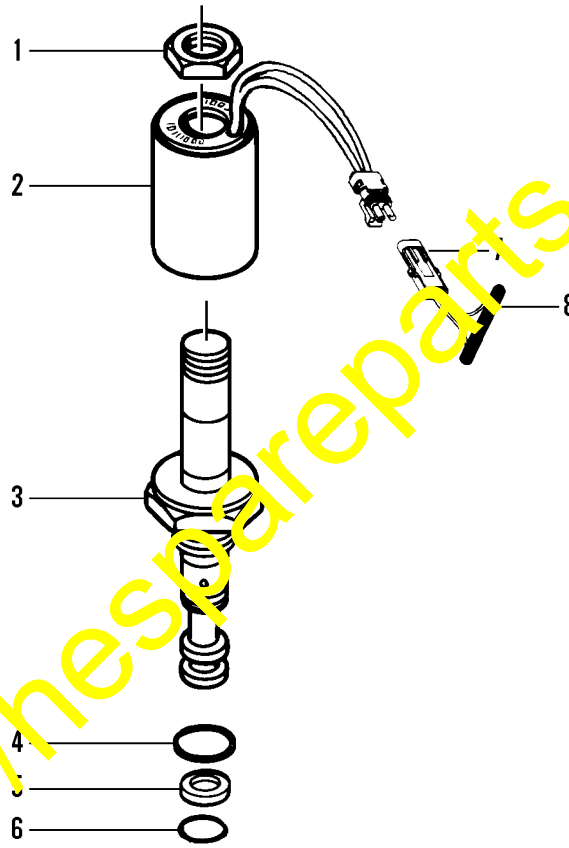

SOLENOID VALVE CARTRIDGE

<https://hespareparts.com/>

5334.01

SOLENOID VALVE CARTRIDGE

Item	Part Number	Description	Qty.	Ref.
	1269 991 H91	CARTRIDGE, SOLENOID VALVE	1	F1
1	1439 611 H1	..NUT, HEX - THIN	1	
	1269 996 H91	..KIT, COIL - 28 VOLT	1	
2	NSS	..PLATE, ID	1	
3	NSS	..SHELL	1	
4	NSS	..PLATE	1	
5	NSS	..COIL	1	
6	1221 280 H91	..CARTRIDGE, VALVE	1	
	1220 165 H91	..KIT, SEAL	1	
7	876 106 C1	...O-RING	1	
8	148 349	...RING, BACKUP	1	
9	615 002 C1	...O-RING	1	
		F1 - DISCONTINUED - ORDER THE FOLLOWING:		
	1438 121 H91	CARTRIDGE, SOLENOID VALVE (SEE NEXT PAGE)	1	
	1209 473 H1	SHROUD, FEMALE	1	
	1209 465 H1	PIN, MALE	2	
	1209 477 H1	SEAL, CABLE	2	

<https://hespareparts.com/>

SOLENOID VALVE CARTRIDGE

A10BH001

SOLENOID VALVE CARTRIDGE

Item	Part Number	Description	Qty.	Ref.
	1438 121 H91	CARTRIDGE, SOLENOID VALVE	1	
1	1439 611 H1	.NUT, HEX - THIN	1	
2	1438 240 H91	.KIT, COIL - 32 VOLT	1	
3	1221 280 H91	.CARTRIDGE, VALVE	1	
	1220 165 H91	..KIT, SEAL	1	
4	876 106 C1	...O-RING	1	
5	148 349	...RING, BACKUP	1	
6	615 002 C1	...O-RING	1	
7	1209 473 H1	SHROUD, FEMALE	1	
	1209 465 H1	PIN, MALE	2	
	1209 467 H1	SEAL, CABLE	2	
8		HARNES, AWD FRONT		