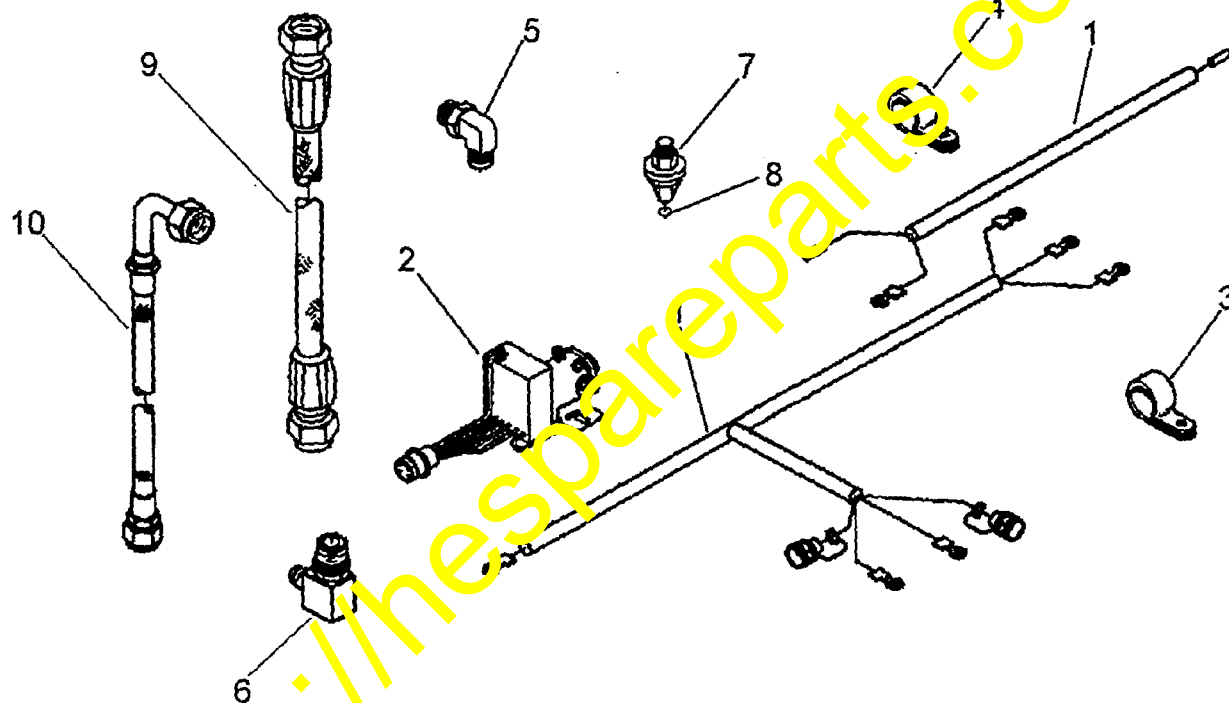

PARTS & SERVICE NEWS

REF NO.	AA98051
DATE	April 28, 1998

(C)

Page 1 of 4

SUBJECT: PRELUBE STARTER PLUMBING

PURPOSE: To release service parts for the prelube starter plumbing.

APPLICATION: SA12V140Z-1: 330M Dump Truck

FAILURE CODE: AB3008

DESCRIPTION: To update the parts book with service parts for the prelube starter plumbing.

Introduction:

The service parts for the prelube starter plumbing have been released for service. For details, please see the subsequent pages of this PARTS AND SERVICE NEWS.

<https://hespareparts.com/>

PRELUBE STARTER PLUMBING

E6AJ0001

PRELUBE STARTER PLUMBING

Item	Part Number	Description	Qty.	Ref.
1	6216-84-8530	HARNESS, WIRING	1	1
2	6216-84-9450	SWITCH, RELAY	1	1
3	6216-54-6910	CLAMP, HOSE	1	1
4	6216-54-6920	CLAMP, HOSE	1	1
5	6216-54-6930	ELBOW, MALE	1	1
6	6216-54-6940	VALVE, CHECK	1	1
	6216-84-9430	PRESSURE SWITCH ASSEMBLY	1	1
7	NSS	.SWITCH, PRESSURE	1	1
8	6735-21-1930	.SEAL, O-RING	1	1
9	6216-54-6950	HOSE, FLEXIBLE	1	1
10	6216-54-6960	HOSE, FLEXIBLE	1	1