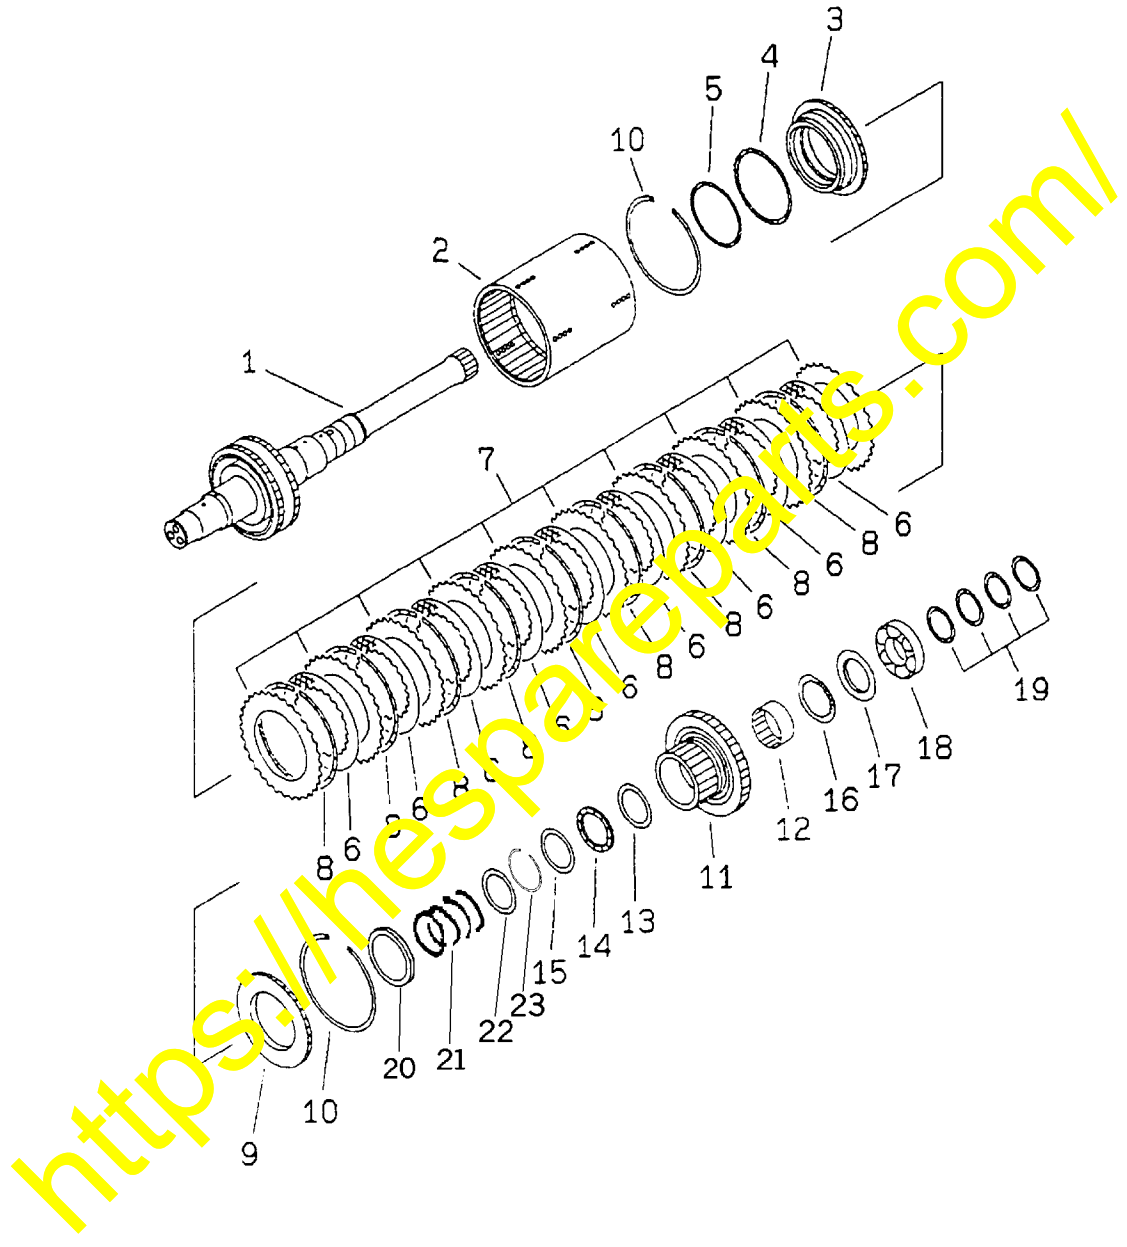

L07CZ058

**TRANSMISSION
FORWARD CLUTCH**

Item	Part Number	Description	Qty.	Ref.
	714-12-00400	TRANSMISSION ASSEMBLY	1	
	714-12-12040	..CLUTCH ASSEMBLY, FORWARD AND REVERSE ..	1	
1	714-12-12140	..SHAFT ASSEMBLY	1	
2	714-12-12360	..HOUSING	1	
3	714-12-12650	..PISTON, RANGE	1	
4	714-11-19230	..RING, SEAL	1	
5	714-16-19210	..RING, SEAL	1	
6	714-12-19710	..DISC	10	
7	714-16-19730	..PLATE, SEPARATE	11	
8	419-15-12133	..SPRING, WAVE	10	
9	714-12-12610	..PLATE, END	1	
10	419-15-12140	..RING, SNAP	2	
11	714-12-12420	..GEAR, FORWARD - 38 TEETH	1	
12	714-12-19410	..BEARING, NEEDLE	1	
13	419-15-12650	..WASHER, THRUST	1	
14	419-15-12640	..WASHER, THRUST	1	
15	714-12-12760	..WASHER	1	
16	714-08-19560	..WASHER, THRUST	1	
17	714-12-12740	..SPACER	1	
18	714-12-19330	..BEARING, BALL	1	
19	714-07-12290	..RING	4	
20	714-12-12770	..PLATE	1	
21	714-12-12830	..SPRING	1	
22	714-12-12730	..PLATE	1	
23	04061-06525	..RING, SNAP	1	

**TRANSMISSION
REVERSE CLUTCH**

L07CZ059

**TRANSMISSION
REVERSE CLUTCH**

Item	Part Number	Description	Qty.	Ref.
	714-12-00400	TRANSMISSION ASSEMBLY	1	
	714-12-12040	..CLUTCH, FORWARD AND REVERSE	1	
1	714-12-12650	..PISTON, RANGE	1	
2	714-11-19230	..RING, SEAL	1	
3	714-16-19210	..RING, SEAL	1	
4	714-12-19710	..DISC	10	
5	714-16-19730	..PLATE, SEPARATE	11	
6	419-15-12133	..SPRING, WAVE	10	
7	714-12-12610	..PLATE, END	1	
8	419-15-12140	..RING, SNAP	2	
9	714-12-12410	..GEAR, REVERSE - 23 TEETH	1	
10	419-15-12270	..BEARING, NEEDLE	2	
11	419-15-12650	..WASHER, THRUST	1	
12	419-15-12640	..WASHER, THRUST	1	
13	714-12-12760	..WASHER	1	
14	714-11-19510	..WASHER, THRUST	1	
15	714-12-12710	..SPACER	1	
16	06033-02210	..BEARING	1	
17	714-12-12930	..SPACER	1	
18	04066-00050	..RING, SNAP	1	
19	714-12-12770	..PLATE	1	
20	714-12-12830	..SPRING	1	
21	714-12-12780	..PLATE	1	
22	04064-00525	..RING, SNAP	1	