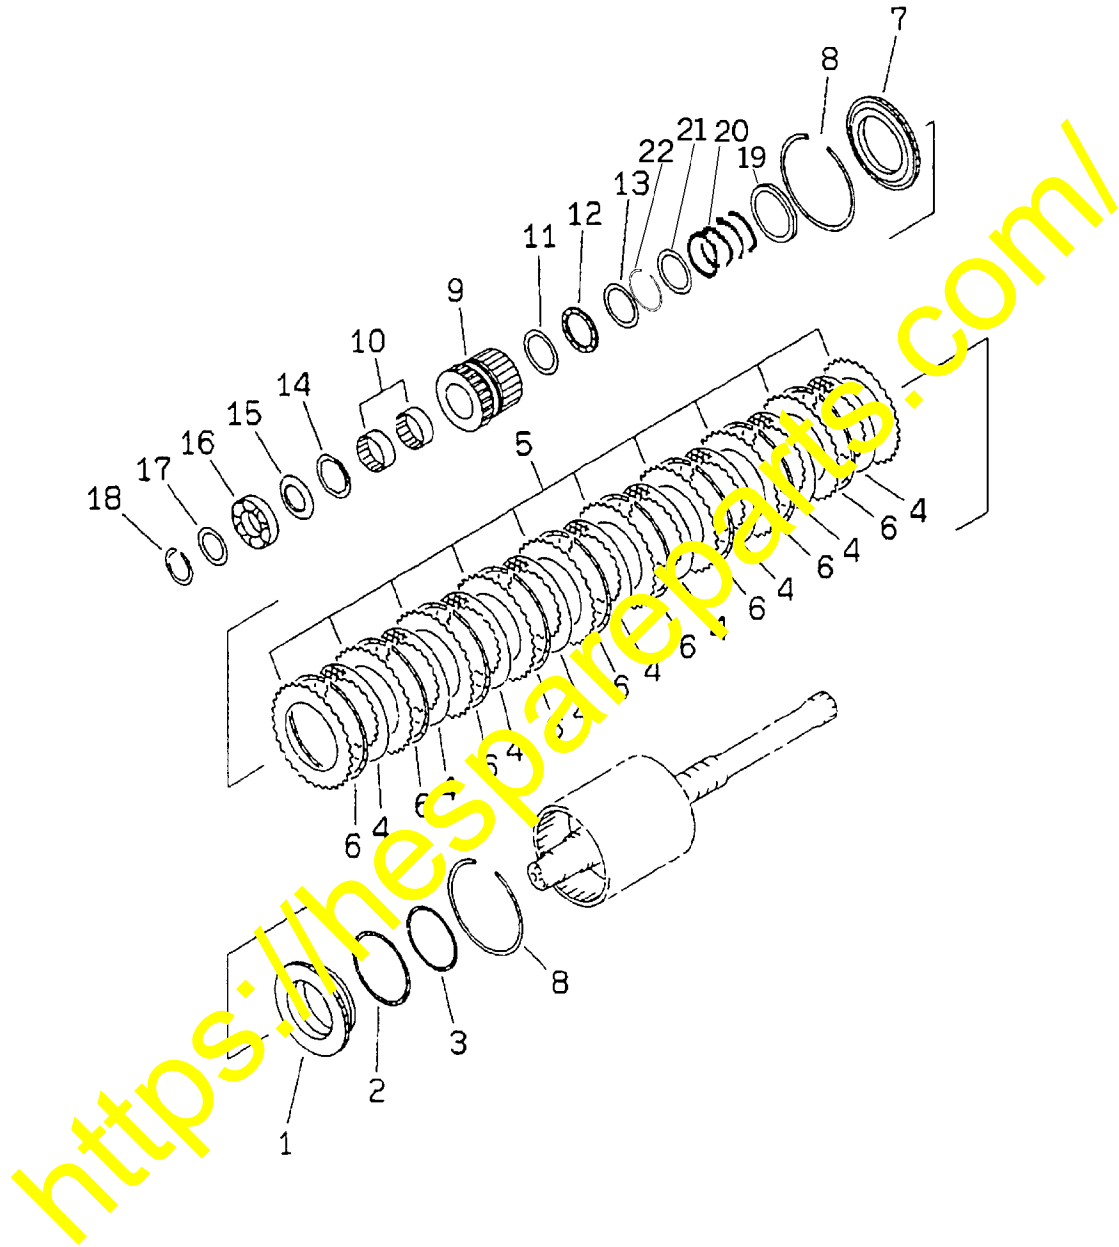

L07CZ058

**TRANSMISSION
FORWARD CLUTCH**

Item	Part Number	Description	Qty.	Ref.
	714-12-00400	TRANSMISSION ASSEMBLY	1	
	714-12-12040	..CLUTCH ASSEMBLY, FORWARD AND REVERSE ..	1	
1	714-12-12140	..SHAFT ASSEMBLY	1	
2	714-12-12360	..HOUSING	1	
3	714-12-12650	..PISTON, RANGE	1	
4	714-11-19230	..RING, SEAL	1	
5	714-16-19210	..RING, SEAL	1	
6	714-12-19710	..DISC	10	
7	714-16-19730	..PLATE, SEPARATE	11	
8	419-15-12133	..SPRING, WAVE	10	
9	714-12-12610	..PLATE, END	1	
10	419-15-12140	..RING, SNAP	2	
11	714-12-12420	..GEAR, FORWARD - 38 TEETH	1	
12	714-12-19410	..BEARING, NEEDLE	1	
13	419-15-12650	..WASHER, THRUST	1	
14	419-15-12640	..WASHER, THRUST	1	
15	714-12-12760	..WASHER	1	
16	714-08-19560	..WASHER, THRUST	1	
17	714-12-12740	..SPACER	1	
18	714-12-19330	..BEARING, BALL	1	
19	714-07-12290	..RING	4	
20	714-12-12770	..PLATE	1	
21	714-12-12830	..SPRING	1	
22	714-12-12730	..PLATE	1	
23	04061-06525	..RING, SNAP	1	

**TRANSMISSION
REVERSE CLUTCH**

L07CZ059

**TRANSMISSION
REVERSE CLUTCH**

Item	Part Number	Description	Qty.	Ref.
	714-12-00400	TRANSMISSION ASSEMBLY	1	
	714-12-12040	..CLUTCH, FORWARD AND REVERSE	1	
1	714-12-12650	..PISTON, RANGE	1	
2	714-11-19230	..RING, SEAL	1	
3	714-16-19210	..RING, SEAL	1	
4	714-12-19710	..DISC	10	
5	714-16-19730	..PLATE, SEPARATE	11	
6	419-15-12133	..SPRING, WAVE	10	
7	714-12-12610	..PLATE, END	1	
8	419-15-12140	..RING, SNAP	2	
9	714-12-12410	..GEAR, REVERSE - 23 TEETH	1	
10	419-15-12270	..BEARING, NEEDLE	2	
11	419-15-12650	..WASHER, THRUST	1	
12	419-15-12640	..WASHER, THRUST	1	
13	714-12-12760	..WASHER	1	
14	714-11-19510	..WASHER, THRUST	1	
15	714-12-12710	..SPACER	1	
16	06033-02210	..BEARING	1	
17	714-12-12930	..SPACER	1	
18	04066-00050	..RING, SNAP	1	
19	714-12-12770	..PLATE	1	
20	714-12-12830	..SPRING	1	
21	714-12-12780	..PLATE	1	
22	04064-00525	..RING, SNAP	1	