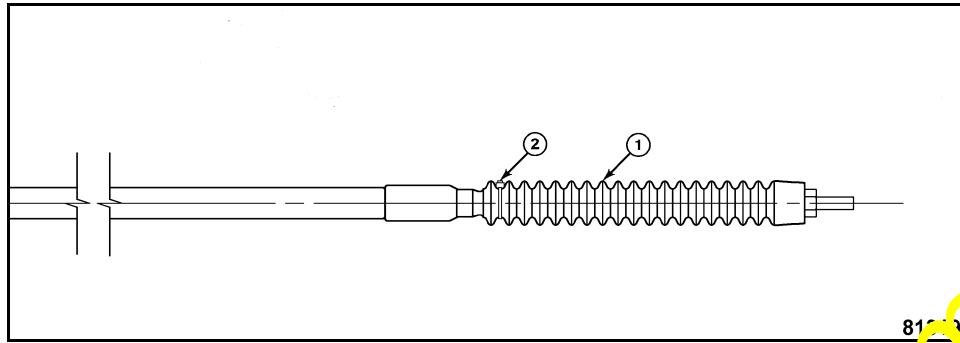

PARTS & SERVICE NEWS

REF NO.	AA99072
DATE	March 23, 1999

Page 1 of 2

SUBJECT: THROTTLE CONTROL CABLE BELLOWS

PURPOSE: To service bellows on Throttle Control Cables on the below listed graders.

APPLICATION:

FAILURE CODE: 010023

DESCRIPTION:

Introduction:

The throttle cables have been upgraded with a bellows-type boot at the engine end. This protects the cable from fuel oil entering the end of the cable housing causing the seal to deteriorate.

The following Throttle Cables have bellows-type boots which are serviceable as noted:

Figure 1 Throttle Cable with Bellows-type Boot

Cable Part No.	Length	1* Bellows Part No.	2* Cable Tie Part No.
1223575H2	118"	1440119H1	1440120H1
1285764H1	77"		
1437838H1	96"		