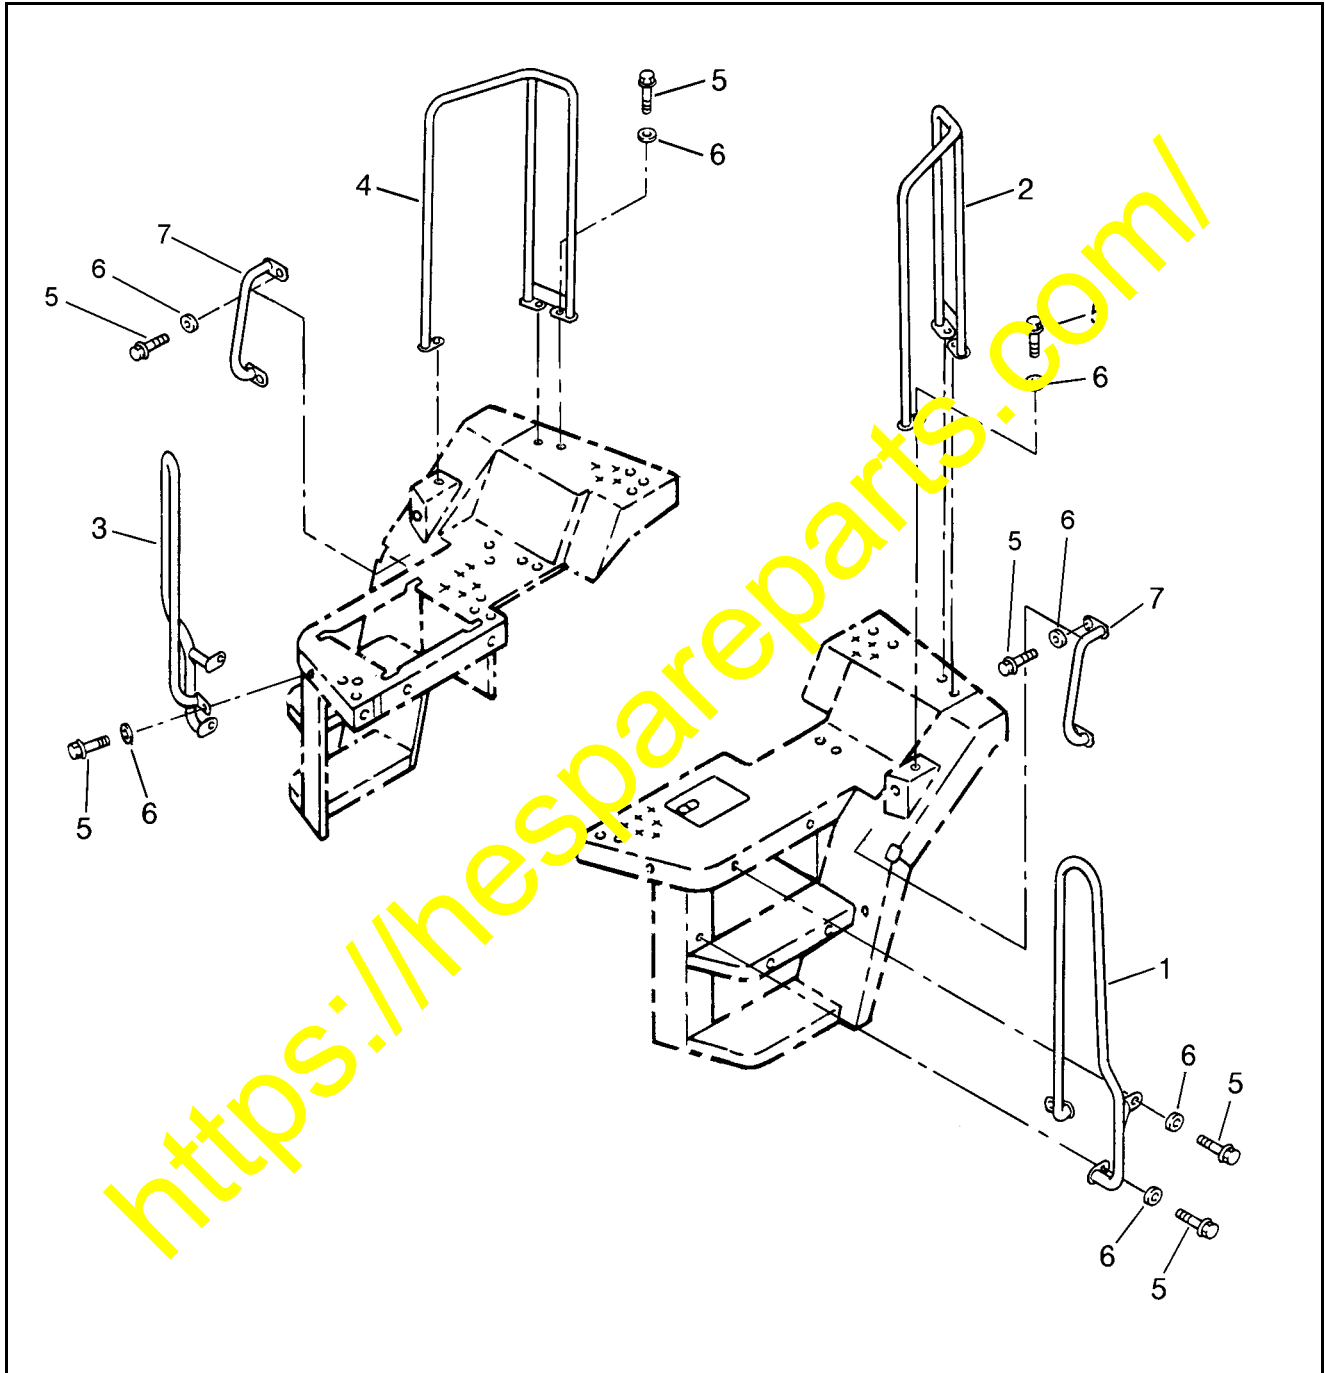

PARTS & SERVICE NEWS

REF NO.	AA99169
DATE	November 11, 1999

SUBJECT: HANDRAIL PART NUMBER FOR ENTRANCE LADDER.

PURPOSE: Release new handrail part numbers

APPLICATION: WA380-3L Wheel Loader Serial Number A50001 and UP
 WA420-3L Wheel Loader Serial Number A30001 and UP
 WA450-3L Wheel Loader Serial Number A30001 and UP

FAILURE CODE: 547099

DESCRIPTION: Updated part numbers

PARTS LIST

Item	Part Number	Description	Qty.	Remarks
1	421-54-A1620	Handrail, L.H. Front	1	
2	421-54-A1641	Handrail, L.H. Rear	1	
3	421-54-A1630	Handrail, R.H. Front	1	
4	421-54-A1651	Handrail, R.H. Rear	1	
5	01435-01225	Bolt	18	
6	01643-31232	Washer	18	
7	421-54-A1680	Handrail	2	

<https://thespareparts.com/>

Figure 1