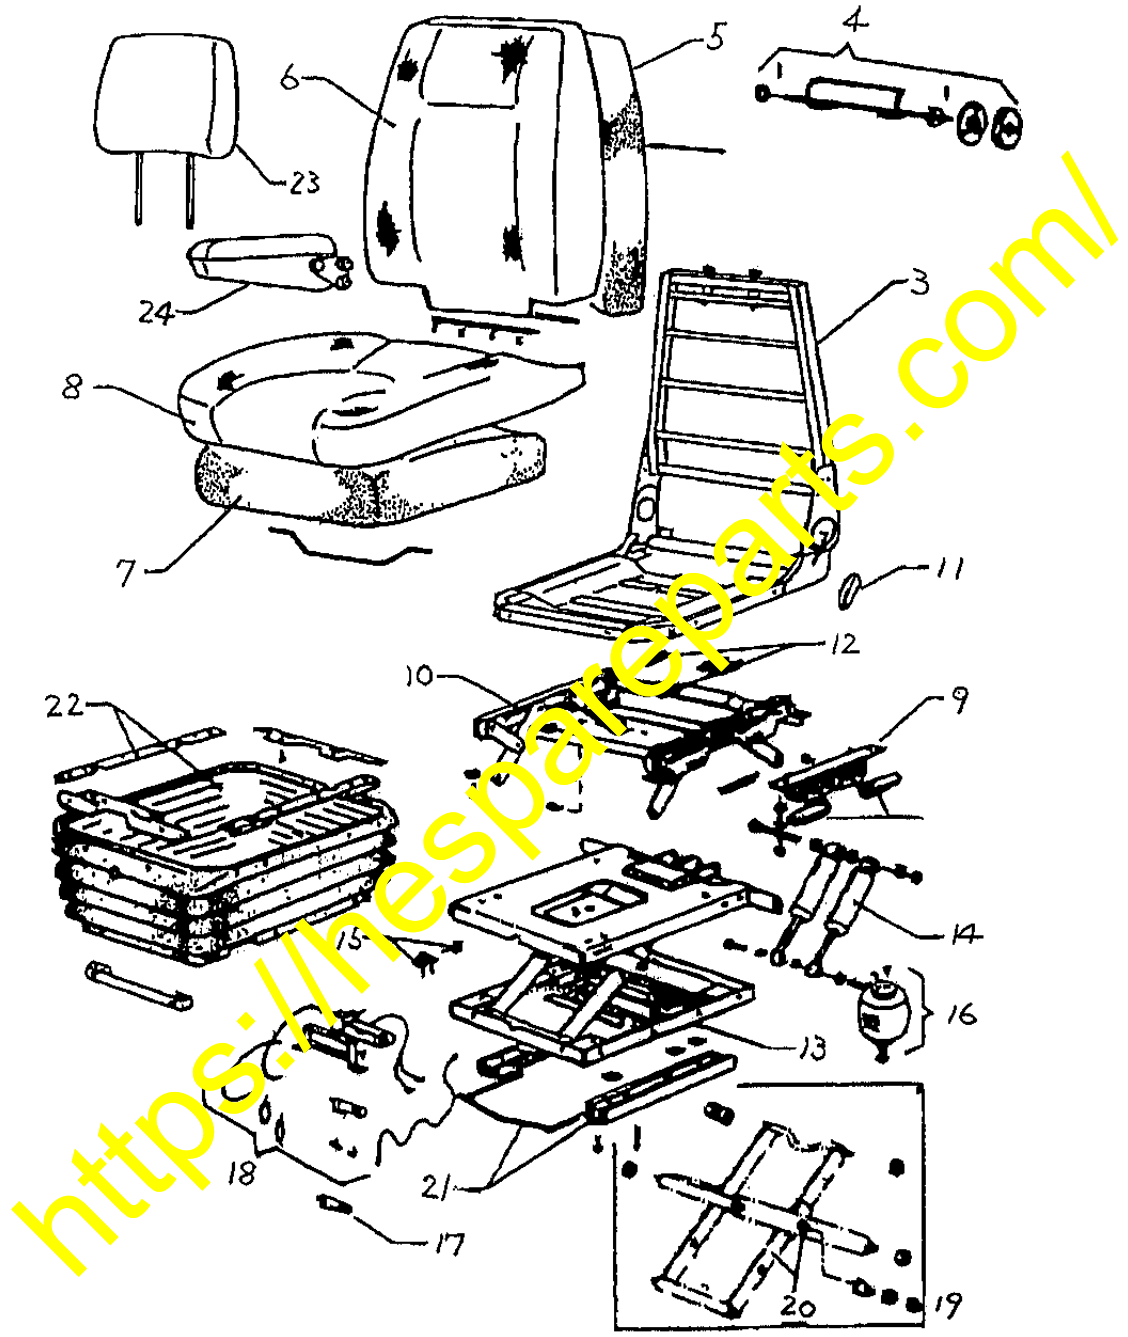

PARTS & SERVICE NEWS

REF NO.	AT00210
DATE	Oct. 13, 2000
(C)	Page 1 of 5

SUBJECT: INTRODUCTION OF SPARE PARTS FOR OPERATOR'S SEAT ON WA600/700/800/900/1200-3

PURPOSE: To introduce spare components for the operator's seat for use on WA600-3 thru WA1200-3 wheel loaders

APPLICATION:

WA600-3	} Wheel Loaders, Serial Nos. 50001 and up
WA700-3	
WA800-3	
WA900-3	
WA1200-3	

FAILURE CODE: 571099

DESCRIPTION:

1. Introduction

This Service News will introduce the component parts for the operator's seat (air-suspension seat) on the WA600-3 thru WA1200-3 wheel loaders and their part numbers newly registered for spare parts supply purposes.

<https://hespareparts.com/>

Structural diagram (426-57-21211)

List of parts

No.	Part No.	Part Name	Q'ty	Remarks
1	426-57-21211	Seat ass'y	1	
2	BS170250	·Upper assembly kit	1	
3	BS157195	··Frame assembly kit	1	
4	BS157192	··Lumber support kit	1	
5	BS157143	··Back foam kit	1	
6	BS162664	··Back cover kit	1	
7	BS157154	··Seat foam kit	1	
8	BS157146	··Seat cover kit	1	
9	BS157157	·Height riser latch kit	1	
10	BS160055	·Height riser assembly kit	1	
11	BS157117	·Handles kit	1	
12	BS156713	·Height riser spring kit	1	
13	BS174717	·Suspension assembly	1	
14	BS174619	··Damper kit (Double damper)	1	
15	BS160436	··Upstop/bumpstop kit	1	
16	BS163954	··Air spring kit	1	
17	BS164191	·Manual valve kit	1	
18	BS174711	··Compressor kit	1	
19	BS164000	··Bearing kit	1	
20	BS166907	··Lever/centre pivot kit	1	
21	BS174719	·Fore and aft adjuster kit	1	
22	BS174718	·Suspension cover kit	1	
23	BS151185	·Headrest kit	1	
24	BS174889	·Armrest kit	1	